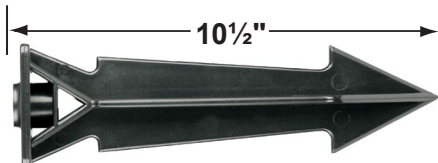

Ground Spikes

- CX-642-BK 8.5" ABS Spike, ½" NPT, **Black**
- CX-642-BZ 8.5" ABS Spike, ½" NPT, **Bronze**
- CX-643-BZ 8.5" ABS Spike, ½" NPT, **Bronze**

CX-647-BK