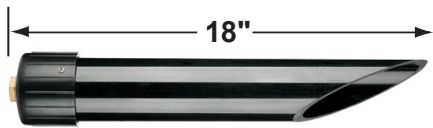

ACCESSORIES SHEET

PRODUCT # : CL-515

•Directional Lights

• Aluminum

Mounting Pedestals

- CX-601-BK 1" PVC Mounting Pedestal, ½" NPT, **Black**
- CX-601-VG 1" PVC Mounting Pedestal, ½" NPT, **Verde Green**
- CX-602-BK 2" PVC Mounting Pedestal, ½" NPT, **Black**
- CX-602-VG 2" PVC Mounting Pedestal, ½" NPT, **Verde Green**
- CX-603-BK 3" PVC Mounting Pedestal, ½" NPT Female Brass Hub on top, **Black**
- CX-603-VG 3" PVC Mounting Pedestal, ½" NPT Female Brass Hub on top, **Verde Green**

CX-603-BK