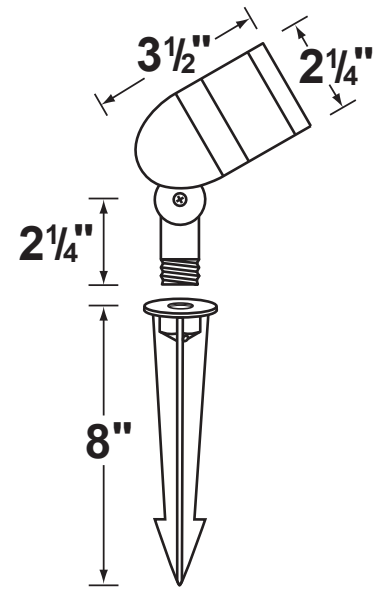

AVAILABLE LED LAMPS (Corona LED lamps have a five (5) year limited warranty against manufacturer's defects)

LAMP NUMBER	WATTS	BEAM		COLOR & TEMP.	RATED HOURS	HALOGEN EQUIVALENT
		SPREAD	LUMEN			
L-ED16-3W-SP	3.5	15° Spot	270	2700K	50,000	25 Watt
L-ED16-3W-FL	3.5	45° Flood	270	2700K	50,000	25 Watt
L-ED16-3W-WF	3.5	60° Wide Flood	270	2700K	50,000	25 Watt
L-ED16-5W-SP	5	15° Spot	350	2700K	50,000	40 Watt
L-ED16-5W-FL	5	45° Flood	350	2700K	50,000	40 Watt
L-ED16-5W-WF	5	60° Wide Flood	350	2700K	50,000	40 Watt
L-ED16-COB5W-SP	5	15° Spot	450	2700K	50,000	50 Watt
L-ED16-COB5W-FL	5	38° Flood	450	2700K	50,000	50 Watt
L-ED16-COB5W-WF	5	60° Wide Flood	450	2700K	50,000	50 Watt
L-ED16-COB5W-SP3K	5	15° Spot	470	3000K	50,000	50 Watt
L-ED16-COB5W-FL3K	5	38° Flood	470	3000K	50,000	50 Watt
L-ED16-COB5W-WF3K	5	60° Wide Flood	470	3000K	50,000	50 Watt

Single color MR-16 LED available in AMBER, BLUE, GREEN, PURPLE, RED and VIOLET

JOB INFORMATION

TYPE: DATE:

JOB NAME & ADDRESS:

PRODUCT #:

TOTAL QUANTITY:

LAMP TYPE & WATTAGE:

TRANSFORMER:

CONTRACTOR:

SPECIFIER:

• When ordering LED lamp with a fixture your part number should follow the format below:

• **CL** - **product #** - **color** - **lamp** - **wattage** - **lamp angle**
CL - 515 - BK - L-ED16 - 5W - FL

Example: CL-515-BK-L-ED16-5W-FL

• Corona Lighting reserves the right to make any change and/or improvement to the design and construction of this fixture without further notification.