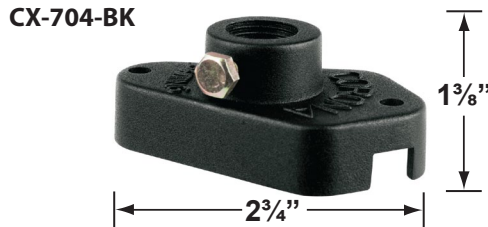

ACCESSORIES SHEET

PRODUCT # : CL-515

•Directional Lights

• Aluminum

Mounting Brackets

CX-700 Aluminum Bracket with 1/2" NPT
Finishes: **BK-** Black, **BZ-** Bronze, **GR-** Green,
GT- Granite, **RT-** Rust, **VG-** Verde Green,
WH- White

CX-704 Aluminum Oval Bracket with 1/2" NPT Female Hub
Finishes: **BK-** Black, **BZ-** Bronze, **GR-** Green,
GT- Granite, **RT-** Rust, **VG-** Verde Green,
WH- White