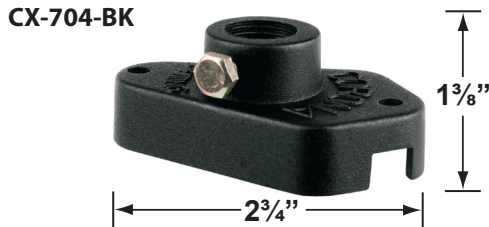

ACCESSORIES SHEET

PRODUCT # : CL-516

•Directional Lights

•Aluminum

Mounting Brackets

CX-700 Aluminum Bracket with 1/2" NPT
Finishes: **BK**- Black, **BZ**- Bronze, **GR**- Green,
GT- Granite, **RT**- Rust, **VG**- Verde Green,
WH- White

CX-704 Aluminum Oval Bracket with 1/2" NPT Female Hub
Finishes: **BK**- Black, **BZ**- Bronze, **GR**- Green,
GT- Granite, **RT**- Rust, **VG**- Verde Green,
WH- White