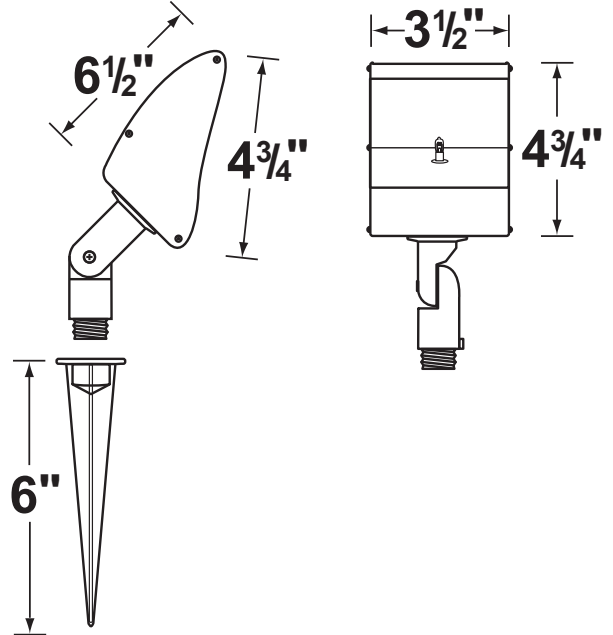

AVAILABLE LED LAMPS (Corona LED lamps have a five (5) year limited warranty against manufacturer's defects)

LAMP NUMBER	WATTS	BEAM		COLOR & TEMP.	RATED HOURS	HALOGEN EQUIVALENT
		SPREAD	LUMEN			
L-EDT3-2W	2	360°	200	2700K	25,000	20 Watt
L-EDT3-2.5W	2.5	180°	240	2700K	25,000	35 Watt
L-EDT3-2W-3K	2	360°	210	3000K	25,000	20 Watt
L-EDT3-2.5W-3K	2.5	180°	250	3000K	25,000	35 Watt
L-EDT3-AM*	2	360°	170	2000K	25,000	20 Watt

* AM- Amber color

For more additional Lamps, and accessories visit Coronalighting.com

JOB INFORMATION

TYPE: _____ DATE: _____

JOB NAME & ADDRESS: _____

PRODUCT #: _____

TOTAL QUANTITY: _____

LAMP TYPE & WATTAGE: _____

TRANSFORMER: _____

CONTRACTOR: _____

SPECIFIER: _____

• When ordering LED lamp with a fixture your part number should follow the format below:

• **CL** - **product #** - **color** - **lamp** - **wattage**
CL - **516** - **BK** - **L-EDT3** - **2W-3K**

Example: CL-516-BK-L-EDT3-2W-3K

• Corona Lighting reserves the right to make any change and/or improvement to the design and construction of this fixture without further notification.