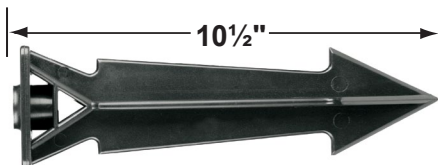

Ground Spikes

- CX-642-BK 8.5" ABS Spike, 1/2" NPT, **Black**
- CX-642-BZ 8.5" ABS Spike, 1/2" NPT, **Bronze**
- CX-643-BZ 8.5" ABS Spike, 1/2" NPT, **Bronze**

CX-647-BK