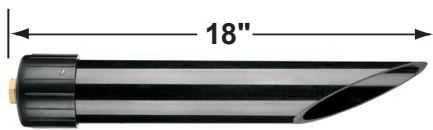

ACCESSORIES SHEET

PRODUCT # : CL-516

•Directional Lights

•Aluminum

Mounting Pedestals

- CX-601-BK 1" PVC Mounting Pedestal, 1/2" NPT, **Black**
- CX-601-VG 1" PVC Mounting Pedestal, 1/2" NPT, **Verde Green**
- CX-602-BK 2" PVC Mounting Pedestal, 1/2" NPT, **Black**
- CX-602-VG 2" PVC Mounting Pedestal, 1/2" NPT, **Verde Green**
- CX-603-BK 3" PVC Mounting Pedestal, 1/2" NPT Female Brass Hub on top, **Black**
- CX-603-VG 3" PVC Mounting Pedestal, 1/2" NPT Female Brass Hub on top, **Verde Green**

CX-603-BK