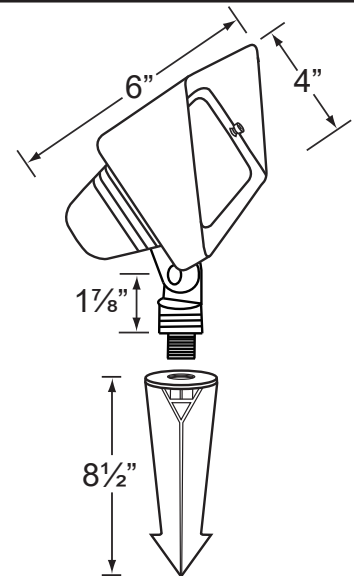

AVAILABLE LED LAMPS (Corona LED lamps have a five (5) year limited warranty against manufacturer's defects)

LAMP NUMBER	WATTS	BEAM		COLOR & TEMP.	RATED HOURS	HALOGEN EQUIVALENT
		SPREAD	LUMEN			
L-ED16-3W-SP	3.5	15° Spot	270	2700K	50,000	25 Watt
L-ED16-3W-FL	3.5	45° Flood	270	2700K	50,000	25 Watt
L-ED16-3W-WF	3.5	60° Wide Flood	270	2700K	50,000	25 Watt
L-ED16-5W-SP	5	15° Spot	350	2700K	50,000	40 Watt
L-ED16-5W-FL	5	45° Flood	350	2700K	50,000	40 Watt
L-ED16-5W-WF	5	60° Wide Flood	350	2700K	50,000	40 Watt
L-ED16-COB5W-SP	5	15° Spot	450	2700K	50,000	50 Watt
L-ED16-COB5W-FL	5	38° Flood	450	2700K	50,000	50 Watt
L-ED16-COB5W-WF	5	60° Wide Flood	450	2700K	50,000	50 Watt
L-ED16-COB5W-SP3K	5	15° Spot	470	3000K	50,000	50 Watt
L-ED16-COB5W-FL3K	5	38° Flood	470	3000K	50,000	50 Watt
L-ED16-COB5W-WF3K	5	60° Wide Flood	470	3000K	50,000	50 Watt

Single color MR-16 LED available in AMBER, BLUE, GREEN, PURPLE, RED and VIOLET

JOB INFORMATION

TYPE: _____ DATE: _____

JOB NAME & ADDRESS: _____

PRODUCT #: _____

TOTAL QUANTITY: _____

LAMP TYPE & WATTAGE: _____

TRANSFORMER: _____

CONTRACTOR: _____

SPECIFIER: _____

• When ordering LED lamp with a fixture your part number should follow the format below:

• CL - product # - lamp - wattage - lamp angle

CL - 518B-AB - L-ED16 - 5W - FL

Example: CL-518B-AB-L-ED16-5W-FL

• Corona Lighting reserves the right to make any change and/or improvement to the design and construction of this fixture without further notification.