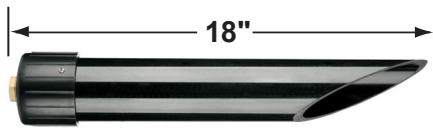

PRODUCT # : CL-518B-AB

•Directional Lights

•Cast Brass

Mounting Pedestals

- CX-601-BK 1" PVC Mounting Pedestal, 1/2" NPT, **Black**
- CX-601-VG 1" PVC Mounting Pedestal, 1/2" NPT, **Verde Green**
- CX-602-BK 2" PVC Mounting Pedestal, 1/2" NPT, **Black**
- CX-602-VG 2" PVC Mounting Pedestal, 1/2" NPT, **Verde Green**
- CX-603-BK 3" PVC Mounting Pedestal, 1/2" NPT Female Brass Hub on top, **Black**
- CX-603-VG 3" PVC Mounting Pedestal, 1/2" NPT Female Brass Hub on top, **Verde Green**

CX-603-BK

- CX-621-BK 1" PVC Cap, 1/2" NPT, **Black**
- CX-621-VG 1" PVC Cap, 1/2" NPT, **Verde Green**
- CX-622-BK 2" PVC Cap, 1/2" NPT, **Black**
- CX-622-VG 2" PVC Cap, 1/2" NPT, **Verde Green**
- CX-624-BK 3" PVC Cap, 1/2" NPT Female Brass Hub, **Black**
- CX-624-VG 3" PVC Cap, 1/2" NPT Female Brass Hub, **Verde Green**

Mounting Canopies

- CX-705B-AB Brass Flat Canopy, 1/2" NPT, **Antique Bronze**
- CX-709B-AB Brass Raised Canopy, 1/2" NPT, **Antique Bronze**
- CX-718B-AB 5" Brass Canopy, 3-Hole 1/2" NPT, **Antique Bronze**
- CX-719B-AB Brass Tree Mounting Bracket, 1/2" NPT, **Antique Bronze**
- CX-720-BR Brass Tree mount Canopy with 9" Rubber Strap stretches to 14, **Natural Brass**
- CX-721-BR Brass Tree mount Canopy with 15" Rubber Strap stretches to 22", **Natural Brass**
- CX-722-BR Brass Tree mount Canopy with 22" Rubber Strap stretches to 33", **Natural Brass**
- CX-723-BR Brass Tree mount Canopy with 31" Rubber Strap stretches to 45", **Natural Brass**
- CX-724-BR Brass Tree mount Canopy with 41" Rubber Strap stretches to 61", **Natural Brass**