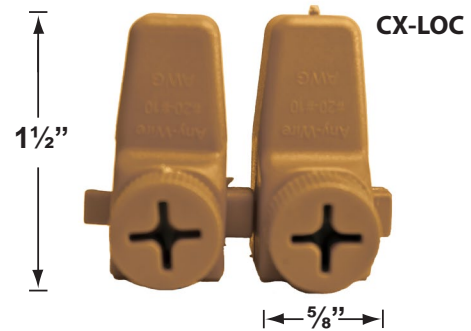

SPECIFICATION SHEET

PRODUCT # : CL-518B-AB

•Directional Lights

•Cast Brass

Fixture Specifications:

Housing & Shroud: Corrosion Resistant Cast Brass.

Finish: **AB- Antique Bronze.** Natural toning process. AB finish will vary due to artistic process.

Mounting Risers

- CX-682B-AB 6" Brass Riser, 1/2" NPT Male/Female, **Antique Bronze**
- CX-683B-AB 12" Brass Riser, 1/2" NPT Male/Female, **Antique Bronze**
- CX-684B-AB 18" Brass Riser, 1/2" NPT Male/Female, **Antique Bronze**
- CX-685B-AB 24" Brass Riser, 1/2" NPT Male/Female, **Antique Bronze**

•Directional Lights

•Cast Brass

Mounting Posts For Sign Light & Path Light Applications

- CX-678B-AB 24" Brass Single Head Post, **Antique Bronze**
- CX-679B-AB 24" Brass Double Head Post, **Antique Bronze**
- CX-690B-AB 18" Brass Single Head Post, **Antique Bronze**
- CX-693B-AB 18" Brass Double Head Post, **Antique Bronze**

•CX-718B-AB (Mounting Canopies pg 2) is required for sign light installation.

Cable Connectors

- CX-854 Direct Burial Silicone Filled Wire Nut, **Tan**
- CX-858 Speedy Cable Connector, Supply Cable up to 10-2, **Black**
- CX-839 Universal cable connector, Supply cable up to 8-2, one/Pack **Black**
- CX-LOC Quick-Locking Silicone Filled Wire Connector, 25 Sets (50 per Pack)