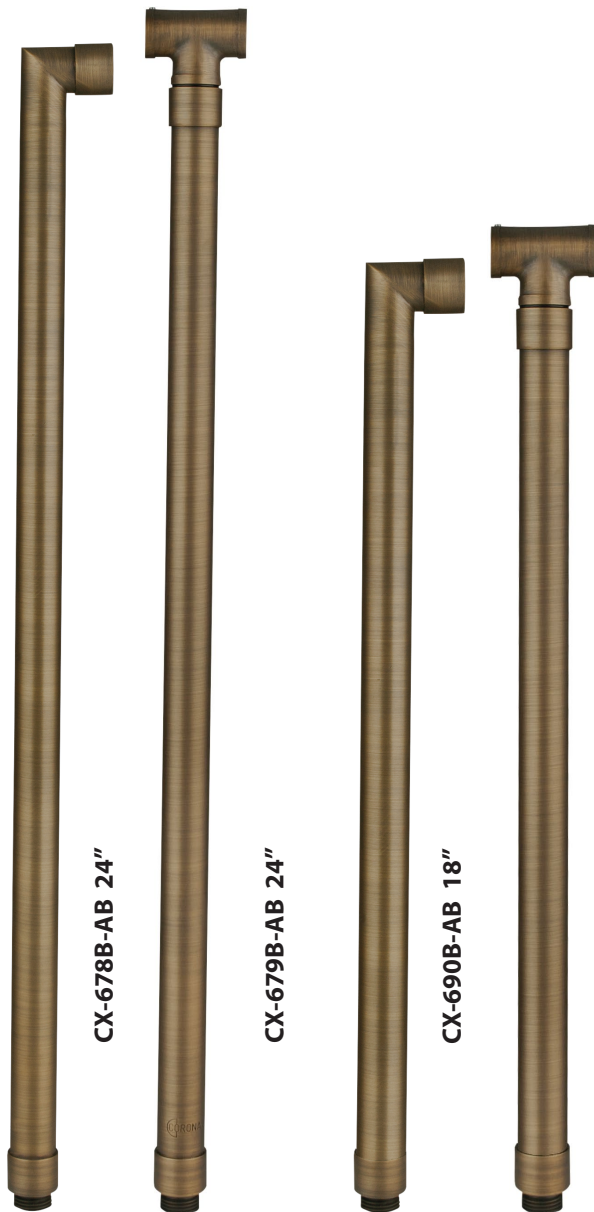

PRODUCT # : CL-518B-AB

•Directional Lights

•Cast Brass

Mounting Posts For Sign Light & Path Light Applications

- CX-678B-AB 24" Brass Single Head Post, **Antique Bronze**
- CX-679B-AB 24" Brass Double Head Post, **Antique Bronze**
- CX-690B-AB 18" Brass Single Head Post, **Antique Bronze**
- CX-693B-AB 18" Brass Double Head Post, **Antique Bronze**

•CX-718B-AB (Mounting Canopies pg 2) is required for sign light installation.