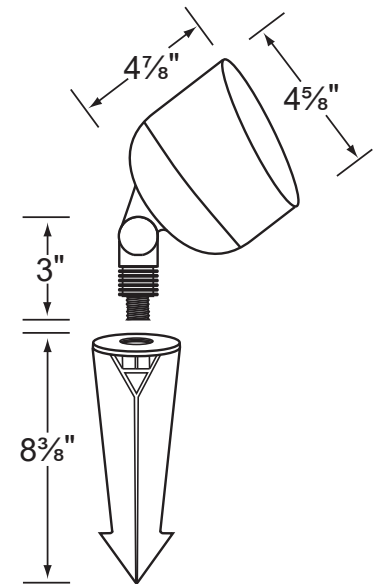

SPECIFICATION SHEET

PRODUCT # : CL-519B-AB

•Directional Lights

•Cast Brass

Fixture Specifications:

Housing & Shroud: Corrosion Resistant Cast Brass.

Finish: **AB- Antique Bronze.** Natural toning process. AB finish will vary due to artistic process.

Lens: Clear and heat resistant flat glass.

Socket: PAR-36 screw terminal.

Lamp: 12V, Par 36 50W Max. Available in LED (6W, 10W, & 13W) or without lamp. See Lamp Guide below for more information.

Wiring: Fixture is prewired with a 3-ft 18-2 SPT2-W direct burial cord. Wire connector sold separately. Universal connector (**CX-839**), silicone filled wire nut (**CX-854**) or quick locking wire connector (**CX-LOC**) are available from Corona Lighting.

Gasket: Silicone double gasketed for water tight sealing

Knuckle: Adjustable cast brass knuckle with thumb screw and 1/2" NPT threaded male hub on bottom.

Mounting Spike: Standard injection molded spike with 1/2" NPT threaded female hub.

Electrical Notes: A remote 12V transformer is required. Options are available from Corona Lighting. Voltage range for LED lamps are 9V-24V.

Warranty: Limited lifetime warranty on fixture housing against manufacturer's defects.

AVAILABLE LED LAMPS (Corona LED lamps have a five (5) year limited warranty against manufacturer's defects)

LAMP NUMBER	WATTS	BEAM		COLOR & TEMP.	RATED HOURS	HALOGEN EQUIVALENT
		SPREAD	LUMEN			
L-ED36-6W-FL	6	45° Flood	610	2700K	50,000	35 Watt
L-ED36-6W-WF	6	60° Wide Flood	610	2700K	50,000	35 Watt
L-ED36-10W-FL	10	45° Flood	800	2700K	50,000	50 Watt
L-ED36-10W-WF	10	60° Wide Flood	800	2700K	50,000	50 Watt
L-ED36-13W-FL	13	45° Flood	1150	2700K	50,000	75 Watt
L-ED36-13W-WF	13	60° Wide Flood	1150	2700K	50,000	75 Watt

For more additional Lamps, and accessories visit Coronalighting.com

JOB INFORMATION

TYPE: _____ DATE: _____

JOB NAME & ADDRESS: _____

PRODUCT #: _____

TOTAL QUANTITY: _____

LAMP TYPE & WATTAGE: _____

TRANSFORMER: _____

CONTRACTOR: _____

SPECIFIER: _____

• When ordering LED lamp with a fixture your part number should follow the format below::

• **CL** - **product #** - **lamp** - **wattage** - **lamp angle** Example: CL-519B-AB-L-ED36-6W-FL
CL - 519B-AB - L-ED36 - 6W - FL

• Corona Lighting reserves the right to make any change and/or improvement to the design and construction of this fixture without further notification.