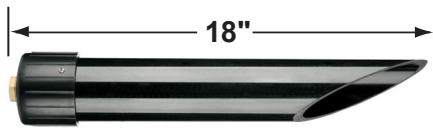

PRODUCT # : CL-519B-AB

•Directional Lights

•Cast Brass

Mounting Pedestals

- CX-601-BK 1" PVC Mounting Pedestal, 1/2" NPT, **Black**
- CX-601-VG 1" PVC Mounting Pedestal, 1/2" NPT, **Verde Green**
- CX-602-BK 2" PVC Mounting Pedestal, 1/2" NPT, **Black**
- CX-602-VG 2" PVC Mounting Pedestal, 1/2" NPT, **Verde Green**
- CX-603-BK 3" PVC Mounting Pedestal, 1/2" NPT Female Brass Hub on top, **Black**
- CX-603-VG 3" PVC Mounting Pedestal, 1/2" NPT Female Brass Hub on top, **Verde Green**

CX-603-BK

- CX-621-BK 1" PVC Cap, 1/2" NPT, **Black**
- CX-621-VG 1" PVC Cap, 1/2" NPT, **Verde Green**
- CX-622-BK 2" PVC Cap, 1/2" NPT, **Black**
- CX-622-VG 2" PVC Cap, 1/2" NPT, **Verde Green**
- CX-624-BK 3" PVC Cap, 1/2" NPT Female Brass Hub, **Black**
- CX-624-VG 3" PVC Cap, 1/2" NPT Female Brass Hub, **Verde Green**

Mounting Canopies

- CX-705B-AB Brass Flat Canopy, 1/2" NPT, **Antique Bronze**
- CX-709B-AB Brass Raised Canopy, 1/2" NPT, **Antique Bronze**
- CX-718B-AB 5" Brass Canopy, 3-Hole 1/2" NPT, **Antique Bronze**
- CX-719B-AB Brass Tree Mounting Bracket, 1/2" NPT, **Antique Bronze**
- CX-720-BR Brass Tree mount Canopy with 9" Rubber Strap stretches to 14, **Natural Brass**
- CX-721-BR Brass Tree mount Canopy with 15" Rubber Strap stretches to 22", **Natural Brass**
- CX-722-BR Brass Tree mount Canopy with 22" Rubber Strap stretches to 33", **Natural Brass**
- CX-723-BR Brass Tree mount Canopy with 31" Rubber Strap stretches to 45", **Natural Brass**
- CX-724-BR Brass Tree mount Canopy with 41" Rubber Strap stretches to 61", **Natural Brass**