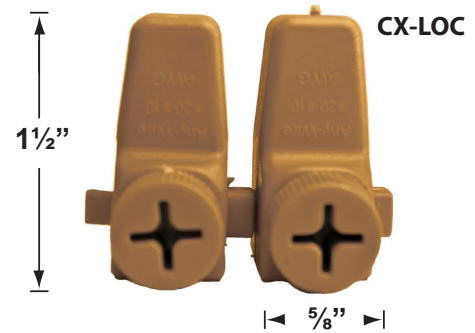

SPECIFICATION SHEET

PRODUCT # : CL-528B-AB

• Directional Lights

• Cast Brass

Fixture Specifications:

Housing & Shroud: Corrosion Resistant Cast Brass.

Finish: **AB- Antique Bronze.** Natural toning process. AB finish will vary due to artistic process. Also available in **GM- Gun Metal Finish**

CX-682B-AB 6"

CX-683B-AB 12"

CX-684B-AB 18"

CX-685B-AB 24"

CX-719B-AB

CX-718B-AB

PRODUCT # : CL-528B-AB

•Directional Lights

•Cast Brass

Mounting Posts For Sign Light & Path Light Applications

- CX-678B-AB 24" Brass Single Head Post, **Antique Bronze**
- CX-679B-AB 24" Brass Double Head Post, **Antique Bronze**
- CX-690B-AB 18" Brass Single Head Post, **Antique Bronze**
- CX-693B-AB 18" Brass Double Head Post, **Antique Bronze**

•CX-718B-AB (Mounting Canopies pg 2) is required for sign light installation.

Cable Connectors

- CX-854 Direct Burial Silicone Filled Wire Nut, **Tan**
- CX-858 Speedy Cable Connector, Supply Cable up to 10-2, **Black**
- CX-839 Universal cable connector, Supply cable up to 8-2, one/Pack **Black**
- CX-LOC Quick-Locking Silicone Filled Wire Connector, 25 Sets (50 per Pack)