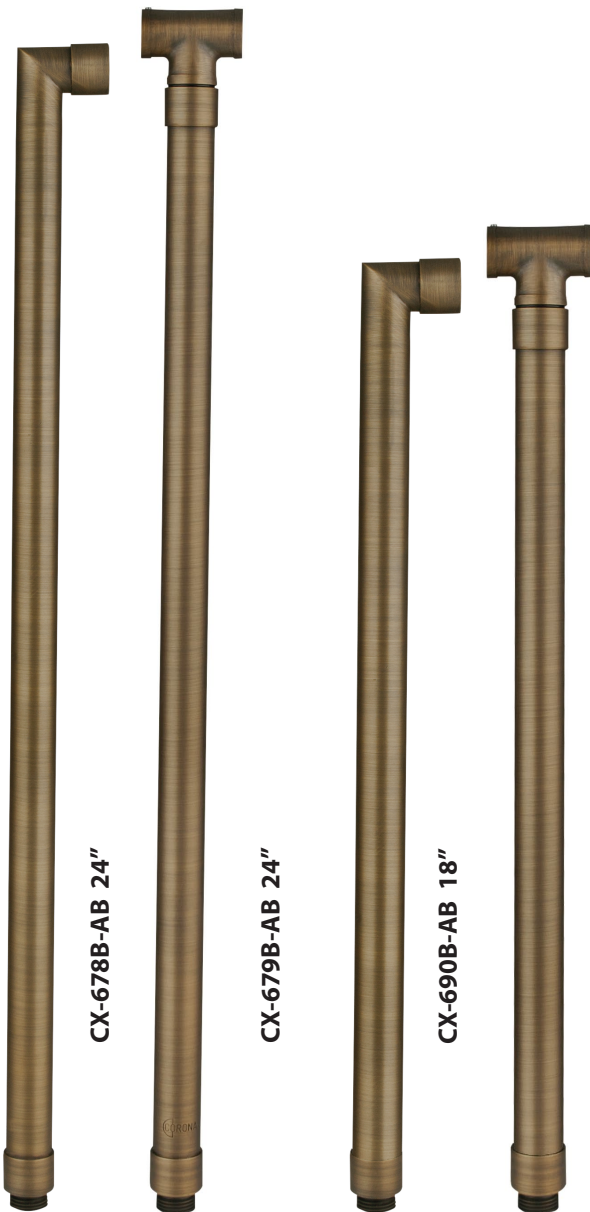

PRODUCT # : CL-528B-AB

•Directional Lights

•Cast Brass

Mounting Posts For Sign Light & Path Light Applications

- CX-678B-AB 24" Brass Single Head Post, **Antique Bronze**
- CX-679B-AB 24" Brass Double Head Post, **Antique Bronze**
- CX-690B-AB 18" Brass Single Head Post, **Antique Bronze**
- CX-693B-AB 18" Brass Double Head Post, **Antique Bronze**

•CX-718B-AB (Mounting Canopies pg 2) is required for sign light installation.