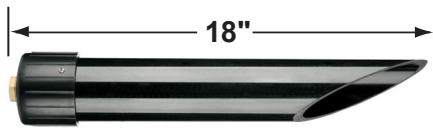

PRODUCT # : CL-528B-AB

•Directional Lights

•Cast Brass

Mounting Pedestals

- CX-601-BK 1" PVC Mounting Pedestal, 1/2" NPT, **Black**
- CX-601-VG 1" PVC Mounting Pedestal, 1/2" NPT, **Verde Green**
- CX-602-BK 2" PVC Mounting Pedestal, 1/2" NPT, **Black**
- CX-602-VG 2" PVC Mounting Pedestal, 1/2" NPT, **Verde Green**
- CX-603-BK 3" PVC Mounting Pedestal, 1/2" NPT Female Brass Hub on top, **Black**
- CX-603-VG 3" PVC Mounting Pedestal, 1/2" NPT Female Brass Hub on top, **Verde Green**

CX-603-BK

- CX-621-BK 1" PVC Cap, 1/2" NPT, **Black**
- CX-621-VG 1" PVC Cap, 1/2" NPT, **Verde Green**
- CX-622-BK 2" PVC Cap, 1/2" NPT, **Black**
- CX-622-VG 2" PVC Cap, 1/2" NPT, **Verde Green**
- CX-624-BK 3" PVC Cap, 1/2" NPT Female Brass Hub, **Black**
- CX-624-VG 3" PVC Cap, 1/2" NPT Female Brass Hub, **Verde Green**

Mounting Canopies

- CX-705B-AB Brass Flat Canopy, 1/2" NPT, **Antique Bronze**
- CX-709B-AB Brass Raised Canopy, 1/2" NPT, **Antique Bronze**
- CX-718B-AB 5" Brass Canopy, 3-Hole 1/2" NPT, **Antique Bronze**
- CX-719B-AB Brass Tree Mounting Bracket, 1/2" NPT, **Antique Bronze**
- CX-720-BR Brass Tree mount Canopy with 9" Rubber Strap stretches to 14, **Natural Brass**
- CX-721-BR Brass Tree mount Canopy with 15" Rubber Strap stretches to 22", **Natural Brass**
- CX-722-BR Brass Tree mount Canopy with 22" Rubber Strap stretches to 33", **Natural Brass**
- CX-723-BR Brass Tree mount Canopy with 31" Rubber Strap stretches to 45", **Natural Brass**
- CX-724-BR Brass Tree mount Canopy with 41" Rubber Strap stretches to 61", **Natural Brass**