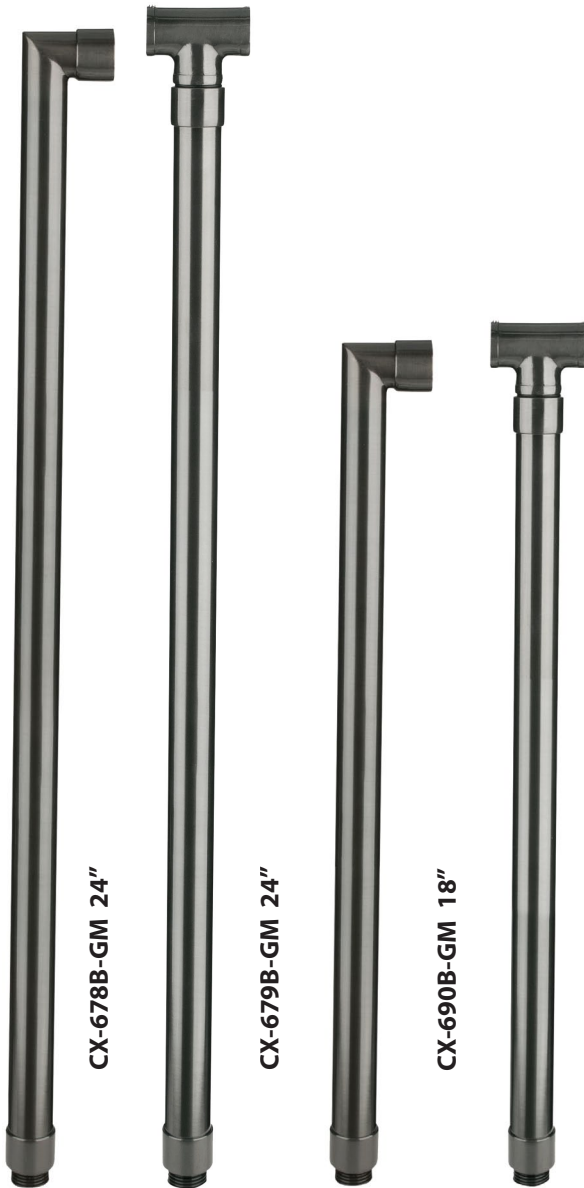

PRODUCT # : CL-528B-GM

•Directional Lights

•Cast Brass

Mounting Posts For Sign Light & Path Light Applications

- CX-678B-GM 24" Brass Single Head Post, **Gun Metal**
- CX-679B-GM 24" Brass Double Head Post, **Gun Metal**
- CX-690B-GM 18" Brass Single Head Post, **Gun Metal**
- CX-693B-GM 18" Brass Double Head Post, **Gun Metal**

•CX-718B-GM (Mounting Canopies pg 2) is required for sign light installation.