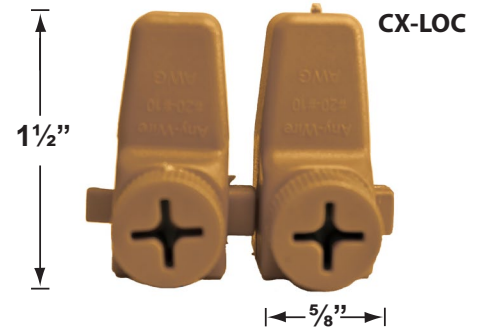

SPECIFICATION SHEET

PRODUCT # : CL-528B-GM

• Directional Lights

• Cast Brass

Fixture Specifications:

Housing & Shroud: Corrosion Resistant Cast Brass.

Finish: **GM- Gun Metal.** Natural toning process. GM finish will vary due to artistic process. Also available in **AB- Antique Bronze** finish

•Directional Lights

•Cast Brass

Mounting Posts For Sign Light & Path Light Applications

- CX-678B-GM 24" Brass Single Head Post, **Gun Metal**
- CX-679B-GM 24" Brass Double Head Post, **Gun Metal**
- CX-690B-GM 18" Brass Single Head Post, **Gun Metal**
- CX-693B-GM 18" Brass Double Head Post, **Gun Metal**

•CX-718B-GM (Mounting Canopies pg 2) is required for sign light installation.

Cable Connectors

- CX-854 Direct Burial Silicone Filled Wire Nut, **Tan**
- CX-858 Speedy Cable Connector, Supply Cable up to 10-2, **Black**
- CX-839 Universal cable connector, Supply cable up to 8-2, one/Pack **Black**
- CX-LOC Quick-Locking Silicone Filled Wire Connector, 25 Sets (50 per Pack)