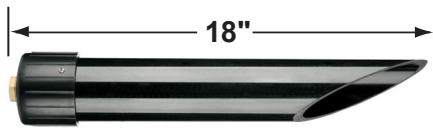

PRODUCT # : CL-528B-GM

•Directional Lights

•Cast Brass

Mounting Pedestals

- CX-601-BK 1" PVC Mounting Pedestal, 1/2" NPT, **Black**
- CX-601-VG 1" PVC Mounting Pedestal, 1/2" NPT, **Verde Green**
- CX-602-BK 2" PVC Mounting Pedestal, 1/2" NPT, **Black**
- CX-602-VG 2" PVC Mounting Pedestal, 1/2" NPT, **Verde Green**
- CX-603-BK 3" PVC Mounting Pedestal, 1/2" NPT Female Brass Hub on top, **Black**
- CX-603-VG 3" PVC Mounting Pedestal, 1/2" NPT Female Brass Hub on top, **Verde Green**

CX-603-BK

- CX-621-BK 1" PVC Cap, 1/2" NPT, **Black**
- CX-621-VG 1" PVC Cap, 1/2" NPT, **Verde Green**
- CX-622-BK 2" PVC Cap, 1/2" NPT, **Black**
- CX-622-VG 2" PVC Cap, 1/2" NPT, **Verde Green**
- CX-624-BK 3" PVC Cap, 1/2" NPT Female Brass Hub, **Black**
- CX-624-VG 3" PVC Cap, 1/2" NPT Female Brass Hub, **Verde Green**

Mounting Canopies

- CX-705B-GM Brass Flat Canopy, 1/2 NPT, **Gun Metal**
- CX-709B-GM Brass Raised Canopy, 1/2 NPT, **Gun Metal**
- CX-718B-GM 5" Brass Canopy, 3-Hole 1/2 NPT, **Gun Metal**
- CX-719B-GM Brass Tree Mounting Bracket, 1/2" NPT, **Gun Metal**
- CX-720-BR Brass Tree mount Canopy with 9" Rubber Strap stretches to 14, **Natural Brass**
- CX-721-BR Brass Tree mount Canopy with 15" Rubber Strap stretches to 22", **Natural Brass**
- CX-722-BR Brass Tree mount Canopy with 22" Rubber Strap stretches to 33", **Natural Brass**
- CX-723-BR Brass Tree mount Canopy with 31" Rubber Strap stretches to 45", **Natural Brass**
- CX-724-BR Brass Tree mount Canopy with 41" Rubber Strap stretches to 61", **Natural Brass**