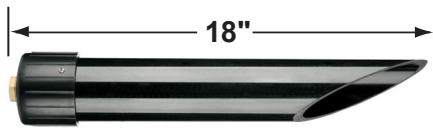

PRODUCT # : CL-530B-AB

Directional Light

Brass

Mounting Pedestals

- CX-601-BK 1" PVC Mounting Pedestal, 1/2" NPT, **Black**
- CX-601-VG 1" PVC Mounting Pedestal, 1/2" NPT, **Verde Green**
- CX-602-BK 2" PVC Mounting Pedestal, 1/2" NPT, **Black**
- CX-602-VG 2" PVC Mounting Pedestal, 1/2" NPT, **Verde Green**
- CX-603-BK 3" PVC Mounting Pedestal, 1/2" NPT Female Brass Hub on top, **Black**
- CX-603-VG 3" PVC Mounting Pedestal, 1/2" NPT Female Brass Hub on top, **Verde Green**

CX-603-BK

- CX-621-BK 1" PVC Cap, 1/2" NPT, **Black**
- CX-621-VG 1" PVC Cap, 1/2" NPT, **Verde Green**
- CX-622-BK 2" PVC Cap, 1/2" NPT, **Black**
- CX-622-VG 2" PVC Cap, 1/2" NPT, **Verde Green**
- CX-624-BK 3" PVC Cap, 1/2" NPT Female Brass Hub, **Black**
- CX-624-VG 3" PVC Cap, 1/2" NPT Female Brass Hub, **Verde Green**

Mounting Canopies

- CX-705B-AB Brass Flat Canopy, 1/2" NPT, **Antique Bronze**
- CX-709B-AB Brass Raised Canopy, 1/2" NPT, **Antique Bronze**
- CX-718B-AB 5" Brass Canopy, 3-Hole 1/2" NPT, **Antique Bronze**
- CX-719B-AB Brass Tree Mounting Bracket, 1/2" NPT, **Antique Bronze**
- CX-720-BR Brass Tree mount Canopy with 9" Rubber Strap stretches to 14, **Natural Brass**
- CX-721-BR Brass Tree mount Canopy with 15" Rubber Strap stretches to 22", **Natural Brass**
- CX-722-BR Brass Tree mount Canopy with 22" Rubber Strap stretches to 33", **Natural Brass**
- CX-723-BR Brass Tree mount Canopy with 31" Rubber Strap stretches to 45", **Natural Brass**
- CX-724-BR Brass Tree mount Canopy with 41" Rubber Strap stretches to 61", **Natural Brass**