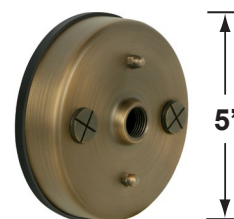

SPECIFICATION SHEET

PRODUCT # : CL-530B-AB

• Directional Light

• Brass

Fixture Specifications:

Housing: Corrosion resistant cast brass. Shroud is adjustable and extendable.

Finish: **AB- Antique Bronze** Natural toning process. AB finish will vary due to artistic process. Also available in **GM- Gun Metal**.

Mounting Risers

- CX-682B-AB 6" Brass Riser, 1/2" NPT Male/Female, **Antique Bronze**
- CX-683B-AB 12" Brass Riser, 1/2" NPT Male/Female, **Antique Bronze**
- CX-684B-AB 18" Brass Riser, 1/2" NPT Male/Female, **Antique Bronze**
- CX-685B-AB 24" Brass Riser, 1/2" NPT Male/Female, **Antique Bronze**

CX-682B-AB 6"

CX-683B-AB 12"

CX-684B-AB 18"

CX-685B-AB 24"

CX-719B-AB

CX-718B-AB

CX-722-BR

PRODUCT # : CL-530B-AB

•CX-718B-AB (Mounting Canopies pg 2) is required for sign light installation.

Cable Connectors

- CX-854 Direct Burial Silicone Filled Wire Nut, **Tan**
- CX-858 Speedy Cable Connector, Supply Cable up to 10-2, **Black**
- CX-839 Universal cable connector, Supply cable up to 8-2, one/Pack **Black**
- CX-LOC Quick-Locking Silicone Filled Wire Connector, 25 Sets (50 per Pack)