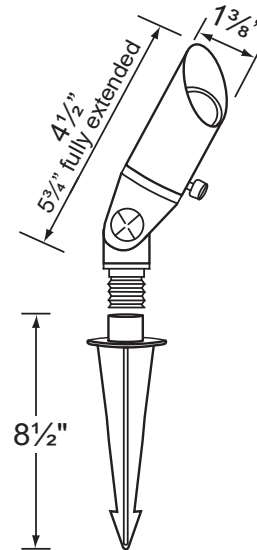

SPECIFICATION SHEET

PRODUCT # : CL-530B-AB

• Directional Light

• Brass

Fixture Specifications:

Housing: Corrosion resistant cast brass. Shroud is adjustable and extendable.

Finish: **AB- Antique Bronze** Natural toning process. AB finish will vary due to artistic process. Also available in **GM- Gun Metal**.

Lens: Clear and heat resistant tempered flat glass.

Socket: Top grade fixed ceramic bi-pin socket, with lamp retention clip to securely hold lamp in place.

Lamp: 12V MR-8, 20W max. Available in 2.5W LED or without lamp. See the Lamp Guide below for more information.

Wiring: Fixture is prewired with a 5-ft 18-2 SPT2-W direct burial chord. Wire connector sold separately. Universal connector (**CX-839**), silicone filled wire nut (**CX-854**) or quick locking wire connector (**CX-LOC**) are available from Corona Lighting.

Gasket: Silicone gasket for water tight sealing

Knuckle: Adjustable cast brass knuckle with thumb screw and 1/2" NPT threaded male hub on bottom.

Mounting Spike: Standard injection molded with 1/2" NPT threaded female hub.

Electrical Notes: A remote 12V transformer is required. Options are available from Corona Lighting. Voltage range for LED lamps are 9V-17V. Proper grease/lubricant is suggested on threaded parts during installation process.

Warranty: Limited lifetime warranty on fixture housing against manufacturer's defects.

AVAILABLE LED LAMPS (Corona LED lamps have a five (5) year limited warranty against manufacturer's defects)

LAMP NUMBER	WATTS	BEAM		COLOR & TEMP.	RATED HOURS	HALOGEN EQUIVALENT
		SPREAD	LUMEN			
L-ED8-2.5W	2.5	38° FL	180	2700K	50,000	20 Watt

JOB INFORMATION

TYPE: _____ DATE: _____

JOB NAME & ADDRESS: _____

PRODUCT #: _____

TOTAL QUANTITY: _____

LAMP TYPE & WATTAGE: _____

TRANSFORMER: _____

CONTRACTOR: _____

SPECIFIER: _____

• When ordering LED lamp with a fixture your part number should follow the format below:

• **CL** - **product #** - **lamp** - **wattage**

CL - 530B-AB - L-ED8 - 2.5W

Example: CL-530B-AB-L-ED8-2.5W

• Corona Lighting reserves the right to make any change and/or improvement to the design and construction of this fixture without further notification.