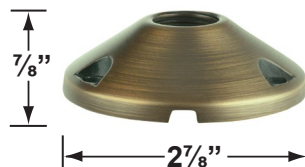

CX-705B-AB