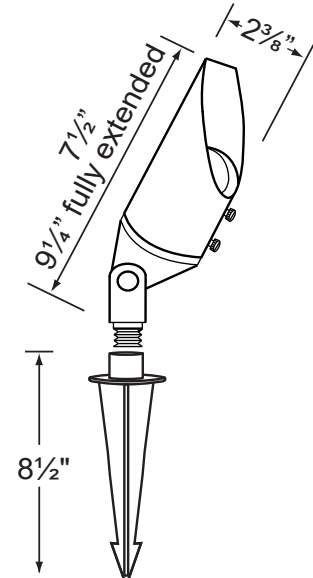

AVAILABLE LED LAMPS (Corona LED lamps have a five (5) year limited warranty against manufacturer's defects)

LAMP NUMBER	WATTS	BEAM		COLOR & TEMP.	RATED HOURS	HALOGEN EQUIVALENT
		SPREAD	LUMEN			
L-ED16-3W-SP	3.5	15° Spot	270	2700K	50,000	25 Watt
L-ED16-3W-FL	3.5	45° Flood	270	2700K	50,000	25 Watt
L-ED16-3W-WF	3.5	60° Wide Flood	270	2700K	50,000	25 Watt
L-ED16-5W-SP	5	15° Spot	350	2700K	50,000	40 Watt
L-ED16-5W-FL	5	45° Flood	350	2700K	50,000	40 Watt
L-ED16-5W-WF	5	60° Wide Flood	350	2700K	50,000	40 Watt
L-ED16-COB5W-SP	5	15° Spot	450	2700K	50,000	50 Watt
L-ED16-COB5W-FL	5	38° Flood	450	2700K	50,000	50 Watt
L-ED16-COB5W-WF	5	60° Wide Flood	450	2700K	50,000	50 Watt
L-ED16-COB5W-SP3K	5	15° Spot	470	3000K	50,000	50 Watt
L-ED16-COB5W-FL3K	5	38° Flood	470	3000K	50,000	50 Watt
L-ED16-COB5W-WF3K	5	60° Wide Flood	470	3000K	50,000	50 Watt

Single color MR-16 LED available in AMBER, BLUE, GREEN, PURPLE, RED and VIOLET

JOB INFORMATION

TYPE: _____ DATE: _____

JOB NAME & ADDRESS: _____

PRODUCT #:

TOTAL QUANTITY:

LAMP TYPE & WATTAGE:

TRANSFORMER:

CONTRACTOR:

SPECIFIER:

• When ordering LED lamp with a fixture your part number should follow the format below:

• **CL** - **product #** - **lamp** - **wattage** - **lamp angle**

CL - 532B-AB - L-ED16 - 5W - FL

Example: CL-532B-AB-L-ED16-5W-FL

• Corona Lighting reserves the right to make any change and/or improvement to the design and construction of this fixture without further notification.