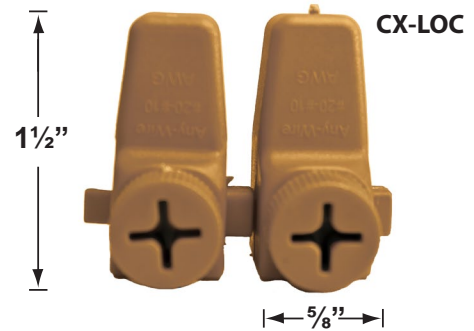

SPECIFICATION SHEET

PRODUCT # : CL-532B-AB

• Directional Lights

• Cast Brass

Fixture Specifications:

Housing & Shroud: Corrosion Resistant Cast Brass.
Shroud is adjustable and extendable.

Finish: **AB- Antique Bronze.** Natural toning process.
AB finish will vary due to artistic process.
Also available in **GM- Gun Metal** finish

Mounting Risers

- CX-682B-AB 6" Brass Riser, 1/2" NPT Male/Female, **Antique Bronze**
- CX-683B-AB 12" Brass Riser, 1/2" NPT Male/Female, **Antique Bronze**
- CX-684B-AB 18" Brass Riser, 1/2" NPT Male/Female, **Antique Bronze**
- CX-685B-AB 24" Brass Riser, 1/2" NPT Male/Female, **Antique Bronze**

PRODUCT # : CL-532B-AB

•Directional Lights

•Cast Brass

Mounting Posts For Sign Light & Path Light Applications

- CX-678B-AB 24" Brass Single Head Post, **Antique Bronze**
- CX-679B-AB 24" Brass Double Head Post, **Antique Bronze**
- CX-690B-AB 18" Brass Single Head Post, **Antique Bronze**
- CX-693B-AB 18" Brass Double Head Post, **Antique Bronze**

•CX-718B-AB (Mounting Canopies pg 2) is required for sign light installation.

Cable Connectors

- CX-854 Direct Burial Silicone Filled Wire Nut, **Tan**
- CX-858 Speedy Cable Connector, Supply Cable up to 10-2, **Black**
- CX-839 Universal cable connector, Supply cable up to 8-2, one/Pack **Black**
- CX-LOC Quick-Locking Silicone Filled Wire Connector, 25 Sets (50 per Pack)