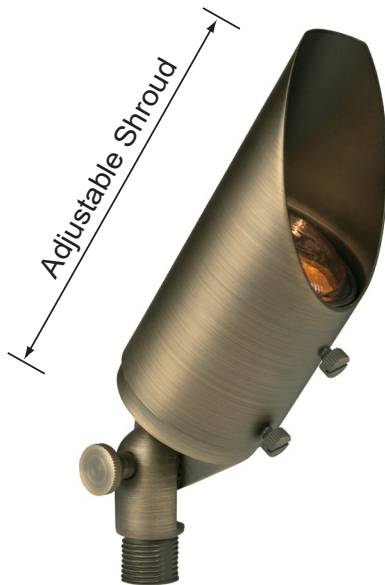

SPECIFICATION SHEET

PRODUCT # : CL-532B-AB

• Directional Lights

• Cast Brass

Fixture Specifications:

Housing & Shroud: Corrosion Resistant Cast Brass.
Shroud is adjustable and extendable.

Finish: **AB- Antique Bronze.** Natural toning process.
AB finish will vary due to artistic process.
Also available in **GM- Gun Metal** finish

Lens: Clear and heat resistant tempered flat glass

Socket: Top grade fixed ceramic bi-pin socket, with lamp retention clip to securely hold lamp in place.

Lamp: 12V, MR-16, 50W max.
Available in LED (3.5W & 5W) or without lamp.
See the Lamp Guide below for more information.

Wiring: Fixture is prewired with a 5-ft 18-2 SPT2-W direct burial cord. Wire connector available separately. Universal connector (**CX-839**), quick-locking wire connector (**CX-LOC**) or silicone filled wire nut (**CX-854**) may be ordered to Corona Lighting.

Gasket: Silicone gasket for water tight sealing.

Knuckle: Adjustable cast brass knuckle with thumb screw and 1/2" NPT threaded male hub on bottom.

Mounting Spike: Standard injection molded spike with 1/2" NPT threaded female hub.

Electrical Notes: A remote 12V transformer is required. Options are available from Corona Lighting. Voltage range for LED lamps are 9V-17V. Proper grease/lubricant is suggested on threaded parts during installation process.

Warranty: Limited lifetime warranty on fixture housing against manufacturer's defects.

3.5W and 5W