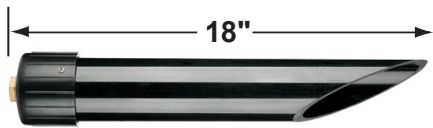

PRODUCT # : CL-532B-AB

•Directional Lights

•Cast Brass

Mounting Pedestals

- CX-601-BK 1" PVC Mounting Pedestal, 1/2" NPT, **Black**
- CX-601-VG 1" PVC Mounting Pedestal, 1/2" NPT, **Verde Green**
- CX-602-BK 2" PVC Mounting Pedestal, 1/2" NPT, **Black**
- CX-602-VG 2" PVC Mounting Pedestal, 1/2" NPT, **Verde Green**
- CX-603-BK 3" PVC Mounting Pedestal, 1/2" NPT Female Brass Hub on top, **Black**
- CX-603-VG 3" PVC Mounting Pedestal, 1/2" NPT Female Brass Hub on top, **Verde Green**

CX-603-BK

- CX-621-BK 1" PVC Cap, 1/2" NPT, **Black**
- CX-621-VG 1" PVC Cap, 1/2" NPT, **Verde Green**
- CX-622-BK 2" PVC Cap, 1/2" NPT, **Black**
- CX-622-VG 2" PVC Cap, 1/2" NPT, **Verde Green**
- CX-624-BK 3" PVC Cap, 1/2" NPT Female Brass Hub, **Black**
- CX-624-VG 3" PVC Cap, 1/2" NPT Female Brass Hub, **Verde Green**

Mounting Canopies

- CX-705B-AB Brass Flat Canopy, 1/2" NPT, **Antique Bronze**
- CX-709B-AB Brass Raised Canopy, 1/2" NPT, **Antique Bronze**
- CX-718B-AB 5" Brass Canopy, 3-Hole 1/2" NPT, **Antique Bronze**
- CX-719B-AB Brass Tree Mounting Bracket, 1/2" NPT, **Antique Bronze**
- CX-720-BR Brass Tree mount Canopy with 9" Rubber Strap stretches to 14, **Natural Brass**
- CX-721-BR Brass Tree mount Canopy with 15" Rubber Strap stretches to 22", **Natural Brass**
- CX-722-BR Brass Tree mount Canopy with 22" Rubber Strap stretches to 33", **Natural Brass**
- CX-723-BR Brass Tree mount Canopy with 31" Rubber Strap stretches to 45", **Natural Brass**
- CX-724-BR Brass Tree mount Canopy with 41" Rubber Strap stretches to 61", **Natural Brass**