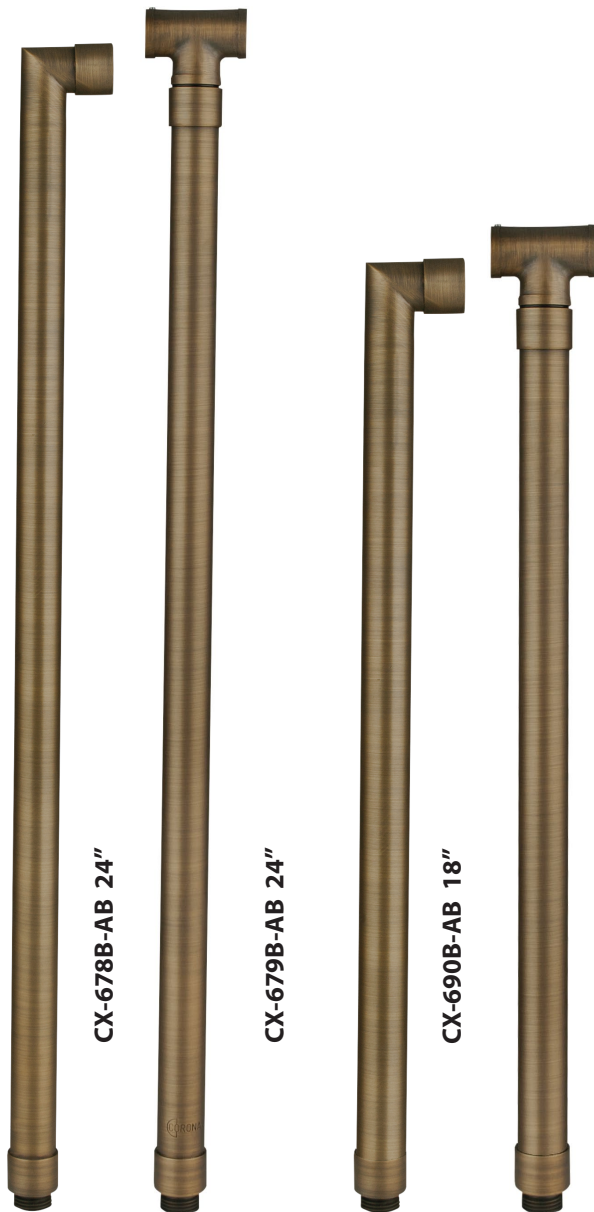

SPECIFICATION SHEET

PRODUCT # : CL-532B-AB

• Directional Lights

• Cast Brass

Fixture Specifications:

Housing & Shroud: Corrosion Resistant Cast Brass.
Shroud is adjustable and extendable.

Finish: **AB- Antique Bronze.** Natural toning process.
AB finish will vary due to artistic process.
Also available in **GM- Gun Metal** finish

PRODUCT # : CL-532B-AB

•Directional Lights

•Cast Brass

Mounting Posts For Sign Light & Path Light Applications

- CX-678B-AB 24" Brass Single Head Post, **Antique Bronze**
- CX-679B-AB 24" Brass Double Head Post, **Antique Bronze**
- CX-690B-AB 18" Brass Single Head Post, **Antique Bronze**
- CX-693B-AB 18" Brass Double Head Post, **Antique Bronze**

•CX-718B-AB (Mounting Canopies pg 2) is required for sign light installation.

Cable Connectors

- CX-854 Direct Burial Silicone Filled Wire Nut, **Tan**
- CX-858 Speedy Cable Connector, Supply Cable up to 10-2, **Black**
- CX-839 Universal cable connector, Supply cable up to 8-2, one/Pack **Black**
- CX-LOC Quick-Locking Silicone Filled Wire Connector, 25 Sets (50 per Pack)

Special Lenses & Honeycomb Louvers

- CX-238 MR-16 Snap-on holder, **Silver Plated**
- CX-239 MR-16 honeycomb louver, **Black**
- CX-240-AM MR-16 color lens, **Amber**
- CX-240-BL MR-16 color lens, **Blue**
- CX-240-GR MR-16 color lens, **Green**
- CX-240-RD MR-16 color lens, **Red**
- CX-240-YL MR-16 color lens, **Yellow**
- CX-241 MR-16 lens, **Linear Spread**
- CX-242 MR-16 lens, **Frosted**
- CX-243 MR-16 lens, **Prismatic**