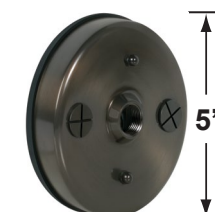

### Mounting Risers

- CX-682B-GM 6" Brass Riser, 1/2" NPT Male/Female, **Gun Metal**
- CX-683B-GM 12" Brass Riser, 1/2" NPT Male/Female, **Gun Metal**
- CX-684B-GM 18" Brass Riser, 1/2" NPT Male/Female, **Gun Metal**
- CX-685B-GM 24" Brass Riser, 1/2" NPT Male/Female, **Gun Metal**

**CX-682B-GM 6"**

**CX-683B-GM 12"**

**CX-684B-GM 18"**

**CX-685B-GM 24"**

**CX-719B-GM**

**CX-718B-GM**

**CX-722-BR**