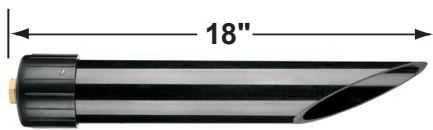

PRODUCT # : CL-532B-GM

• Directional Lights

• Cast Brass

Mounting Pedestals

- CX-601-BK 1" PVC Mounting Pedestal, 1/2" NPT, **Black**
- CX-601-VG 1" PVC Mounting Pedestal, 1/2" NPT, **Verde Green**
- CX-602-BK 2" PVC Mounting Pedestal, 1/2" NPT, **Black**
- CX-602-VG 2" PVC Mounting Pedestal, 1/2" NPT, **Verde Green**
- CX-603-BK 3" PVC Mounting Pedestal, 1/2" NPT Female Brass Hub on top, **Black**
- CX-603-VG 3" PVC Mounting Pedestal, 1/2" NPT Female Brass Hub on top, **Verde Green**

CX-603-BK

- CX-621-BK 1" PVC Cap, 1/2" NPT, **Black**
- CX-621-VG 1" PVC Cap, 1/2" NPT, **Verde Green**
- CX-622-BK 2" PVC Cap, 1/2" NPT, **Black**
- CX-622-VG 2" PVC Cap, 1/2" NPT, **Verde Green**
- CX-624-BK 3" PVC Cap, 1/2" NPT Female Brass Hub, **Black**
- CX-624-VG 3" PVC Cap, 1/2" NPT Female Brass Hub, **Verde Green**

Mounting Canopies

- CX-705B-GM Brass Flat Canopy, 1/2" NPT, **Gun Metal**
- CX-709B-GM Brass Raised Canopy, 1/2" NPT, **Gun Metal**
- CX-718B-GM 5" Brass Canopy, 3-Hole 1/2" NPT, **Gun Metal**
- CX-719B-GM Brass Tree Mounting Bracket, 1/2" NPT, **Gun Metal**
- CX-720-BR Brass Tree mount Canopy with 9" Rubber Strap stretches to 14, **Natural Brass**
- CX-721-BR Brass Tree mount Canopy with 15" Rubber Strap stretches to 22", **Natural Brass**
- CX-722-BR Brass Tree mount Canopy with 22" Rubber Strap stretches to 33", **Natural Brass**
- CX-723-BR Brass Tree mount Canopy with 31" Rubber Strap stretches to 45", **Natural Brass**
- CX-724-BR Brass Tree mount Canopy with 41" Rubber Strap stretches to 61", **Natural Brass**