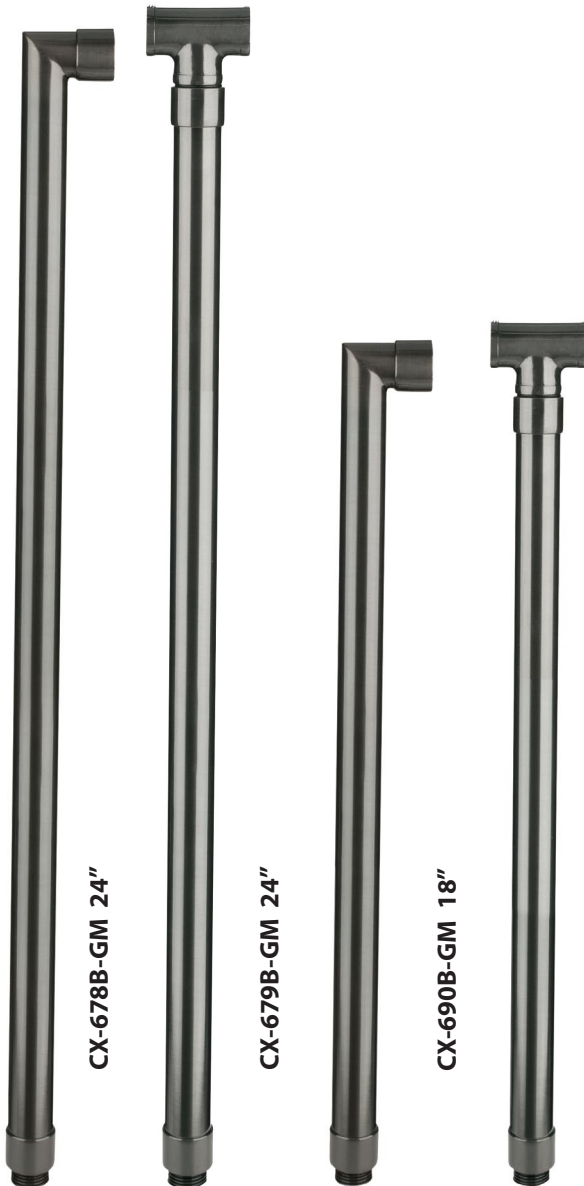

## PRODUCT # : CL-532B-GM

• Directional Lights

• Cast Brass

### Mounting Posts For Sign Light & Path Light Applications

- CX-678B-GM 24" Brass Single Head Post, **Gun Metal**
- CX-679B-GM 24" Brass Double Head Post, **Gun Metal**
- CX-690B-GM 18" Brass Single Head Post, **Gun Metal**
- CX-693B-GM 18" Brass Double Head Post, **Gun Metal**

### Cable Connectors

- CX-854 Direct Burial Silicone Filled Wire Nut, **Tan**
- CX-858 Speedy Cable Connector, Supply Cable up to 10-2, **Black**
- CX-839 Universal cable connector, Supply cable up to 8-2, one/Pack **Black**
- CX-LOC Quick-Locking Silicone Filled Wire Connector, 25 Sets (50 per Pack)