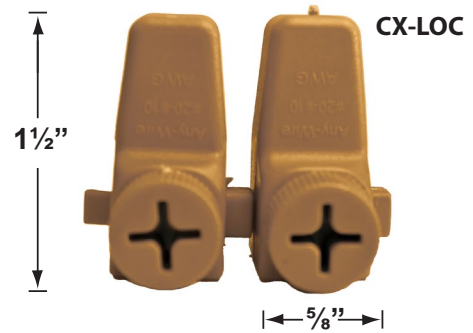

Cable Connectors

- CX-854 Direct Burial Silicone Filled Wire Nut, **Tan**
- CX-858 Speedy Cable Connector, Supply Cable up to 10-2, **Black**
- CX-839 Universal cable connector, Supply cable up to 8-2, one/Pack **Black**
- CX-LOC Quick-Locking Silicone Filled Wire Connector, 25 Sets (50 per Pack)