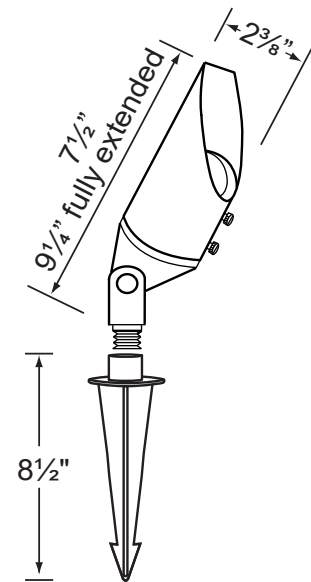

AVAILABLE LED LAMPS (Corona LED lamps have a five (5) year limited warranty against manufacturer's defects)

LAMP NUMBER	WATTS	BEAM		COLOR & TEMP.	RATED HOURS	HALOGEN EQUIVALENT
		SPREAD	LUMEN			
L-ED16-3W-SP	3.5	15° Spot	270	2700K	50,000	25 Watt
L-ED16-3W-FL	3.5	45° Flood	270	2700K	50,000	25 Watt
L-ED16-3W-WF	3.5	60° Wide Flood	270	2700K	50,000	25 Watt
L-ED16-5W-SP	5	15° Spot	350	2700K	50,000	40 Watt
L-ED16-5W-FL	5	45° Flood	350	2700K	50,000	40 Watt
L-ED16-5W-WF	5	60° Wide Flood	350	2700K	50,000	40 Watt
L-ED16-COB5W-SP	5	15° Spot	450	2700K	50,000	50 Watt
L-ED16-COB5W-FL	5	38° Flood	450	2700K	50,000	50 Watt
L-ED16-COB5W-WF	5	60° Wide Flood	450	2700K	50,000	50 Watt
L-ED16-COB5W-SP3K	5	15° Spot	470	3000K	50,000	50 Watt
L-ED16-COB5W-FL3K	5	38° Flood	470	3000K	50,000	50 Watt
L-ED16-COB5W-WF3K	5	60° Wide Flood	470	3000K	50,000	50 Watt

Single color MR-16 LED available in AMBER, BLUE, GREEN, PURPLE, RED and VIOLET

JOB INFORMATION

TYPE: DATE:

JOB NAME & ADDRESS:

PRODUCT #:

TOTAL QUANTITY:

LAMP TYPE & WATTAGE:

TRANSFORMER:

CONTRACTOR:

SPECIFIER:

• When ordering LED lamp with a fixture your part number should follow the format below:

• CL - product # - lamp - wattage - lamp angle

CL - 532B-GM - L-ED16 - 5W - FL

Example: CL-532B-GM-L-ED16-5W-FL

• Corona Lighting reserves the right to make any change and/or improvement to the design and construction of this fixture without further notification.