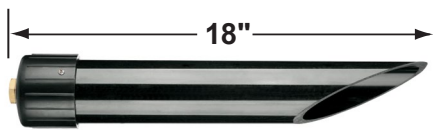

PRODUCT # : CL-533B-GM

•Directional Lights

•Cast Brass

Mounting Pedestals

- CX-601-BK 1" PVC Mounting Pedestal, 1/2" NPT, **Black**
- CX-601-VG 1" PVC Mounting Pedestal, 1/2" NPT, **Verde Green**
- CX-602-BK 2" PVC Mounting Pedestal, 1/2" NPT, **Black**
- CX-602-VG 2" PVC Mounting Pedestal, 1/2" NPT, **Verde Green**
- CX-603-BK 3" PVC Mounting Pedestal, 1/2" NPT Female Brass Hub on top, **Black**
- CX-603-VG 3" PVC Mounting Pedestal, 1/2" NPT Female Brass Hub on top, **Verde Green**

CX-603-BK

- CX-621-BK 1" PVC Cap, 1/2" NPT, **Black**
- CX-621-VG 1" PVC Cap, 1/2" NPT, **Verde Green**
- CX-622-BK 2" PVC Cap, 1/2" NPT, **Black**
- CX-622-VG 2" PVC Cap, 1/2" NPT, **Verde Green**
- CX-624-BK 3" PVC Cap, 1/2" NPT Female Brass Hub, **Black**
- CX-624-VG 3" PVC Cap, 1/2" NPT Female Brass Hub, **Verde Green**

Mounting Canopies

- CX-705B-GM Brass Flat Canopy, 1/2" NPT, **Gun Metal**
- CX-709B-GM Brass Raised Canopy, 1/2" NPT, **Gun Metal**
- CX-718B-GM 5" Brass Canopy, 3-Hole 1/2" NPT, **Gun Metal**
- CX-719B-GM Brass Tree Mounting Bracket, 1/2" NPT, **Gun Metal**
- CX-720-BR Brass Tree mount Canopy with 9" Rubber Strap stretches to 14, **Natural Brass**
- CX-721-BR Brass Tree mount Canopy with 15" Rubber Strap stretches to 22", **Natural Brass**
- CX-722-BR Brass Tree mount Canopy with 22" Rubber Strap stretches to 33", **Natural Brass**
- CX-723-BR Brass Tree mount Canopy with 31" Rubber Strap stretches to 45", **Natural Brass**
- CX-724-BR Brass Tree mount Canopy with 41" Rubber Strap stretches to 61", **Natural Brass**