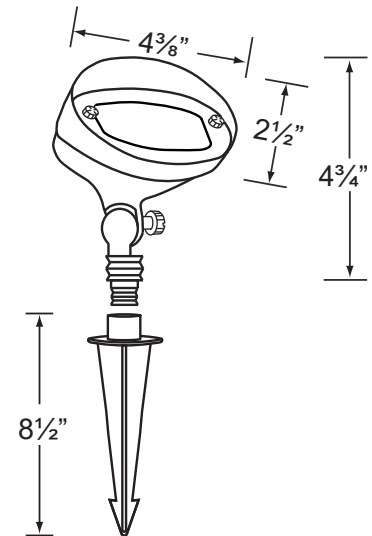

AVAILABLE LED LAMPS (Corona LED lamps have a five (5) year limited warranty against manufacturer's defects)

LAMP NUMBER	WATTS	BEAM		COLOR & TEMP.	RATED HOURS	HALOGEN EQUIVALENT
		SPREAD	LUMEN			
L-EDT3-2W	2	360°	200	2700K	25,000	20 Watt
L-EDT3-2.5W	2.5	180°	240	2700K	25,000	35 Watt
L-EDT3-2W-3K	2	360°	210	3000K	25,000	20 Watt
L-EDT3-2.5W-3K	2.5	180°	250	3000K	25,000	35 Watt
L-EDT3-AM*	2	360°	170	2000K	25,000	20 Watt

* AM- Amber color

For more additional Lamps, and accessories visit Coronalighting.com

JOB INFORMATION

TYPE: DATE:

JOB NAME & ADDRESS:

PRODUCT #:

TOTAL QUANTITY:

LAMP TYPE & WATTAGE:

TRANSFORMER:

CONTRACTOR:

SPECIFIER:

• When ordering LED lamp with a fixture your part number should follow the format below:

• **CL** - **product #** - **lamp** - **wattage**
CL - 533B-GM - L-EDT3 - 2W-3K

Example: CL-533B-GM-L-EDT3-2W-3K

• Corona Lighting reserves the right to make any change and/or improvement to the design and construction of this fixture without further notification.