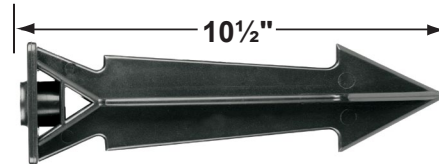

Ground Spikes

- CX-642-BK 8.5" ABS Spike, 1/2" NPT, **Black**
- CX-642-BZ 8.5" ABS Spike, 1/2" NPT, **Bronze**
- CX-643-BZ 8.5" ABS Spike, 1/2" NPT, **Bronze**

CX-647-BK

- CX-646-BK 8" ABS Spike, 1/2" NPT, **Black**
- CX-646-BR 8" ABS Spike, 1/2" NPT, **Natural Brass**
- CX-646-SS 8" ABS Spike, 1/2" NPT, **Stainless Steel**
- CX-647-BK 10.5" Heavy Duty ABS Spike, 1/2" NPT, **Black**

Mounting Risers

- CX-682B-GM 6" Brass Riser, 1/2" NPT Male/Female, **Gun Metal**
- CX-683B-GM 12" Brass Riser, 1/2" NPT Male/Female, **Gun Metal**
- CX-684B-GM 18" Brass Riser, 1/2" NPT Male/Female, **Gun Metal**
- CX-685B-GM 24" Brass Riser, 1/2" NPT Male/Female, **Gun Metal**