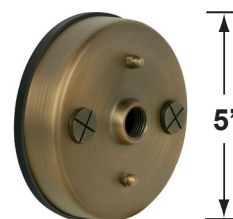

### Mounting Risers

- CX-682B-AB 6" Brass Riser, 1/2" NPT Male/Female, **Antique Bronze**
- CX-683B-AB 12" Brass Riser, 1/2" NPT Male/Female, **Antique Bronze**
- CX-684B-AB 18" Brass Riser, 1/2" NPT Male/Female, **Antique Bronze**
- CX-685B-AB 24" Brass Riser, 1/2" NPT Male/Female, **Antique Bronze**

**CX-682B-AB 6"**

**CX-683B-AB 12"**

**CX-684B-AB 18"**

**CX-685B-AB 24"**

**CX-719B-AB**

**CX-718B-AB**

**CX-722-BR**