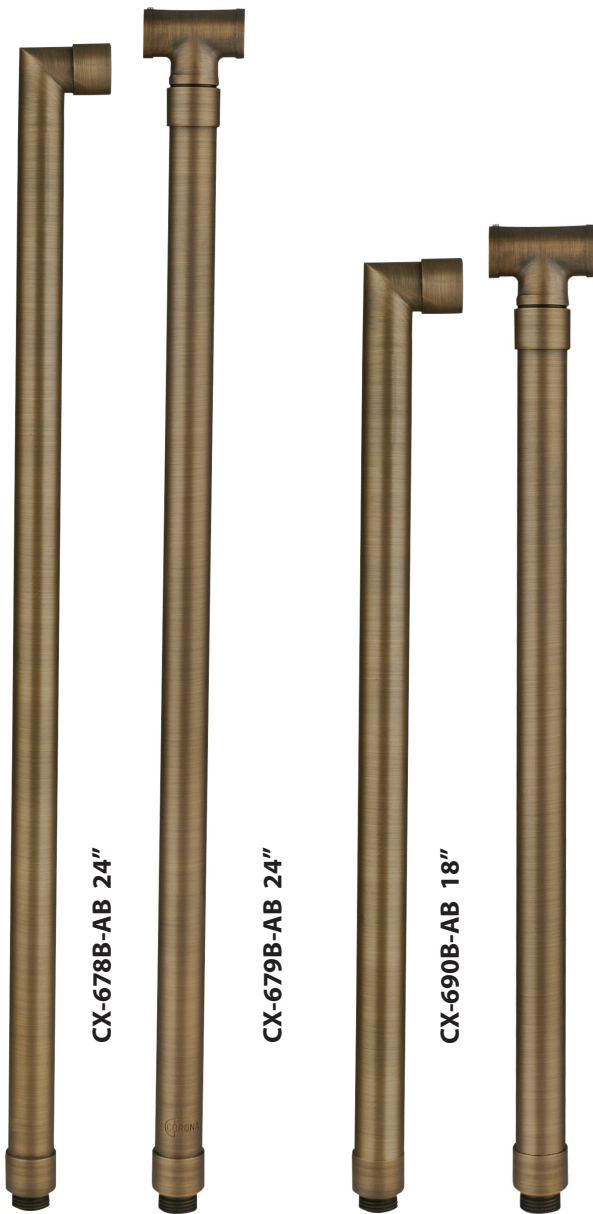

**CX-682B-AB 6"**

**CX-683B-AB 12"**

**CX-684B-AB 18"**

**CX-685B-AB 24"**

**CX-719B-AB**

**CX-718B-AB**

**CX-722-BR**

## PRODUCT # : CL-534B-AB

•Directional Lights

•Cast Brass

### Mounting Posts For Sign Light & Path Light Applications

- CX-678B-AB 24" Brass Single Head Post, **Antique Bronze**
- CX-679B-AB 24" Brass Double Head Post, **Antique Bronze**
- CX-690B-AB 18" Brass Single Head Post, **Antique Bronze**
- CX-693B-AB 18" Brass Double Head Post, **Antique Bronze**

### Cable Connectors

- CX-854 Direct Burial Silicone Filled Wire Nut, **Tan**
- CX-858 Speedy Cable Connector, Supply Cable up to 10-2, **Black**
- CX-839 Universal cable connector, Supply cable up to 8-2, one/Pack **Black**
- CX-LOC Quick-Locking Silicone Filled Wire Connector, 25 Sets (50 per Pack)