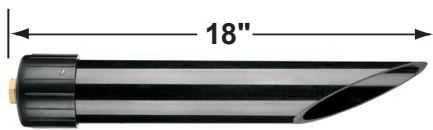

PRODUCT # : CL-534B-AB

•Directional Lights

•Cast Brass

Mounting Pedestals

- CX-601-BK 1" PVC Mounting Pedestal, 1/2" NPT, **Black**
- CX-601-VG 1" PVC Mounting Pedestal, 1/2" NPT, **Verde Green**
- CX-602-BK 2" PVC Mounting Pedestal, 1/2" NPT, **Black**
- CX-602-VG 2" PVC Mounting Pedestal, 1/2" NPT, **Verde Green**
- CX-603-BK 3" PVC Mounting Pedestal, 1/2" NPT Female Brass Hub on top, **Black**
- CX-603-VG 3" PVC Mounting Pedestal, 1/2" NPT Female Brass Hub on top, **Verde Green**

CX-603-BK

- CX-621-BK 1" PVC Cap, 1/2" NPT, **Black**
- CX-621-VG 1" PVC Cap, 1/2" NPT, **Verde Green**
- CX-622-BK 2" PVC Cap, 1/2" NPT, **Black**
- CX-622-VG 2" PVC Cap, 1/2" NPT, **Verde Green**
- CX-624-BK 3" PVC Cap, 1/2" NPT Female Brass Hub, **Black**
- CX-624-VG 3" PVC Cap, 1/2" NPT Female Brass Hub, **Verde Green**

Mounting Canopies

- CX-705B-AB Brass Flat Canopy, 1/2" NPT, **Antique Bronze**
- CX-709B-AB Brass Raised Canopy, 1/2" NPT, **Antique Bronze**
- CX-718B-AB 5" Brass Canopy, 3-Hole 1/2" NPT, **Antique Bronze**
- CX-719B-AB Brass Tree Mounting Bracket, 1/2" NPT, **Antique Bronze**
- CX-720-BR Brass Tree mount Canopy with 9" Rubber Strap stretches to 14, **Natural Brass**
- CX-721-BR Brass Tree mount Canopy with 15" Rubber Strap stretches to 22", **Natural Brass**
- CX-722-BR Brass Tree mount Canopy with 22" Rubber Strap stretches to 33", **Natural Brass**
- CX-723-BR Brass Tree mount Canopy with 31" Rubber Strap stretches to 45", **Natural Brass**
- CX-724-BR Brass Tree mount Canopy with 41" Rubber Strap stretches to 61", **Natural Brass**