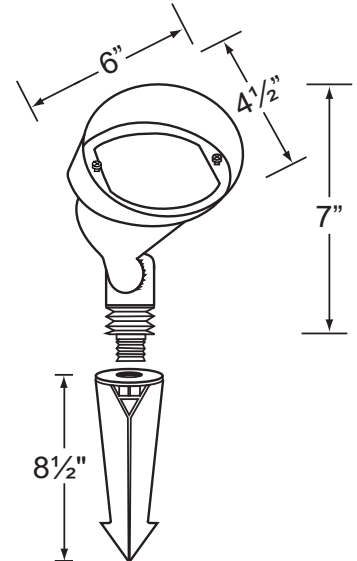

AVAILABLE LED LAMPS (Corona LED lamps have a five (5) year limited warranty against manufacturer's defects)

LAMP NUMBER	WATTS	BEAM		COLOR & TEMP.	RATED HOURS	HALOGEN EQUIVALENT
		SPREAD	LUMEN			
L-ED16-3W-SP	3.5	15° Spot	270	2700K	50,000	25 Watt
L-ED16-3W-FL	3.5	45° Flood	270	2700K	50,000	25 Watt
L-ED16-3W-WF	3.5	60° Wide Flood	270	2700K	50,000	25 Watt
L-ED16-5W-SP	5	15° Spot	350	2700K	50,000	40 Watt
L-ED16-5W-FL	5	45° Flood	350	2700K	50,000	40 Watt
L-ED16-5W-WF	5	60° Wide Flood	350	2700K	50,000	40 Watt
L-ED16-COB5W-SP	5	15° Spot	450	2700K	50,000	50 Watt
L-ED16-COB5W-FL	5	38° Flood	450	2700K	50,000	50 Watt
L-ED16-COB5W-WF	5	60° Wide Flood	450	2700K	50,000	50 Watt
L-ED16-COB5W-SP3K	5	15° Spot	470	3000K	50,000	50 Watt
L-ED16-COB5W-FL3K	5	38° Flood	470	3000K	50,000	50 Watt
L-ED16-COB5W-WF3K	5	60° Wide Flood	470	3000K	50,000	50 Watt

Single color MR-16 LED available in AMBER, BLUE, GREEN, PURPLE, RED and VIOLET

JOB INFORMATION

TYPE: _____ DATE: _____

JOB NAME & ADDRESS: _____

PRODUCT #: _____

TOTAL QUANTITY: _____

LAMP TYPE & WATTAGE: _____

TRANSFORMER: _____

CONTRACTOR: _____

SPECIFIER: _____

• When ordering LED lamp with a fixture your part number should follow the format below:

• **CL** - **product #** - **lamp** - **wattage** - **lamp angle**

CL - **534B-AB** - **L-ED16** - **5W** - **FL**

Example: CL-534B-AB-L-ED16-5W-FL

• Corona Lighting reserves the right to make any change and/or improvement to the design and construction of this fixture without further notification.