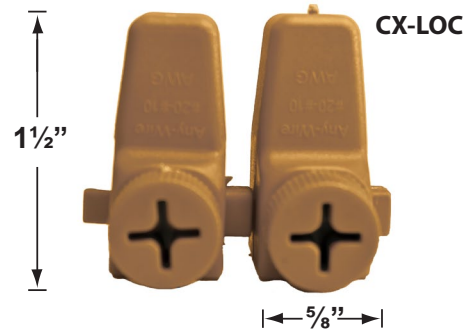

Cable Connectors

- CX-854 Direct Burial Silicone Filled Wire Nut, **Tan**
- CX-858 Speedy Cable Connector, Supply Cable up to 10-2, **Black**
- CX-839 Universal cable connector, Supply cable up to 8-2, one/Pack **Black**
- CX-LOC Quick-Locking Silicone Filled Wire Connector, 25 Sets (50 per Pack)