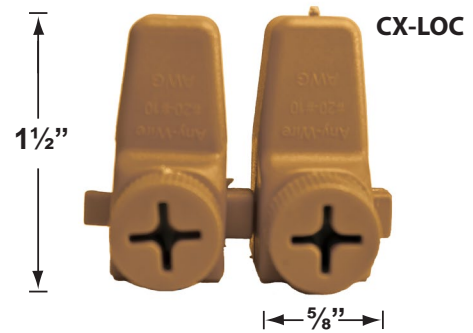

Cable Connectors

- CX-854 Direct Burial Silicone Filled Wire Nut, **Tan**
- CX-858 Speedy Cable Connector, Supply Cable up to 10-2, **Black**
- CX-839 Universal cable connector, Supply cable up to 8-2, one/Pack **Black**
- CX-LOC Quick-Locking Silicone Filled Wire Connector, 25 Sets (50 per Pack)