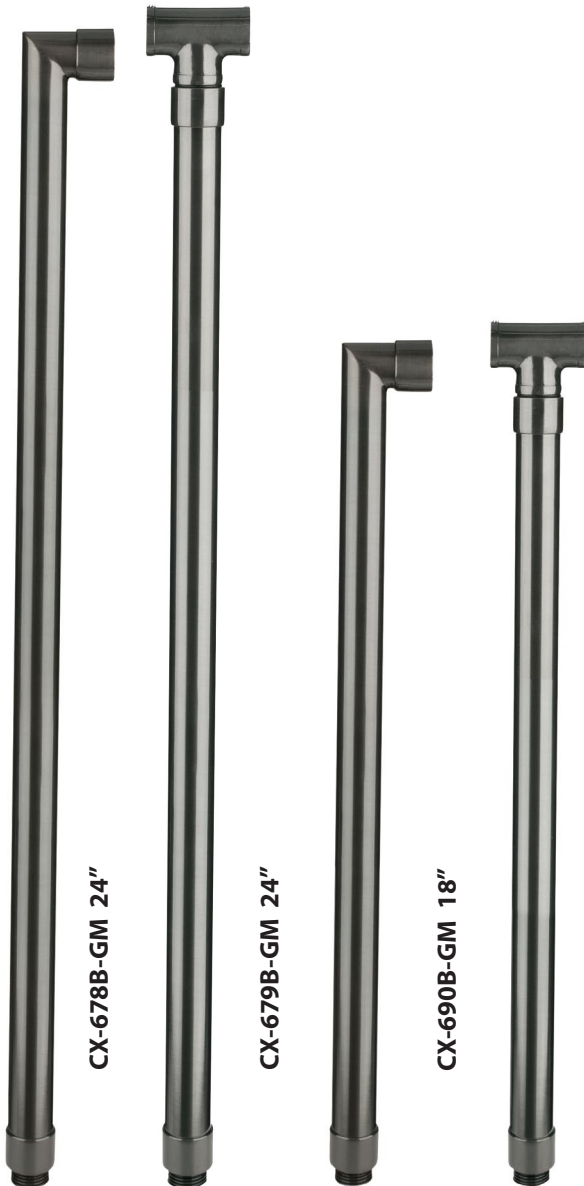

**CX-682B-GM 6"**

**CX-683B-GM 12"**

**CX-684B-GM 18"**

**CX-685B-GM 24"**

**CX-719B-GM**

**CX-718B-GM**

**CX-722-BR**

## PRODUCT # : CL-534B-GM

•Directional Lights

•Cast Brass

### Mounting Posts For Sign Light & Path Light Applications

- CX-678B-GM 24" Brass Single Head Post, **Gun Metal**
- CX-679B-GM 24" Brass Double Head Post, **Gun Metal**
- CX-690B-GM 18" Brass Single Head Post, **Gun Metal**
- CX-693B-GM 18" Brass Double Head Post, **Gun Metal**

### Cable Connectors

- CX-854 Direct Burial Silicone Filled Wire Nut, **Tan**
- CX-858 Speedy Cable Connector, Supply Cable up to 10-2, **Black**
- CX-839 Universal cable connector, Supply cable up to 8-2, one/Pack **Black**
- CX-LOC Quick-Locking Silicone Filled Wire Connector, 25 Sets (50 per Pack)