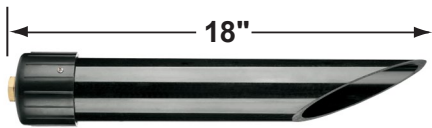

PRODUCT # : CL-534B-GM

•Directional Lights

•Cast Brass

Mounting Pedestals

- CX-601-BK 1" PVC Mounting Pedestal, 1/2" NPT, **Black**
- CX-601-VG 1" PVC Mounting Pedestal, 1/2" NPT, **Verde Green**
- CX-602-BK 2" PVC Mounting Pedestal, 1/2" NPT, **Black**
- CX-602-VG 2" PVC Mounting Pedestal, 1/2" NPT, **Verde Green**
- CX-603-BK 3" PVC Mounting Pedestal, 1/2" NPT Female Brass Hub on top, **Black**
- CX-603-VG 3" PVC Mounting Pedestal, 1/2" NPT Female Brass Hub on top, **Verde Green**

CX-603-BK

- CX-621-BK 1" PVC Cap, 1/2" NPT, **Black**
- CX-621-VG 1" PVC Cap, 1/2" NPT, **Verde Green**
- CX-622-BK 2" PVC Cap, 1/2" NPT, **Black**
- CX-622-VG 2" PVC Cap, 1/2" NPT, **Verde Green**
- CX-624-BK 3" PVC Cap, 1/2" NPT Female Brass Hub, **Black**
- CX-624-VG 3" PVC Cap, 1/2" NPT Female Brass Hub, **Verde Green**

Mounting Canopies

- CX-705B-GM Brass Flat Canopy, 1/2 NPT, **Gun Metal**
- CX-709B-GM Brass Raised Canopy, 1/2 NPT, **Gun Metal**
- CX-718B-GM 5" Brass Canopy, 3-Hole 1/2 NPT, **Gun Metal**
- CX-719B-GM Brass Tree Mounting Bracket, 1/2" NPT, **Gun Metal**
- CX-720-BR Brass Tree mount Canopy with 9" Rubber Strap stretches to 14, **Natural Brass**
- CX-721-BR Brass Tree mount Canopy with 15" Rubber Strap stretches to 22", **Natural Brass**
- CX-722-BR Brass Tree mount Canopy with 22" Rubber Strap stretches to 33", **Natural Brass**
- CX-723-BR Brass Tree mount Canopy with 31" Rubber Strap stretches to 45", **Natural Brass**
- CX-724-BR Brass Tree mount Canopy with 41" Rubber Strap stretches to 61", **Natural Brass**