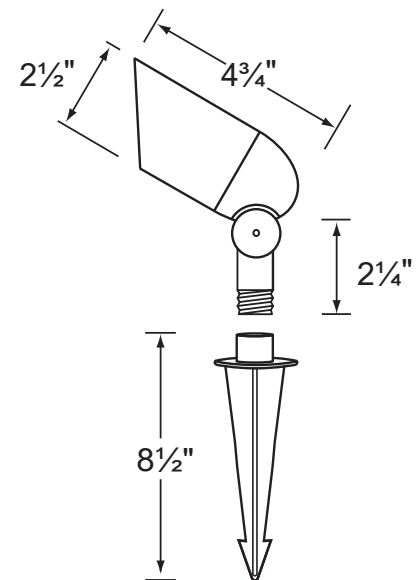

AVAILABLE LED LAMPS (Corona LED lamps have a five (5) year limited warranty against manufacturer's defects)

LAMP NUMBER	WATTS	BEAM		COLOR & TEMP.	RATED HOURS	HALOGEN EQUIVALENT
		SPREAD	LUMEN			
L-ED16-3W-SP	3.5	15° Spot	270	2700K	50,000	25 Watt
L-ED16-3W-FL	3.5	45° Flood	270	2700K	50,000	25 Watt
L-ED16-3W-WF	3.5	60° Wide Flood	270	2700K	50,000	25 Watt
L-ED16-5W-SP	5	15° Spot	350	2700K	50,000	40 Watt
L-ED16-5W-FL	5	45° Flood	350	2700K	50,000	40 Watt
L-ED16-5W-WF	5	60° Wide Flood	350	2700K	50,000	40 Watt
L-ED16-COB5W-SP	5	15° Spot	450	2700K	50,000	50 Watt
L-ED16-COB5W-FL	5	38° Flood	450	2700K	50,000	50 Watt
L-ED16-COB5W-WF	5	60° Wide Flood	450	2700K	50,000	50 Watt
L-ED16-COB5W-SP3K	5	15° Spot	470	3000K	50,000	50 Watt
L-ED16-COB5W-FL3K	5	38° Flood	470	3000K	50,000	50 Watt
L-ED16-COB5W-WF3K	5	60° Wide Flood	470	3000K	50,000	50 Watt

Single color MR-16 LED available in AMBER, BLUE, GREEN, PURPLE, RED and VIOLET

JOB INFORMATION

TYPE: _____ DATE: _____

JOB NAME & ADDRESS: _____

PRODUCT #:

TOTAL QUANTITY:

LAMP TYPE & WATTAGE:

TRANSFORMER:

CONTRACTOR:

SPECIFIER:

• When ordering LED lamp with a fixture your part number should follow the format below:

• **CL** - **product #** - **lamp** - **wattage** - **lamp angle**

CL - 535B-GM - L-ED16 - 5W - FL Example: CL-535B-GM-L-ED16-5W-FL

• Corona Lighting reserves the right to make any change and/or improvement to the design and construction of this fixture without further notification.