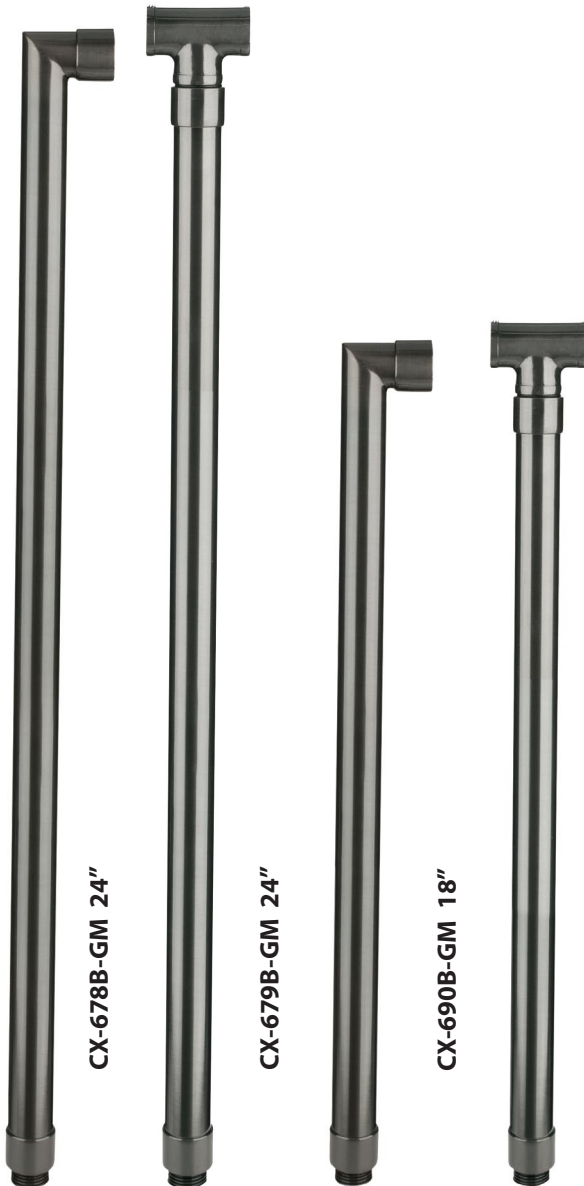

**CX-682B-GM 6"**

**CX-683B-GM 12"**

**CX-684B-GM 18"**

**CX-685B-GM 24"**

**CX-719B-GM**

**CX-718B-GM**

**CX-722-BR**

## PRODUCT # : CL-535B-GM

•Directional Lights

•Cast Brass

### Mounting Posts For Sign Light & Path Light Applications

- CX-678B-GM 24" Brass Single Head Post, **Gun Metal**
- CX-679B-GM 24" Brass Double Head Post, **Gun Metal**
- CX-690B-GM 18" Brass Single Head Post, **Gun Metal**
- CX-693B-GM 18" Brass Double Head Post, **Gun Metal**

### Cable Connectors

- CX-854 Direct Burial Silicone Filled Wire Nut, **Tan**
- CX-858 Speedy Cable Connector, Supply Cable up to 10-2, **Black**
- CX-839 Universal cable connector, Supply cable up to 8-2, one/Pack **Black**
- CX-LOC Quick-Locking Silicone Filled Wire Connector, 25 Sets (50 per Pack)