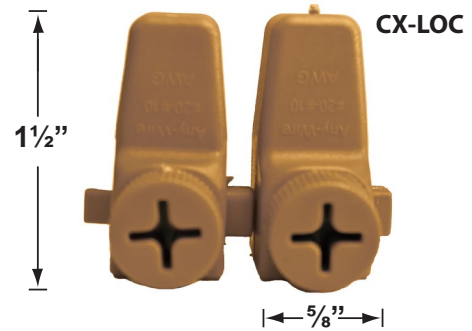

Cable Connectors

- CX-854 Direct Burial Silicone Filled Wire Nut, **Tan**
- CX-858 Speedy Cable Connector, Supply Cable up to 10-2, **Black**
- CX-839 Universal cable connector, Supply cable up to 8-2, one/Pack **Black**
- CX-LOC Quick-Locking Silicone Filled Wire Connector, 25 Sets (50 per Pack)