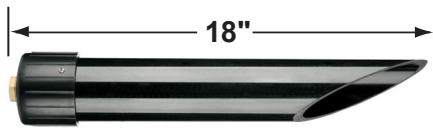

PRODUCT # : CL-535B-GM

•Directional Lights

•Cast Brass

Mounting Pedestals

- CX-601-BK 1" PVC Mounting Pedestal, 1/2" NPT, **Black**
- CX-601-VG 1" PVC Mounting Pedestal, 1/2" NPT, **Verde Green**
- CX-602-BK 2" PVC Mounting Pedestal, 1/2" NPT, **Black**
- CX-602-VG 2" PVC Mounting Pedestal, 1/2" NPT, **Verde Green**
- CX-603-BK 3" PVC Mounting Pedestal, 1/2" NPT Female Brass Hub on top, **Black**
- CX-603-VG 3" PVC Mounting Pedestal, 1/2" NPT Female Brass Hub on top, **Verde Green**

CX-603-BK

- CX-621-BK 1" PVC Cap, 1/2" NPT, **Black**
- CX-621-VG 1" PVC Cap, 1/2" NPT, **Verde Green**
- CX-622-BK 2" PVC Cap, 1/2" NPT, **Black**
- CX-622-VG 2" PVC Cap, 1/2" NPT, **Verde Green**
- CX-624-BK 3" PVC Cap, 1/2" NPT Female Brass Hub, **Black**
- CX-624-VG 3" PVC Cap, 1/2" NPT Female Brass Hub, **Verde Green**

Mounting Canopies

- CX-705B-GM Brass Flat Canopy, 1/2" NPT, **Gun Metal**
- CX-709B-GM Brass Raised Canopy, 1/2" NPT, **Gun Metal**
- CX-718B-GM 5" Brass Canopy, 3-Hole 1/2" NPT, **Gun Metal**
- CX-719B-GM Brass Tree Mounting Bracket, 1/2" NPT, **Gun Metal**
- CX-720-BR Brass Tree mount Canopy with 9" Rubber Strap stretches to 14, **Natural Brass**
- CX-721-BR Brass Tree mount Canopy with 15" Rubber Strap stretches to 22", **Natural Brass**
- CX-722-BR Brass Tree mount Canopy with 22" Rubber Strap stretches to 33", **Natural Brass**
- CX-723-BR Brass Tree mount Canopy with 31" Rubber Strap stretches to 45", **Natural Brass**
- CX-724-BR Brass Tree mount Canopy with 41" Rubber Strap stretches to 61", **Natural Brass**