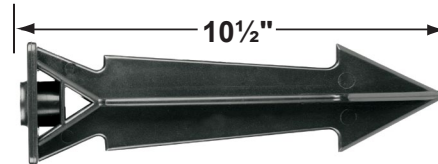

Ground Spikes

- CX-642-BK 8.5" ABS Spike, 1/2" NPT, **Black**
- CX-642-BZ 8.5" ABS Spike, 1/2" NPT, **Bronze**
- CX-643-BZ 8.5" ABS Spike, 1/2" NPT, **Bronze**

CX-647-BK

- CX-646-BK 8" ABS Spike, 1/2" NPT, **Black**
- CX-646-BR 8" ABS Spike, 1/2" NPT, **Natural Brass**
- CX-646-SS 8" ABS Spike, 1/2" NPT, **Stainless Steel**
- CX-647-BK 10.5" Heavy Duty ABS Spike, 1/2" NPT, **Black**

Mounting Risers

- CX-682B-GM 6" Brass Riser, 1/2" NPT Male/Female, **Gun Metal**
- CX-683B-GM 12" Brass Riser, 1/2" NPT Male/Female, **Gun Metal**
- CX-684B-GM 18" Brass Riser, 1/2" NPT Male/Female, **Gun Metal**
- CX-685B-GM 24" Brass Riser, 1/2" NPT Male/Female, **Gun Metal**