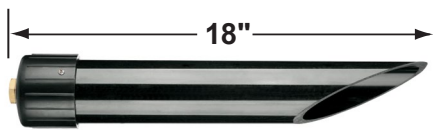

PRODUCT # : CL-535B-SI

•Directional Lights

•Cast Brass

Mounting Pedestals

- CX-601-BK 1" PVC Mounting Pedestal, 1/2" NPT, **Black**
- CX-601-VG 1" PVC Mounting Pedestal, 1/2" NPT, **Verde Green**
- CX-602-BK 2" PVC Mounting Pedestal, 1/2" NPT, **Black**
- CX-602-VG 2" PVC Mounting Pedestal, 1/2" NPT, **Verde Green**
- CX-603-BK 3" PVC Mounting Pedestal, 1/2" NPT Female Brass Hub on top, **Black**
- CX-603-VG 3" PVC Mounting Pedestal, 1/2" NPT Female Brass Hub on top, **Verde Green**

CX-603-BK

- CX-621-BK 1" PVC Cap, 1/2" NPT, **Black**
- CX-621-VG 1" PVC Cap, 1/2" NPT, **Verde Green**
- CX-622-BK 2" PVC Cap, 1/2" NPT, **Black**
- CX-622-VG 2" PVC Cap, 1/2" NPT, **Verde Green**
- CX-624-BK 3" PVC Cap, 1/2" NPT Female Brass Hub, **Black**
- CX-624-VG 3" PVC Cap, 1/2" NPT Female Brass Hub, **Verde Green**

Mounting Canopies

- CX-705B-SI Brass Flat Canopy, 1/2" NPT, **Silver Plated**
- CX-709B-SI Brass Raised Canopy, 1/2" NPT, **Silver Plated**
- CX-718B-SI 5" Brass Canopy, 3-Hole 1/2" NPT, **Silver Plated**
- CX-719B-SI Brass Tree Mounting Bracket, 1/2" NPT, **Silver Plated**
- CX-720-BR Brass Tree mount Canopy with 9" Rubber Strap stretches to 14, **Natural Brass**
- CX-721-BR Brass Tree mount Canopy with 15" Rubber Strap stretches to 22", **Natural Brass**
- CX-722-BR Brass Tree mount Canopy with 22" Rubber Strap stretches to 33", **Natural Brass**
- CX-723-BR Brass Tree mount Canopy with 31" Rubber Strap stretches to 45", **Natural Brass**
- CX-724-BR Brass Tree mount Canopy with 41" Rubber Strap stretches to 61", **Natural Brass**