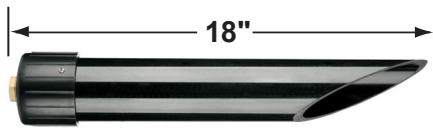

PRODUCT # : CL-539

• Directional Light

• Cast Aluminum

Mounting Pedestals

- CX-601-BK 1" PVC Mounting Pedestal, 1/2" NPT, **Black**
- CX-601-VG 1" PVC Mounting Pedestal, 1/2" NPT, **Verde Green**
- CX-602-BK 2" PVC Mounting Pedestal, 1/2" NPT, **Black**
- CX-602-VG 2" PVC Mounting Pedestal, 1/2" NPT, **Verde Green**
- CX-603-BK 3" PVC Mounting Pedestal, 1/2" NPT Female Brass Hub on top, **Black**
- CX-603-VG 3" PVC Mounting Pedestal, 1/2" NPT Female Brass Hub on top, **Verde Green**

CX-603-BK

- CX-621-BK 1" PVC Cap, 1/2" NPT, **Black**
- CX-621-VG 1" PVC Cap, 1/2" NPT, **Verde Green**
- CX-622-BK 2" PVC Cap, 1/2" NPT, **Black**
- CX-622-VG 2" PVC Cap, 1/2" NPT, **Verde Green**
- CX-624-BK 3" PVC Cap, 1/2" NPT Female Brass Hub, **Black**
- CX-624-VG 3" PVC Cap, 1/2" NPT Female Brass Hub, **Verde Green**