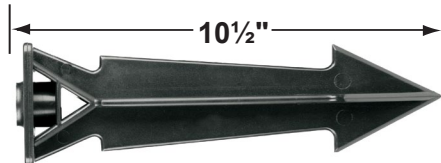

Ground Spikes

- CX-642-BK 8.5" ABS Spike, 1/2" NPT, **Black**
- CX-642-BZ 8.5" ABS Spike, 1/2" NPT, **Bronze**
- CX-643-BZ 8.5" ABS Spike, 1/2" NPT, **Bronze**

CX-647-BK