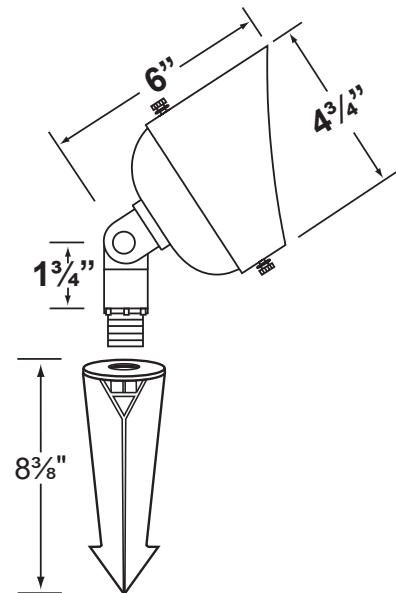

AVAILABLE LED LAMPS (Corona LED lamps have a five (5) year limited warranty against manufacturer's defects)

LAMP NUMBER	WATTS	BEAM		COLOR & TEMP.	RATED HOURS	HALOGEN EQUIVALENT
		SPREAD	LUMEN			
L-ED36-6W-FL	6	45° Flood	610	2700K	50,000	35 Watt
L-ED36-6W-WF	6	60° Wide Flood	610	2700K	50,000	35 Watt
L-ED36-10W-FL	10	45° Flood	800	2700K	50,000	50 Watt
L-ED36-10W-WF	10	60° Wide Flood	800	2700K	50,000	50 Watt
L-ED36-13W-FL	13	45° Flood	1150	2700K	50,000	75 Watt
L-ED36-13W-WF	13	60° Wide Flood	1150	2700K	50,000	75 Watt

For more additional Lamps, and accessories visit Coronalighting.com

JOB INFORMATION

TYPE: DATE:

JOB NAME & ADDRESS:

PRODUCT #:

TOTAL QUANTITY:

LAMP TYPE & WATTAGE:

TRANSFORMER:

CONTRACTOR:

SPECIFIER:

• When ordering LED lamp with a fixture your part number should follow the format below:

• CL - product # - color - lamp - wattage - lamp angle

CL - 539 - BZ - L-ED36 - 13W - FL

Example: CL-539-BZ-L-ED36-13W-FL

• Corona Lighting reserves the right to make any change and/or improvement to the design and construction of this fixture without further notification.