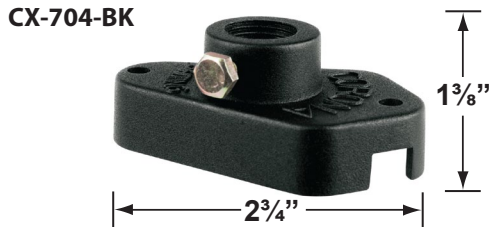

SPECIFICATION SHEET

PRODUCT # : CL-539

• Directional Light

• Cast Aluminum

Fixture Specifications:

Housing & Shroud: Precision machined cast aluminum. The two brass thumb screws allow field adjustments. Shroud is rotatable 360° to prevent glare.

CX-671-BK 6"

CX-672-BK 12"

CX-673-BK 18"

PRODUCT # : CL-539

• Directional Light

• Cast Aluminum

Mounting Brackets

CX-700 Aluminum Bracket with 1/2" NPT
Finishes: **BK**- Black, **BZ**- Bronze, **GR**- Green,
GT- Granite, **RT**- Rust, **VG**- Verde Green,
WH- White

CX-704 Aluminum Oval Bracket with 1/2" NPT Female Hub
Finishes: **BK**- Black, **BZ**- Bronze, **GR**- Green,
GT- Granite, **RT**- Rust, **VG**- Verde Green,
WH- White

Cable Connectors

CX-854 Direct Burial Silicone Filled Wire Nut, **Tan**
CX-858 Speedy Cable Connector, Supply Cable up to 10-2, **Black**
CX-839 Universal cable connector, Supply cable up to 8-2,
one/Pack **Black**
CX-LOC Quick-Locking Silicone Filled Wire Connector, 25 Sets (50
per Pack)