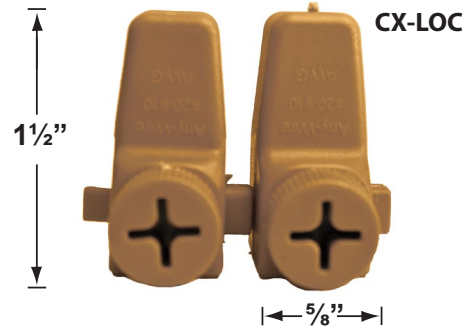

Cable Connectors

- CX-854 Direct Burial Silicone Filled Wire Nut, **Tan**
- CX-858 Speedy Cable Connector, Supply Cable up to 10-2, **Black**
- CX-839 Universal cable connector, Supply cable up to 8-2, one/Pack **Black**
- CX-LOC Quick-Locking Silicone Filled Wire Connector, 25 Sets (50 per Pack)

Special Lenses & Honeycomb Louvers

- CX-238 MR-16 Snap-on holder, **Silver Plated**
- CX-239 MR-16 honeycomb louver, **Black**
- CX-240-AM MR-16 color lens, **Amber**
- CX-240-BL MR-16 color lens, **Blue**
- CX-240-GR MR-16 color lens, **Green**
- CX-240-RD MR-16 color lens, **Red**
- CX-240-YL MR-16 color lens, **Yellow**
- CX-241 MR-16 lens, **Linear Spread**
- CX-242 MR-16 lens, **Frosted**
- CX-243 MR-16 lens, **Prismatic**

•For MR-16 Lenses and Louvers, you will need the CX-238