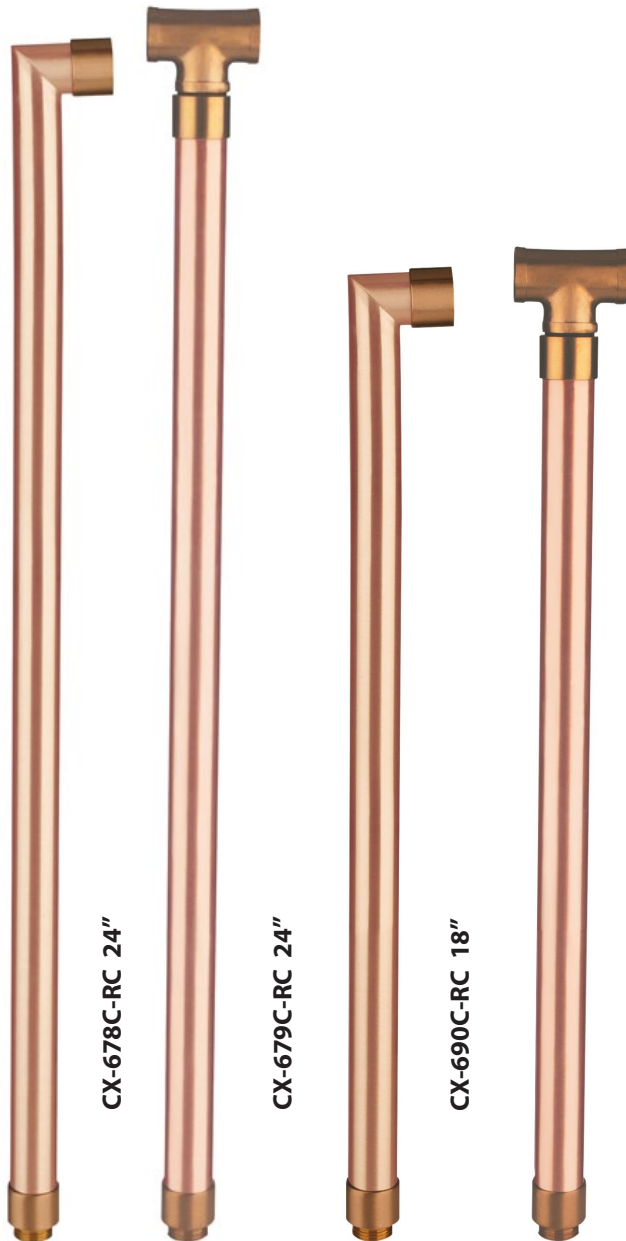

PRODUCT # : CL-540C-RC

•Directional Lights

•Solid Copper

Mounting Posts For Path Light Applications

- CX-678C-RC 24" Copper Single Head Post, **Raw Copper**
- CX-679C-RC 24" Copper Double Head Post, **Raw Copper**
- CX-690C-RC 18" Copper Single Head Post, **Raw Copper**
- CX-693C-RC 18" Copper Double Head Post, **Raw Copper**