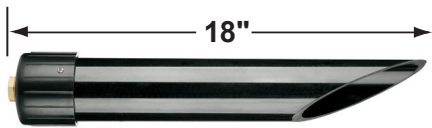

PRODUCT # : CL-540C-RC

•Directional Lights

•Solid Copper

Mounting Pedestals

- CX-601-BK 1" PVC Mounting Pedestal, 1/2" NPT, **Black**
- CX-601-VG 1" PVC Mounting Pedestal, 1/2" NPT, **Verde Green**
- CX-602-BK 2" PVC Mounting Pedestal, 1/2" NPT, **Black**
- CX-602-VG 2" PVC Mounting Pedestal, 1/2" NPT, **Verde Green**
- CX-603-BK 3" PVC Mounting Pedestal, 1/2" NPT Female Brass Hub on top, **Black**
- CX-603-VG 3" PVC Mounting Pedestal, 1/2" NPT Female Brass Hub on top, **Verde Green**

CX-603-BK

- CX-621-BK 1" PVC Cap, 1/2" NPT, **Black**
- CX-621-VG 1" PVC Cap, 1/2" NPT, **Verde Green**
- CX-622-BK 2" PVC Cap, 1/2" NPT, **Black**
- CX-622-VG 2" PVC Cap, 1/2" NPT, **Verde Green**
- CX-624-BK 3" PVC Cap, 1/2" NPT Female Brass Hub, **Black**
- CX-624-VG 3" PVC Cap, 1/2" NPT Female Brass Hub, **Verde Green**

Mounting Canopies

- CX-705B-BR Brass Flat Canopy, 1/2" NPT, **Natural Brass**
- CX-709B-BR Brass Raised Canopy, 1/2" NPT, **Natural Brass**
- CX-719B-BR Brass Tree Mounting Bracket, 1/2" NPT, **Natural Brass**
- CX-720-BR Brass Tree mount Canopy with 9" Rubber Strap stretches to 14, **Natural Brass**
- CX-721-BR Brass Tree mount Canopy with 15" Rubber Strap stretches to 22", **Natural Brass**
- CX-722-BR Brass Tree mount Canopy with 22" Rubber Strap stretches to 33", **Natural Brass**
- CX-723-BR Brass Tree mount Canopy with 31" Rubber Strap stretches to 45", **Natural Brass**
- CX-724-BR Brass Tree mount Canopy with 41" Rubber Strap stretches to 61", **Natural Brass**