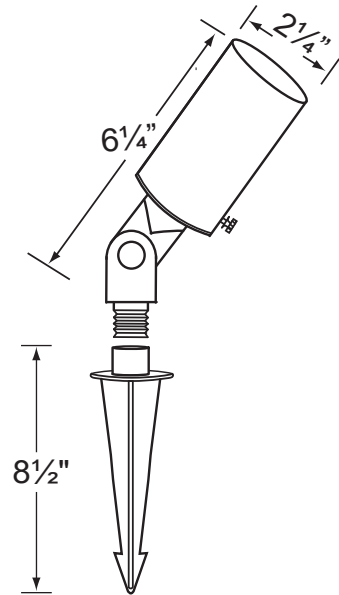

AVAILABLE LED LAMPS (Corona LED lamps have a five (5) year limited warranty against manufacturer's defects)

LAMP NUMBER	WATTS	BEAM		COLOR & TEMP.	RATED HOURS	HALOGEN EQUIVALENT
		SPREAD	LUMEN			
L-ED16-3W-SP	3.5	15° Spot	270	2700K	50,000	25 Watt
L-ED16-3W-FL	3.5	45° Flood	270	2700K	50,000	25 Watt
L-ED16-3W-WF	3.5	60° Wide Flood	270	2700K	50,000	25 Watt
L-ED16-5W-SP	5	15° Spot	350	2700K	50,000	40 Watt
L-ED16-5W-FL	5	45° Flood	350	2700K	50,000	40 Watt
L-ED16-5W-WF	5	60° Wide Flood	350	2700K	50,000	40 Watt
L-ED16-COB5W-SP	5	15° Spot	450	2700K	50,000	50 Watt
L-ED16-COB5W-FL	5	38° Flood	450	2700K	50,000	50 Watt
L-ED16-COB5W-WF	5	60° Wide Flood	450	2700K	50,000	50 Watt
L-ED16-COB5W-SP3K	5	15° Spot	470	3000K	50,000	50 Watt
L-ED16-COB5W-FL3K	5	38° Flood	470	3000K	50,000	50 Watt
L-ED16-COB5W-WF3K	5	60° Wide Flood	470	3000K	50,000	50 Watt

Single color MR-16 LED available in AMBER, BLUE, GREEN, PURPLE, RED and VIOLET

JOB INFORMATION

TYPE: _____ DATE: _____

JOB NAME & ADDRESS: _____

PRODUCT #:

TOTAL QUANTITY:

LAMP TYPE & WATTAGE:

TRANSFORMER:

CONTRACTOR:

SPECIFIER:

• When ordering LED lamp with a fixture your part number should follow the format below:

• CL - product # - lamp - wattage - lamp angle

CL - 540C-RC - L-ED16 - 5W - FL

Example: CL-540C-RC-L-ED16-5W-FL

• Corona Lighting reserves the right to make any change and/or improvement to the design and construction of this fixture without further notification.