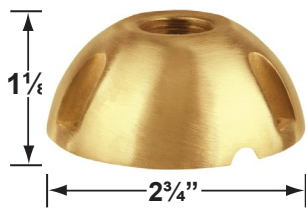

CX-709B-BR