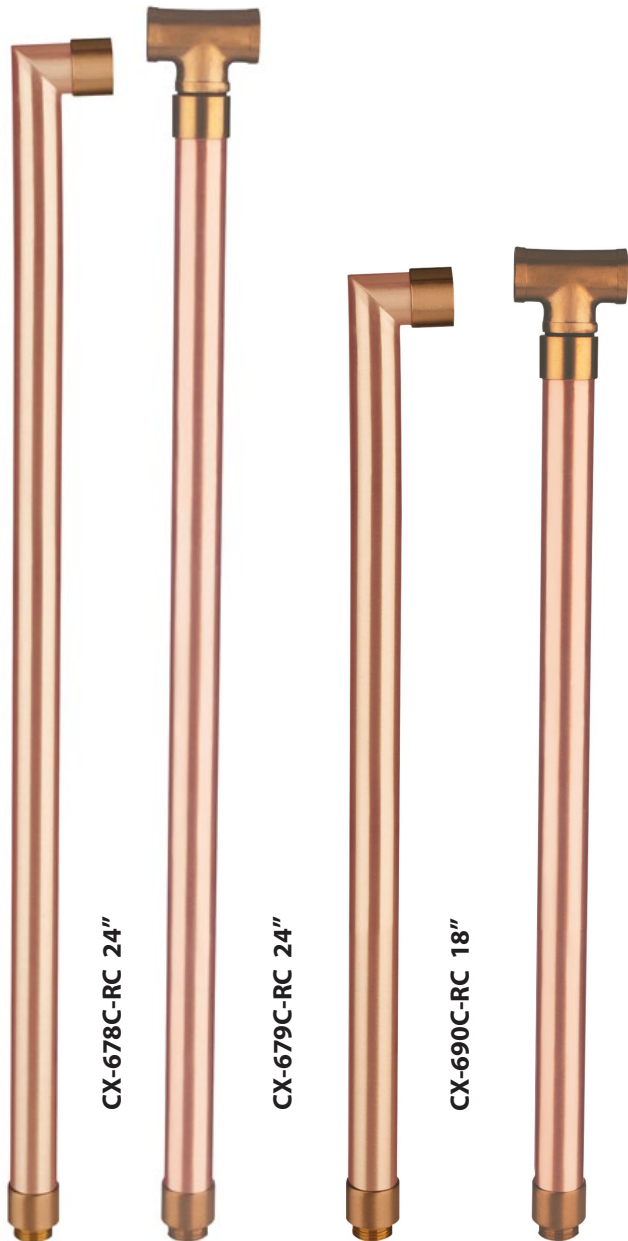

ACCESSORIES SHEET

PRODUCT # : CL-541C-RC

•Directional Lights

•Solid Copper

Mounting Posts For Path Light Applications

- CX-678C-RC 24" Copper Single Head Post, **Raw Copper**
- CX-679C-RC 24" Copper Double Head Post, **Raw Copper**
- CX-690C-RC 18" Copper Single Head Post, **Raw Copper**
- CX-693C-RC 18" Copper Double Head Post, **Raw Copper**