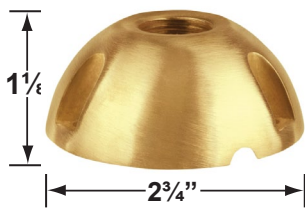

CX-709B-BR