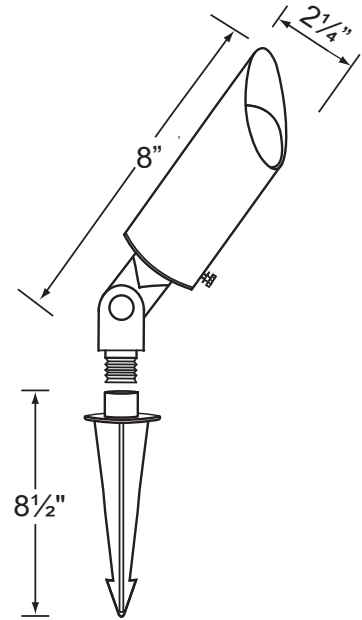

AVAILABLE LED LAMPS (Corona LED lamps have a five (5) year limited warranty against manufacturer's defects)

LAMP NUMBER	WATTS	BEAM		COLOR & TEMP.	RATED HOURS	HALOGEN EQUIVALENT
		SPREAD	LUMEN			
L-ED16-3W-SP	3.5	15° Spot	270	2700K	50,000	25 Watt
L-ED16-3W-FL	3.5	45° Flood	270	2700K	50,000	25 Watt
L-ED16-3W-WF	3.5	60° Wide Flood	270	2700K	50,000	25 Watt
L-ED16-5W-SP	5	15° Spot	350	2700K	50,000	40 Watt
L-ED16-5W-FL	5	45° Flood	350	2700K	50,000	40 Watt
L-ED16-5W-WF	5	60° Wide Flood	350	2700K	50,000	40 Watt
L-ED16-COB5W-SP	5	15° Spot	450	2700K	50,000	50 Watt
L-ED16-COB5W-FL	5	38° Flood	450	2700K	50,000	50 Watt
L-ED16-COB5W-WF	5	60° Wide Flood	450	2700K	50,000	50 Watt
L-ED16-COB5W-SP3K	5	15° Spot	470	3000K	50,000	50 Watt
L-ED16-COB5W-FL3K	5	38° Flood	470	3000K	50,000	50 Watt
L-ED16-COB5W-WF3K	5	60° Wide Flood	470	3000K	50,000	50 Watt

Single color MR-16 LED available in AMBER, BLUE, GREEN, PURPLE, RED and VIOLET

JOB INFORMATION

TYPE: _____ DATE: _____

JOB NAME & ADDRESS: _____

PRODUCT #:

TOTAL QUANTITY:

LAMP TYPE & WATTAGE:

TRANSFORMER:

CONTRACTOR:

SPECIFIER:

• When ordering LED lamp with a fixture your part number should follow the format below:

• CL - product # - lamp - wattage - lamp angle

CL - 541C-RC - L-ED16 - 5W - FL

Example: CL-541C-RC-L-ED16-5W-FL

• Corona Lighting reserves the right to make any change and/or improvement to the design and construction of this fixture without further notification.