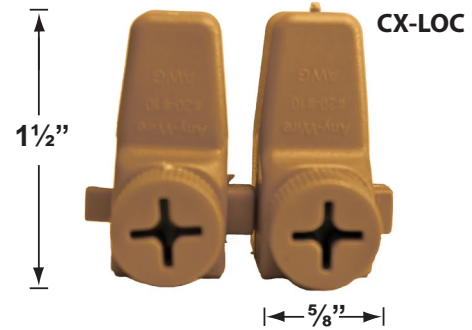

Cable Connectors

- CX-854 Direct Burial Silicone Filled Wire Nut, **Tan**
- CX-858 Speedy Cable Connector, Supply Cable up to 10-2, **Black**
- CX-839 Universal cable connector, Supply cable up to 8-2, one/Pack **Black**
- CX-LOC Quick-Locking Silicone Filled Wire Connector, 25 Sets (50 per Pack)