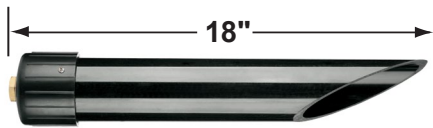

ACCESSORIES SHEET

PRODUCT # : CL-541C-RC

•Directional Lights

•Solid Copper

Mounting Pedestals

- CX-601-BK 1" PVC Mounting Pedestal, 1/2" NPT, **Black**
- CX-601-VG 1" PVC Mounting Pedestal, 1/2" NPT, **Verde Green**
- CX-602-BK 2" PVC Mounting Pedestal, 1/2" NPT, **Black**
- CX-602-VG 2" PVC Mounting Pedestal, 1/2" NPT, **Verde Green**
- CX-603-BK 3" PVC Mounting Pedestal, 1/2" NPT Female Brass Hub on top, **Black**
- CX-603-VG 3" PVC Mounting Pedestal, 1/2" NPT Female Brass Hub on top, **Verde Green**

CX-603-BK

- CX-621-BK 1" PVC Cap, 1/2" NPT, **Black**
- CX-621-VG 1" PVC Cap, 1/2" NPT, **Verde Green**
- CX-622-BK 2" PVC Cap, 1/2" NPT, **Black**
- CX-622-VG 2" PVC Cap, 1/2" NPT, **Verde Green**
- CX-624-BK 3" PVC Cap, 1/2" NPT Female Brass Hub, **Black**
- CX-624-VG 3" PVC Cap, 1/2" NPT Female Brass Hub, **Verde Green**

Mounting Canopies

- CX-705B-BR Brass Flat Canopy, 1/2" NPT, **Natural Brass**
- CX-709B-BR Brass Raised Canopy, 1/2" NPT, **Natural Brass**
- CX-719B-BR Brass Tree Mounting Bracket, 1/2" NPT, **Natural Brass**
- CX-720-BR Brass Tree mount Canopy with 9" Rubber Strap stretches to 14, **Natural Brass**
- CX-721-BR Brass Tree mount Canopy with 15" Rubber Strap stretches to 22", **Natural Brass**
- CX-722-BR Brass Tree mount Canopy with 22" Rubber Strap stretches to 33", **Natural Brass**
- CX-723-BR Brass Tree mount Canopy with 31" Rubber Strap stretches to 45", **Natural Brass**
- CX-724-BR Brass Tree mount Canopy with 41" Rubber Strap stretches to 61", **Natural Brass**