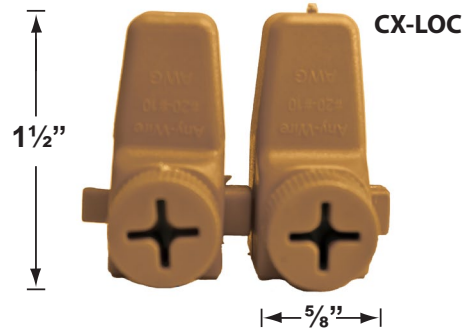

SPECIFICATION SHEET

PRODUCT # : CL-545B-AB

•Directional Lights

•Cast Brass

Fixture Specifications:

Housing & Shroud: Corrosion Resistant Cast Brass.

Finish: **AB- Antique Bronze.** Natural toning process. AB finish will vary due to artistic process. **BR.** and **SI** finishes also available.

Mounting Risers

- CX-682B-AB 6" Brass Riser, 1/2" NPT Male/Female, **Antique Bronze**
- CX-683B-AB 12" Brass Riser, 1/2" NPT Male/Female, **Antique Bronze**
- CX-684B-AB 18" Brass Riser, 1/2" NPT Male/Female, **Antique Bronze**
- CX-685B-AB 24" Brass Riser, 1/2" NPT Male/Female, **Antique Bronze**

PRODUCT # : CL-545B-AB

• Directional Lights

• Cast Brass

Mounting Posts For Sign Light & Path Light Applications

- CX-678B-AB 24" Brass Single Head Post, **Antique Bronze**
- CX-679B-AB 24" Brass Double Head Post, **Antique Bronze**
- CX-690B-AB 18" Brass Single Head Post, **Antique Bronze**
- CX-693B-AB 18" Brass Double Head Post, **Antique Bronze**

•CX-718B-AB (Mounting Canopies pg 2) is required for sign light installation.

Cable Connectors

- CX-854 Direct Burial Silicone Filled Wire Nut, **Tan**
- CX-858 Speedy Cable Connector, Supply Cable up to 10-2, **Black**
- CX-839 Universal cable connector, Supply cable up to 8-2, one/Pack **Black**
- CX-LOC Quick-Locking Silicone Filled Wire Connector, 25 Sets (50 per Pack)