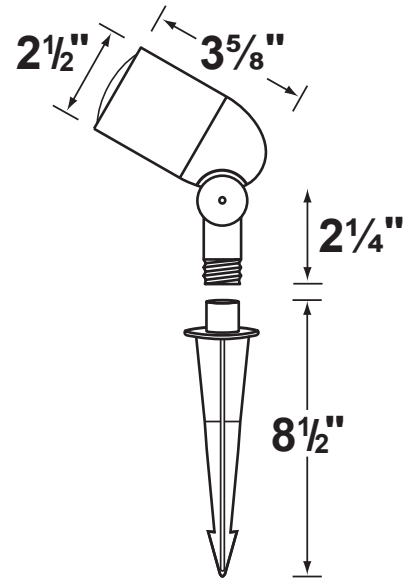

AVAILABLE LED LAMPS (Corona LED lamps have a five (5) year limited warranty against manufacturer's defects)

LAMP NUMBER	WATTS	BEAM		COLOR & TEMP.	RATED HOURS	HALOGEN EQUIVALENT
		SPREAD	LUMEN			
L-ED16-3W-SP	3.5	15° Spot	270	2700K	50,000	25 Watt
L-ED16-3W-FL	3.5	45° Flood	270	2700K	50,000	25 Watt
L-ED16-3W-WF	3.5	60° Wide Flood	270	2700K	50,000	25 Watt
L-ED16-5W-SP	5	15° Spot	350	2700K	50,000	40 Watt
L-ED16-5W-FL	5	45° Flood	350	2700K	50,000	40 Watt
L-ED16-5W-WF	5	60° Wide Flood	350	2700K	50,000	40 Watt
L-ED16-COB5W-SP	5	15° Spot	450	2700K	50,000	50 Watt
L-ED16-COB5W-FL	5	38° Flood	450	2700K	50,000	50 Watt
L-ED16-COB5W-WF	5	60° Wide Flood	450	2700K	50,000	50 Watt
L-ED16-COB5W-SP3K	5	15° Spot	470	3000K	50,000	50 Watt
L-ED16-COB5W-FL3K	5	38° Flood	470	3000K	50,000	50 Watt
L-ED16-COB5W-WF3K	5	60° Wide Flood	470	3000K	50,000	50 Watt

Single color MR-16 LED available in AMBER, BLUE, GREEN, PURPLE, RED and VIOLET

JOB INFORMATION

TYPE: DATE:

JOB NAME & ADDRESS:

PRODUCT #:

TOTAL QUANTITY:

LAMP TYPE & WATTAGE:

TRANSFORMER:

CONTRACTOR:

SPECIFIER:

• When ordering LED lamp with a fixture your part number should follow the format below:

• **CL** - **product #** - **lamp** - **wattage** - **lamp angle**

CL - 545B-AB - L-ED16 - 5W - FL

Example: CL-545B-AB-L-ED16-5W-FL

• Corona Lighting reserves the right to make any change and/or improvement to the design and construction of this fixture without further notification.