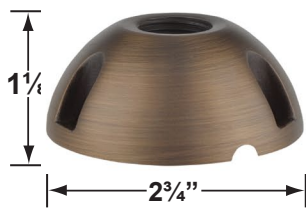

CX-709B-AB