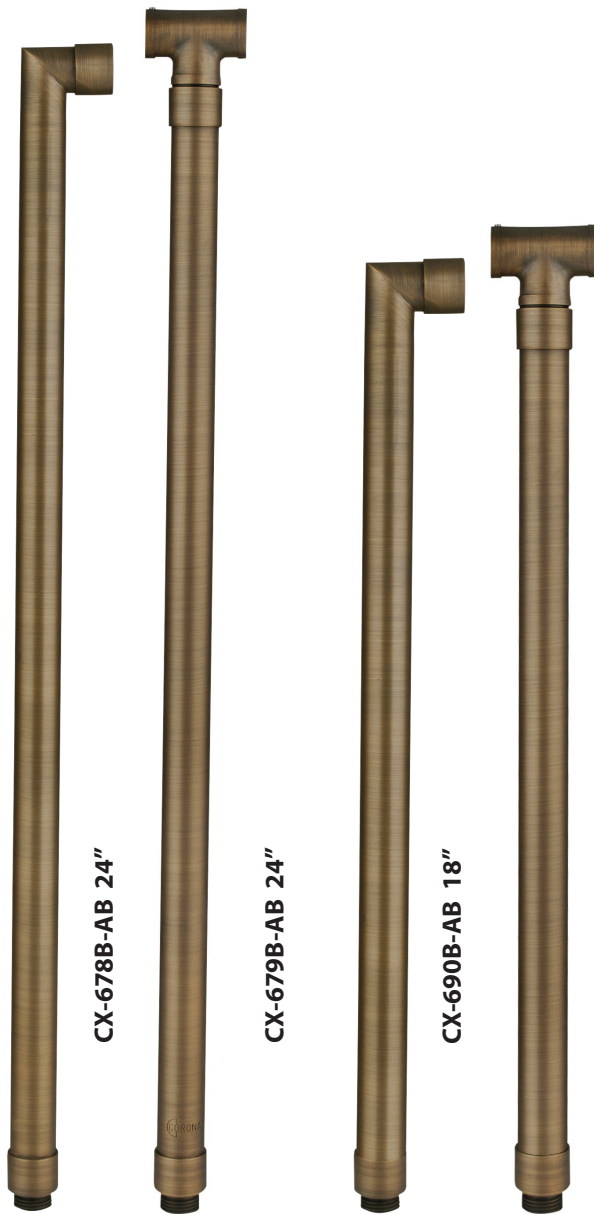

LAMP NUMBER	WATTS	BEAM		COLOR & TEMP.	RATED HOURS	HALOGEN EQUIVALENT
		SPREAD	LUMEN			
L-ED16-3W-SP	3.5	15° Spot	270	2700K	50,000	25 Watt
L-ED16-3W-FL	3.5	45° Flood	270	2700K	50,000	25 Watt
L-ED16-3W-WF	3.5	60° Wide Flood	270	2700K	50,000	25 Watt
L-ED16-5W-SP	5	15° Spot	350	2700K	50,000	40 Watt
L-ED16-5W-FL	5	45° Flood	350	2700K	50,000	40 Watt
L-ED16-5W-WF	5	60° Wide Flood	350	2700K	50,000	40 Watt
L-ED16-COB5W-SP	5	15° Spot	450	2700K	50,000	50 Watt
L-ED16-COB5W-FL	5	38° Flood	450	2700K	50,000	50 Watt
L-ED16-COB5W-WF	5	60° Wide Flood	450	2700K	50,000	50 Watt
L-ED16-COB5W-SP3K	5	15° Spot	470	3000K	50,000	50 Watt
L-ED16-COB5W-FL3K	5	38° Flood	470	3000K	50,000	50 Watt
L-ED16-COB5W-WF3K	5	60° Wide Flood	470	3000K	50,000	50 Watt

PRODUCT # : CL-545B-AB

• Directional Lights

• Cast Brass

Mounting Posts For Sign Light & Path Light Applications

- CX-678B-AB 24" Brass Single Head Post, **Antique Bronze**
- CX-679B-AB 24" Brass Double Head Post, **Antique Bronze**
- CX-690B-AB 18" Brass Single Head Post, **Antique Bronze**
- CX-693B-AB 18" Brass Double Head Post, **Antique Bronze**

•CX-718B-AB (Mounting Canopies pg 2) is required for sign light installation.

Cable Connectors

- CX-854 Direct Burial Silicone Filled Wire Nut, **Tan**
- CX-858 Speedy Cable Connector, Supply Cable up to 10-2, **Black**
- CX-839 Universal cable connector, Supply cable up to 8-2, one/Pack **Black**
- CX-LOC Quick-Locking Silicone Filled Wire Connector, 25 Sets (50 per Pack)

Special Lenses & Honeycomb Louvers

- CX-238 MR-16 Snap-on holder, **Silver Plated**
- CX-239 MR-16 honeycomb louver, **Black**
- CX-240-AM MR-16 color lens, **Amber**
- CX-240-BL MR-16 color lens, **Blue**
- CX-240-GR MR-16 color lens, **Green**
- CX-240-RD MR-16 color lens, **Red**
- CX-240-YL MR-16 color lens, **Yellow**
- CX-241 MR-16 lens, **Linear Spread**
- CX-242 MR-16 lens, **Frosted**
- CX-243 MR-16 lens, **Prismatic**