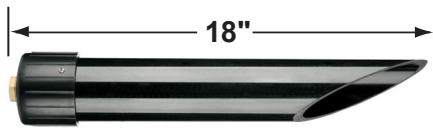

PRODUCT # : CL-545B-AB

•Directional Lights

•Cast Brass

Mounting Pedestals

- CX-601-BK 1" PVC Mounting Pedestal, 1/2" NPT, **Black**
- CX-601-VG 1" PVC Mounting Pedestal, 1/2" NPT, **Verde Green**
- CX-602-BK 2" PVC Mounting Pedestal, 1/2" NPT, **Black**
- CX-602-VG 2" PVC Mounting Pedestal, 1/2" NPT, **Verde Green**
- CX-603-BK 3" PVC Mounting Pedestal, 1/2" NPT Female Brass Hub on top, **Black**
- CX-603-VG 3" PVC Mounting Pedestal, 1/2" NPT Female Brass Hub on top, **Verde Green**

CX-603-BK

- CX-621-BK 1" PVC Cap, 1/2" NPT, **Black**
- CX-621-VG 1" PVC Cap, 1/2" NPT, **Verde Green**
- CX-622-BK 2" PVC Cap, 1/2" NPT, **Black**
- CX-622-VG 2" PVC Cap, 1/2" NPT, **Verde Green**
- CX-624-BK 3" PVC Cap, 1/2" NPT Female Brass Hub, **Black**
- CX-624-VG 3" PVC Cap, 1/2" NPT Female Brass Hub, **Verde Green**

Mounting Canopies

- CX-705B-AB Brass Flat Canopy, 1/2" NPT, **Antique Bronze**
- CX-709B-AB Brass Raised Canopy, 1/2" NPT, **Antique Bronze**
- CX-718B-AB 5" Brass Canopy, 3-Hole 1/2" NPT, **Antique Bronze**
- CX-719B-AB Brass Tree Mounting Bracket, 1/2" NPT, **Antique Bronze**
- CX-720-BR Brass Tree mount Canopy with 9" Rubber Strap stretches to 14, **Natural Brass**
- CX-721-BR Brass Tree mount Canopy with 15" Rubber Strap stretches to 22", **Natural Brass**
- CX-722-BR Brass Tree mount Canopy with 22" Rubber Strap stretches to 33", **Natural Brass**
- CX-723-BR Brass Tree mount Canopy with 31" Rubber Strap stretches to 45", **Natural Brass**
- CX-724-BR Brass Tree mount Canopy with 41" Rubber Strap stretches to 61", **Natural Brass**