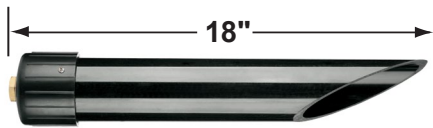

PRODUCT # : CL-545B-SI

•Directional Lights

•Cast Brass

Mounting Pedestals

- CX-601-BK 1" PVC Mounting Pedestal, 1/2" NPT, **Black**
- CX-601-VG 1" PVC Mounting Pedestal, 1/2" NPT, **Verde Green**
- CX-602-BK 2" PVC Mounting Pedestal, 1/2" NPT, **Black**
- CX-602-VG 2" PVC Mounting Pedestal, 1/2" NPT, **Verde Green**
- CX-603-BK 3" PVC Mounting Pedestal, 1/2" NPT Female Brass Hub on top, **Black**
- CX-603-VG 3" PVC Mounting Pedestal, 1/2" NPT Female Brass Hub on top, **Verde Green**

CX-603-BK

- CX-621-BK 1" PVC Cap, 1/2" NPT, **Black**
- CX-621-VG 1" PVC Cap, 1/2" NPT, **Verde Green**
- CX-622-BK 2" PVC Cap, 1/2" NPT, **Black**
- CX-622-VG 2" PVC Cap, 1/2" NPT, **Verde Green**
- CX-624-BK 3" PVC Cap, 1/2" NPT Female Brass Hub, **Black**
- CX-624-VG 3" PVC Cap, 1/2" NPT Female Brass Hub, **Verde Green**

Mounting Canopies

- CX-705B-SI Brass Flat Canopy, 1/2" NPT, **Silver Plated**
- CX-709B-SI Brass Raised Canopy, 1/2" NPT, **Silver Plated**
- CX-718B-SI 5" Brass Canopy, 3-Hole 1/2" NPT, **Silver Plated**
- CX-719B-SI Brass Tree Mounting Bracket, 1/2" NPT, **Silver Plated**
- CX-720-BR Brass Tree mount Canopy with 9" Rubber Strap stretches to 14, **Natural Brass**
- CX-721-BR Brass Tree mount Canopy with 15" Rubber Strap stretches to 22", **Natural Brass**
- CX-722-BR Brass Tree mount Canopy with 22" Rubber Strap stretches to 33", **Natural Brass**
- CX-723-BR Brass Tree mount Canopy with 31" Rubber Strap stretches to 45", **Natural Brass**
- CX-724-BR Brass Tree mount Canopy with 41" Rubber Strap stretches to 61", **Natural Brass**