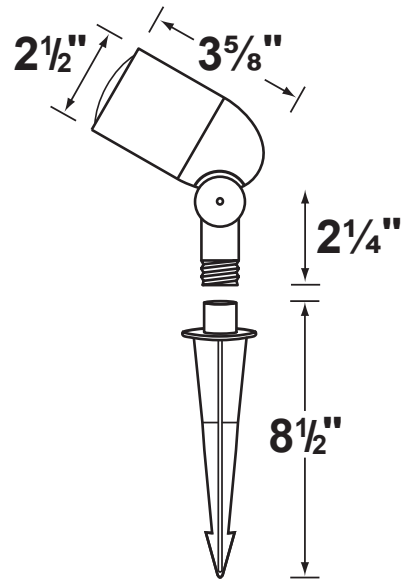

AVAILABLE LED LAMPS (Corona LED lamps have a five (5) year limited warranty against manufacturer's defects)

LAMP NUMBER	WATTS	BEAM		COLOR & TEMP.	RATED HOURS	HALOGEN EQUIVALENT
		SPREAD	LUMEN			
L-ED16-3W-SP	3.5	15° Spot	270	2700K	50,000	25 Watt
L-ED16-3W-FL	3.5	45° Flood	270	2700K	50,000	25 Watt
L-ED16-3W-WF	3.5	60° Wide Flood	270	2700K	50,000	25 Watt
L-ED16-5W-SP	5	15° Spot	350	2700K	50,000	40 Watt
L-ED16-5W-FL	5	45° Flood	350	2700K	50,000	40 Watt
L-ED16-5W-WF	5	60° Wide Flood	350	2700K	50,000	40 Watt
L-ED16-COB5W-SP	5	15° Spot	450	2700K	50,000	50 Watt
L-ED16-COB5W-FL	5	38° Flood	450	2700K	50,000	50 Watt
L-ED16-COB5W-WF	5	60° Wide Flood	450	2700K	50,000	50 Watt
L-ED16-COB5W-SP3K	5	15° Spot	470	3000K	50,000	50 Watt
L-ED16-COB5W-FL3K	5	38° Flood	470	3000K	50,000	50 Watt
L-ED16-COB5W-WF3K	5	60° Wide Flood	470	3000K	50,000	50 Watt

Single color MR-16 LED available in AMBER, BLUE, GREEN, PURPLE, RED and VIOLET

JOB INFORMATION

TYPE: DATE:

JOB NAME & ADDRESS:

PRODUCT #:

TOTAL QUANTITY:

LAMP TYPE & WATTAGE:

TRANSFORMER:

CONTRACTOR:

SPECIFIER:

• When ordering LED lamp with a fixture your part number should follow the format below:

• CL - product # - lamp - wattage - lamp angle

CL - 545B-SI - L-ED16 - 5W - FL

Example: CL-545B-SI-L-ED16-5W-FL

• Corona Lighting reserves the right to make any change and/or improvement to the design and construction of this fixture without further notification.