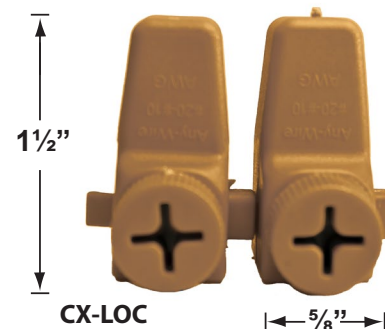

SPECIFICATION SHEET

PRODUCT # : CL-602

•Area Lights

• Aluminum

Fixture Specifications:

Housing: Interlocking die-cast aluminum sections, assembled with three (3) stainless steel screws.

Stem: Die-cast aluminum stem with 1/2" NPT on bottom.

- CX-854 Direct Burial Silicone Filled Wire Nut, **Tan**
- CX-858 Speedy Cable Connector, Supply Cable up to 10-2, **Black**
- CX-839 Universal cable connector, Supply cable up to 8-2, one/Pack **Black**
- CX-LOC Quick-Locking Silicone Filled Wire Connector, 25 Sets (50 per Pack)