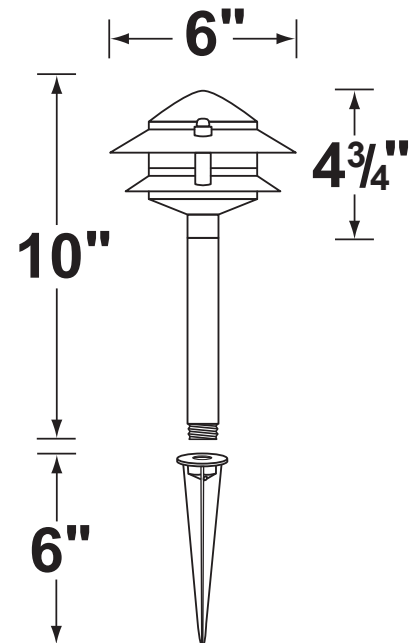

AVAILABLE LED LAMPS (Corona LED lamps have a five (5) year limited warranty against manufacturer's defects)

LAMP NUMBER	WATTS	BEAM		COLOR & TEMP.	RATED HOURS	HALOGEN EQUIVALENT
		SPREAD	LUMEN			
L-EDT3-2W	2	360°	200	2700K	25,000	20 Watt
L-EDT3-2.5W	2.5	180°	240	2700K	25,000	35 Watt
L-EDT3-2W-3K	2	360°	210	3000K	25,000	20 Watt
L-EDT3-2.5W-3K	2.5	180°	250	3000K	25,000	35 Watt
L-EDT3-AM*	2	360°	170	2000K	25,000	20 Watt

*AM- Amber color

For more additional Lamps, and accessories visit Coronalighting.com

JOB INFORMATION

TYPE: DATE:

JOB NAME & ADDRESS:

PRODUCT #:

TOTAL QUANTITY:

LAMP TYPE & WATTAGE:

TRANSFORMER:

CONTRACTOR:

SPECIFIER:

• When ordering LED lamp with a fixture your part number should follow the format below:

• CL - product # - color - lamp - wattage
CL - 602 - GR - L-EDT3 - 2W-3K

Example: CL-602-GR-L-EDT3-2W-3K

• Corona Lighting reserves the right to make any change and/or improvement to the design and construction of this fixture without further notification.