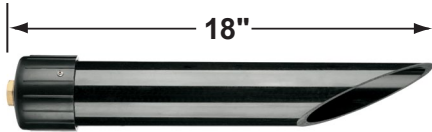

ACCESSORIES SHEET

PRODUCT # : CL-602

• Area Lights

• Aluminum

Mounting Pedestals

- CX-601-BK 1" PVC Mounting Pedestal, 1/2" NPT, **Black**
- CX-601-VG 1" PVC Mounting Pedestal, 1/2" NPT, **Verde Green**
- CX-602-BK 2" PVC Mounting Pedestal, 1/2" NPT, **Black**
- CX-602-VG 2" PVC Mounting Pedestal, 1/2" NPT, **Verde Green**
- CX-603-BK 3" PVC Mounting Pedestal, 1/2" NPT Female Brass Hub on top, **Black**
- CX-603-VG 3" PVC Mounting Pedestal, 1/2" NPT Female Brass Hub on top, **Verde Green**

CX-603-BK

- CX-604-BK 1" PVC Adjustable Mounting Pedestal, 1/2" NPT, **Black**
- CX-621-BK 1" PVC Cap, 1/2" NPT, **Black**
- CX-621-VG 1" PVC Cap, 1/2" NPT, **Verde Green**
- CX-622-BK 2" PVC Cap, 1/2" NPT, **Black**
- CX-622-VG 2" PVC Cap, 1/2" NPT, **Verde Green**
- CX-624-BK 3" PVC Cap, 1/2" NPT Female Brass Hub, **Black**
- CX-624-VG 3" PVC Cap, 1/2" NPT Female Brass Hub, **Verde Green**

Mounting Canopies

- CX-703 Aluminum tree mount canopy 1/2" NPT
  Finishes: **BK-** Black, **BZ-** Bronze, **GR-** Green,
  GT- Granite, **RT-** Rust, **VG-** Verde Green,
  WH- White