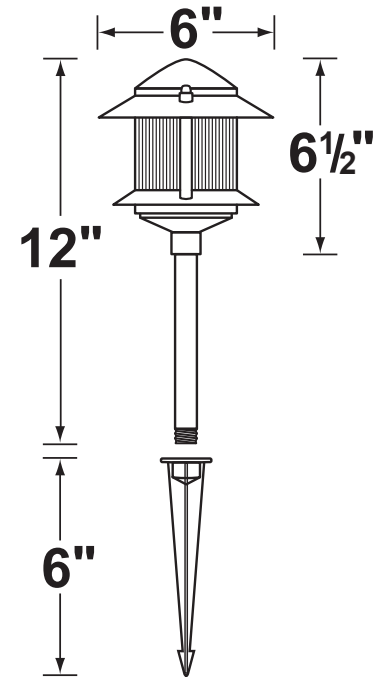

AVAILABLE LED LAMPS (Corona LED lamps have a five (5) year limited warranty against manufacturer's defects)

LAMP NUMBER	WATTS	BEAM		COLOR & TEMP.	RATED HOURS	HALOGEN EQUIVALENT
		SPREAD	LUMEN			
L-EDBA-2W	2	360°	200	2700K	25,000	20 Watt
L-EDBA-2.5W	2.5	180°	240	2700K	25,000	35 Watt
L-EDBA-2W-3K	2	360°	210	3000K	25,000	20 Watt
L-EDBA-2.5W-3K	2.5	180°	250	3000K	25,000	35 Watt
L-EDBA-AM*	2	360°	170	2000K	25,000	20 Watt

*AM- Amber color

For more additional Lamps, and accessories visit Coronalighting.com

JOB INFORMATION

TYPE: DATE:

JOB NAME & ADDRESS:

PRODUCT #:

TOTAL QUANTITY:

LAMP TYPE & WATTAGE:

TRANSFORMER:

CONTRACTOR:

SPECIFIER:

• When ordering LED lamp with a fixture your part number should follow the format below:

• CL - **product #** - **color** - **lamp** - **wattage**
CL - 605 - BK - L-EDBA - 2W-3K

Example: CL-605-BK-L-EDBA-2W-3K

• Corona Lighting reserves the right to make any change and/or improvement to the design and construction of this fixture without further notification.