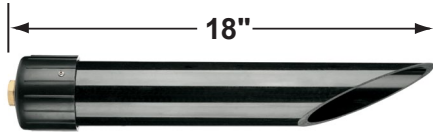

ACCESSORIES SHEET

PRODUCT # : CL-605

•Area Lights

•Aluminum

Mounting Pedestals

- CX-601-BK 1" PVC Mounting Pedestal, ½" NPT, **Black**
- CX-601-VG 1" PVC Mounting Pedestal, ½" NPT, **Verde Green**
- CX-602-BK 2" PVC Mounting Pedestal, ½" NPT, **Black**
- CX-602-VG 2" PVC Mounting Pedestal, ½" NPT, **Verde Green**
- CX-603-BK 3" PVC Mounting Pedestal, ½" NPT Female Brass Hub on top, **Black**
- CX-603-VG 3" PVC Mounting Pedestal, ½" NPT Female Brass Hub on top, **Verde Green**

CX-603-BK

- CX-604-BK 1" PVC Adjustable Mounting Pedestal, ½" NPT, **Black**
- CX-621-BK 1" PVC Cap, ½" NPT, **Black**
- CX-621-VG 1" PVC Cap, ½" NPT, **Verde Green**
- CX-622-BK 2" PVC Cap, ½" NPT, **Black**
- CX-622-VG 2" PVC Cap, ½" NPT, **Verde Green**
- CX-624-BK 3" PVC Cap, ½" NPT Female Brass Hub, **Black**
- CX-624-VG 3" PVC Cap, ½" NPT Female Brass Hub, **Verde Green**

Mounting Canopies

- CX-703 Aluminum tree mount canopy ½" NPT
  Finishes: **BK**- Black, **BZ**- Bronze, **GR**- Green,
  GT- Granite, **RT**- Rust, **VG**- Verde Green,
  WH- White