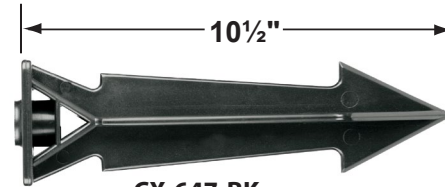

Ground Spikes

- CX-642-BK 8.5" ABS Spike, 1/2" NPT, **Black**
- CX-642-BZ 8.5" ABS Spike, 1/2" NPT, **Bronze**
- CX-643-BZ 8.5" ABS Spike, 1/2" NPT, **Bronze**

CX-647-BK

- CX-646-BK 8" ABS Spike, 1/2" NPT, **Black**
- CX-646-BR 8" ABS Spike, 1/2" NPT, **Natural Brass**
- CX-646-SS 8" ABS Spike, 1/2" NPT, **Stainless Steel**
- CX-647-BK 10.5" Heavy Duty ABS Spike, 1/2" NPT, **Black**

Mounting Risers

- CX-671 6" Aluminum Riser, 1/2 NPT Male/Female
  Finishes: **BK- Black, BZ- Bronze, GR- Green, GT- Granite, RT- Rust, VG- Verde Green, WH- White**
- CX-672 12" Aluminum Riser, 1/2 NPT Male/Female
  Finishes: **BK- Black, BZ- Bronze, GR- Green, GT- Granite, RT- Rust, VG- Verde Green, WH- White**
- CX-673 18" Aluminum Riser, 1/2 NPT Male/Female
  Finishes: **BK- Black, BZ- Bronze, GR- Green, GT- Granite, RT- Rust, VG- Verde Green, WH- White**