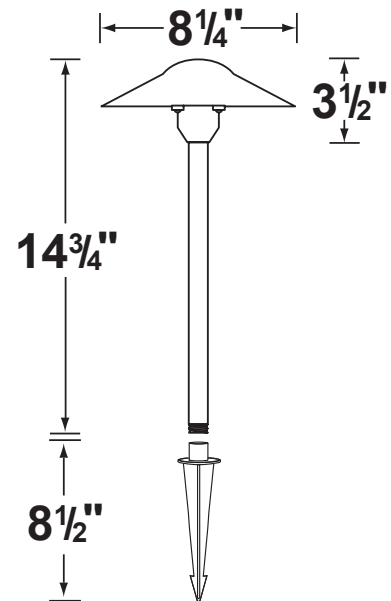

AVAILABLE LED LAMPS (Corona LED lamps have a five (5) year limited warranty against manufacturer's defects)

LAMP NUMBER	WATTS	BEAM		COLOR & TEMP.	RATED HOURS	HALOGEN EQUIVALENT
		SPREAD	LUMEN			
L-EDBA-2W	2	360°	200	2700K	25,000	20 Watt
L-EDBA-2.5W	2.5	180°	240	2700K	25,000	35 Watt
L-EDBA-2W-3K	2	360°	210	3000K	25,000	20 Watt
L-EDBA-2.5W-3K	2.5	180°	250	3000K	25,000	35 Watt
L-EDBA-AM*	2	360°	170	2000K	25,000	20 Watt

*AM- Amber color
For more additional Lamps, and accessories visit Coronalighting.com

JOB INFORMATION

TYPE: _____ DATE: _____

JOB NAME & ADDRESS: _____

PRODUCT #:

TOTAL QUANTITY:

LAMP TYPE & WATTAGE:

TRANSFORMER:

CONTRACTOR:

SPECIFIER:

• When ordering LED lamp with a fixture your part number should follow the format below:

• CL - **product #** - **color** - **lamp** - **wattage**
CL - 616 - VG - L-EDBA - 2W-3K

Example: CL-616-VG-L-EDBA-2W-3K

• Corona Lighting reserves the right to make any change and/or improvement to the design and construction of this fixture without further notification.