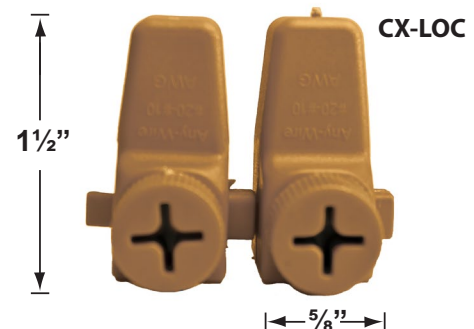

ACCESSORIES SHEET

PRODUCT # : CL-616

•Area Lights

• Aluminum

Mounting Pedestals

- CX-601-BK 1" PVC Mounting Pedestal, 1/2" NPT, **Black**
- CX-601-VG 1" PVC Mounting Pedestal, 1/2" NPT, **Verde Green**
- CX-602-BK 2" PVC Mounting Pedestal, 1/2" NPT, **Black**
- CX-602-VG 2" PVC Mounting Pedestal, 1/2" NPT, **Verde Green**
- CX-603-BK 3" PVC Mounting Pedestal, 1/2" NPT Female Brass Hub on top, **Black**
- CX-603-VG 3" PVC Mounting Pedestal, 1/2" NPT Female Brass Hub on top, **Verde Green**

- CX-604-BK 1" PVC Adjustable Mounting Pedestal, 1/2" NPT, **Black**
- CX-621-BK 1" PVC Cap, 1/2" NPT, **Black**
- CX-621-VG 1" PVC Cap, 1/2" NPT, **Verde Green**
- CX-622-BK 2" PVC Cap, 1/2" NPT, **Black**
- CX-622-VG 2" PVC Cap, 1/2" NPT, **Verde Green**
- CX-624-BK 3" PVC Cap, 1/2" NPT Female Brass Hub, **Black**
- CX-624-VG 3" PVC Cap, 1/2" NPT Female Brass Hub, **Verde Green**

Mounting Canopies

- CX-703 Aluminum tree mount canopy 1/2 NPT
  Finishes: **BK- Black, BZ- Bronze, GR- Green, GT- Granite, RT- Rust, VG- Verde Green, WH- White**

Cable Connectors

- CX-854 Direct Burial Silicone Filled Wire Nut, **Tan**
- CX-858 Speedy Cable Connector, Supply Cable up to 10-2, **Black**
- CX-839 Universal cable connector, Supply cable up to 8-2, one/Pack **Black**
- CX-LOC Quick-Locking Silicone Filled Wire Connector, 25 Sets (50 per Pack)

Ground Spikes

- CX-642-BK 8.5" ABS Spike, 1/2" NPT, **Black**
- CX-642-BZ 8.5" ABS Spike, 1/2" NPT, **Bronze**
- CX-643-BZ 8.5" ABS Spike, 1/2" NPT, **Bronze**

- CX-646-BK 8" ABS Spike, 1/2" NPT, **Black**
- CX-646-BR 8" ABS Spike, 1/2" NPT, **Natural Brass**
- CX-646-SS 8" ABS Spike, 1/2" NPT, **Stainless Steel**
- CX-647-BK 10.5" Heavy Duty ABS Spike, 1/2" NPT, **Black**

Mounting Risers