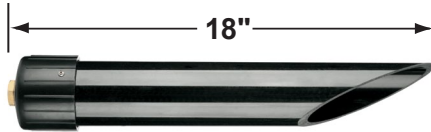

ACCESSORIES SHEET

PRODUCT # : CL-616

•Area Lights

• Aluminum

Mounting Pedestals

- CX-601-BK 1" PVC Mounting Pedestal, 1/2" NPT, **Black**
- CX-601-VG 1" PVC Mounting Pedestal, 1/2" NPT, **Verde Green**
- CX-602-BK 2" PVC Mounting Pedestal, 1/2" NPT, **Black**
- CX-602-VG 2" PVC Mounting Pedestal, 1/2" NPT, **Verde Green**
- CX-603-BK 3" PVC Mounting Pedestal, 1/2" NPT Female Brass Hub on top, **Black**
- CX-603-VG 3" PVC Mounting Pedestal, 1/2" NPT Female Brass Hub on top, **Verde Green**

CX-603-BK

- CX-604-BK 1" PVC Adjustable Mounting Pedestal, 1/2" NPT, **Black**
- CX-621-BK 1" PVC Cap, 1/2" NPT, **Black**
- CX-621-VG 1" PVC Cap, 1/2" NPT, **Verde Green**
- CX-622-BK 2" PVC Cap, 1/2" NPT, **Black**
- CX-622-VG 2" PVC Cap, 1/2" NPT, **Verde Green**
- CX-624-BK 3" PVC Cap, 1/2" NPT Female Brass Hub, **Black**
- CX-624-VG 3" PVC Cap, 1/2" NPT Female Brass Hub, **Verde Green**

Mounting Canopies

- CX-703 Aluminum tree mount canopy 1/2 NPT
  Finishes: **BK- Black, BZ- Bronze, GR- Green, GT- Granite, RT- Rust, VG- Verde Green, WH- White**