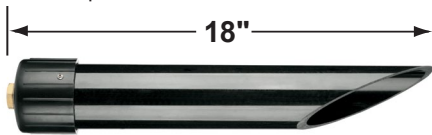

ACCESSORIES SHEET

PRODUCT # : CL-617

•Area Lights

•Aluminum

Mounting Pedestals

- CX-601-BK 1" PVC Mounting Pedestal, ½" NPT, **Black**
- CX-601-VG 1" PVC Mounting Pedestal, ½" NPT, **Verde Green**
- CX-602-BK 2" PVC Mounting Pedestal, ½" NPT, **Black**
- CX-602-VG 2" PVC Mounting Pedestal, ½" NPT, **Verde Green**
- CX-603-BK 3" PVC Mounting Pedestal, ½" NPT Female Brass Hub on top, **Black**
- CX-603-VG 3" PVC Mounting Pedestal, ½" NPT Female Brass Hub on top, **Verde Green**

CX-603-BK

- CX-604-BK 1" PVC Adjustable Mounting Pedestal, ½" NPT, **Black**
- CX-621-BK 1" PVC Cap, ½" NPT, **Black**
- CX-621-VG 1" PVC Cap, ½" NPT, **Verde Green**
- CX-622-BK 2" PVC Cap, ½" NPT, **Black**
- CX-622-VG 2" PVC Cap, ½" NPT, **Verde Green**
- CX-624-BK 3" PVC Cap, ½" NPT Female Brass Hub, **Black**
- CX-624-VG 3" PVC Cap, ½" NPT Female Brass Hub, **Verde Green**

Mounting Canopies

- CX-703 Aluminum tree mount canopy ½ NPT
  Finishes: **BK**- Black, **BZ**- Bronze, **GR**- Green,
  GT- Granite, **RT**- Rust, **VG**- Verde Green,
  WH- White