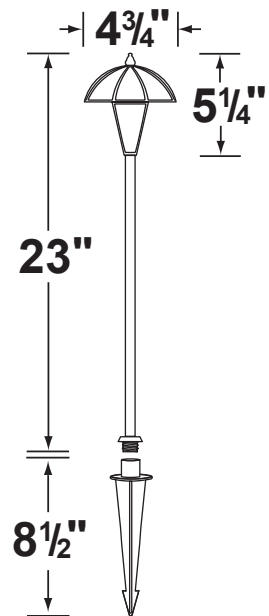

AVAILABLE LED LAMPS (Corona LED lamps have a five (5) year limited warranty against manufacturer's defects)

LAMP NUMBER	WATTS	BEAM		COLOR & TEMP.	RATED HOURS	HALOGEN EQUIVALENT
		SPREAD	LUMEN			
L-EDBA-2W	2	360°	200	2700K	25,000	20 Watt
L-EDBA-2.5W	2.5	180°	240	2700K	25,000	35 Watt
L-EDBA-2W-3K	2	360°	210	3000K	25,000	20 Watt
L-EDBA-2.5W-3K	2.5	180°	250	3000K	25,000	35 Watt
L-EDBA-AM*	2	360°	170	2000K	25,000	20 Watt

*AM- Amber color

For more additional Lamps, and accessories visit Coronalighting.com

JOB INFORMATION

TYPE: DATE:

JOB NAME & ADDRESS:

PRODUCT #:

TOTAL QUANTITY:

LAMP TYPE & WATTAGE:

TRANSFORMER:

CONTRACTOR:

SPECIFIER:

• When ordering LED lamp with a fixture your part number should follow the format below:

• CL - **product #** - **color** - **lamp** - **wattage**
CL - 617 - BK - L-EDBA - 2W-3K

Example: CL-617-BK-L-EDBA-2W-3K

• Corona Lighting reserves the right to make any change and/or improvement to the design and construction of this fixture without further notification.