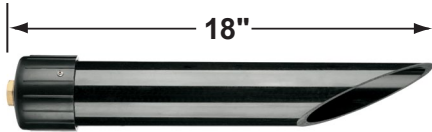

ACCESSORIES SHEET

PRODUCT # : CL-625

•Area Lights

• Aluminum

Mounting Pedestals

- CX-601-BK 1" PVC Mounting Pedestal, 1/2" NPT, **Black**
- CX-601-VG 1" PVC Mounting Pedestal, 1/2" NPT, **Verde Green**
- CX-602-BK 2" PVC Mounting Pedestal, 1/2" NPT, **Black**
- CX-602-VG 2" PVC Mounting Pedestal, 1/2" NPT, **Verde Green**
- CX-603-BK 3" PVC Mounting Pedestal, 1/2" NPT Female Brass Hub on top, **Black**
- CX-603-VG 3" PVC Mounting Pedestal, 1/2" NPT Female Brass Hub on top, **Verde Green**

CX-603-BK

- CX-604-BK 1" PVC Adjustable Mounting Pedestal, 1/2" NPT, **Black**
- CX-621-BK 1" PVC Cap, 1/2" NPT, **Black**
- CX-621-VG 1" PVC Cap, 1/2" NPT, **Verde Green**
- CX-622-BK 2" PVC Cap, 1/2" NPT, **Black**
- CX-622-VG 2" PVC Cap, 1/2" NPT, **Verde Green**
- CX-624-BK 3" PVC Cap, 1/2" NPT Female Brass Hub, **Black**
- CX-624-VG 3" PVC Cap, 1/2" NPT Female Brass Hub, **Verde Green**

Mounting Canopies

- CX-703 Aluminum tree mount canopy 1/2" NPT
  Finishes: **BK- Black, BZ- Bronze, GR- Green, GT- Granite, RT- Rust, VG- Verde Green, WH- White**