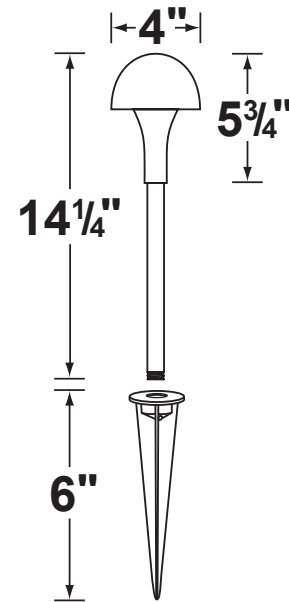

AVAILABLE LED LAMPS (Corona LED lamps have a five (5) year limited warranty against manufacturer's defects)

LAMP NUMBER	WATTS	BEAM		COLOR & TEMP.	RATED HOURS	HALOGEN EQUIVALENT
		SPREAD	LUMEN			
L-EDT3-2W	2	360°	200	2700K	25,000	20 Watt
L-EDT3-2.5W	2.5	180°	240	2700K	25,000	35 Watt
L-EDT3-2W-3K	2	360°	210	3000K	25,000	20 Watt
L-EDT3-2.5W-3K	2.5	180°	250	3000K	25,000	35 Watt
L-EDT3-AM*	2	360°	170	2000K	25,000	20 Watt

* AM- Amber color
For more additional Lamps, and accessories visit Coronalighting.com

JOB INFORMATION

TYPE: DATE:

JOB NAME & ADDRESS:

PRODUCT #:

TOTAL QUANTITY:

LAMP TYPE & WATTAGE:

TRANSFORMER:

CONTRACTOR:

SPECIFIER:

• When ordering LED lamp with a fixture your part number should follow the format below:

• CL - product # - color - lamp - wattage
CL - 625 - BK - L-EDT3 - 2W-3K

Example: CL-625-BK-L-EDT3-2W-3K

• Corona Lighting reserves the right to make any change and/or improvement to the design and construction of this fixture without further notification.