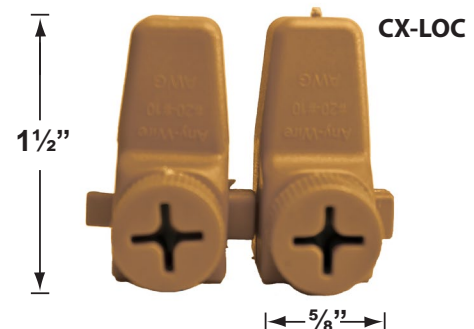

ACCESSORIES SHEET

PRODUCT # : CL-630

•Area Lights

•Aluminum

Mounting Pedestals

- CX-601-BK 1" PVC Mounting Pedestal, ½" NPT, **Black**
- CX-601-VG 1" PVC Mounting Pedestal, ½" NPT, **Verde Green**
- CX-602-BK 2" PVC Mounting Pedestal, ½" NPT, **Black**
- CX-602-VG 2" PVC Mounting Pedestal, ½" NPT, **Verde Green**
- CX-603-BK 3" PVC Mounting Pedestal, ½" NPT Female Brass Hub on top, **Black**
- CX-603-VG 3" PVC Mounting Pedestal, ½" NPT Female Brass Hub on top, **Verde Green**

- CX-604-BK 1" PVC Adjustable Mounting Pedestal, ½" NPT, **Black**
- CX-621-BK 1" PVC Cap, ½" NPT, **Black**
- CX-621-VG 1" PVC Cap, ½" NPT, **Verde Green**
- CX-622-BK 2" PVC Cap, ½" NPT, **Black**
- CX-622-VG 2" PVC Cap, ½" NPT, **Verde Green**
- CX-624-BK 3" PVC Cap, ½" NPT Female Brass Hub, **Black**
- CX-624-VG 3" PVC Cap, ½" NPT Female Brass Hub, **Verde Green**

Mounting Canopies

- CX-703 Aluminum tree mount canopy ½ NPT
  Finishes: **BK**- Black, **BZ**- Bronze, **GR**- Green,
  GT- Granite, **RT**- Rust, **VG**- Verde Green,
  WH- White

Cable Connectors

- CX-854 Direct Burial Silicone Filled Wire Nut, **Tan**
- CX-858 Speedy Cable Connector, Supply Cable up to 10-2, **Black**
- CX-839 Universal cable connector, Supply cable up to 8-2, one/Pack **Black**
- CX-LOC Quick-Locking Silicone Filled Wire Connector, 25 Sets (50 per Pack)

Ground Spikes

- CX-642-BK 8.5" ABS Spike, ½" NPT, **Black**
- CX-642-BZ 8.5" ABS Spike, ½" NPT, **Bronze**
- CX-643-BZ 8.5" ABS Spike, ½" NPT, **Bronze**

- CX-646-BK 8" ABS Spike, ½" NPT, **Black**
- CX-646-BR 8" ABS Spike, ½" NPT, **Natural Brass**
- CX-646-SS 8" ABS Spike, ½" NPT, **Stainless Steel**
- CX-647-BK 10.5" Heavy Duty ABS Spike, ½" NPT, **Black**

Mounting Risers