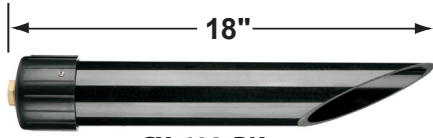

ACCESSORIES SHEET

PRODUCT # : CL-630

•Area Lights

•Aluminum

Mounting Pedestals

- CX-601-BK 1" PVC Mounting Pedestal, ½" NPT, **Black**
- CX-601-VG 1" PVC Mounting Pedestal, ½" NPT, **Verde Green**
- CX-602-BK 2" PVC Mounting Pedestal, ½" NPT, **Black**
- CX-602-VG 2" PVC Mounting Pedestal, ½" NPT, **Verde Green**
- CX-603-BK 3" PVC Mounting Pedestal, ½" NPT Female Brass Hub on top, **Black**
- CX-603-VG 3" PVC Mounting Pedestal, ½" NPT Female Brass Hub on top, **Verde Green**

CX-603-BK

- CX-604-BK 1" PVC Adjustable Mounting Pedestal, ½" NPT, **Black**
- CX-621-BK 1" PVC Cap, ½" NPT, **Black**
- CX-621-VG 1" PVC Cap, ½" NPT, **Verde Green**
- CX-622-BK 2" PVC Cap, ½" NPT, **Black**
- CX-622-VG 2" PVC Cap, ½" NPT, **Verde Green**
- CX-624-BK 3" PVC Cap, ½" NPT Female Brass Hub, **Black**
- CX-624-VG 3" PVC Cap, ½" NPT Female Brass Hub, **Verde Green**

Mounting Canopies

- CX-703 Aluminum tree mount canopy ½ NPT
  Finishes: **BK**- Black, **BZ**- Bronze, **GR**- Green,
  GT- Granite, **RT**- Rust, **VG**- Verde Green,
  WH- White