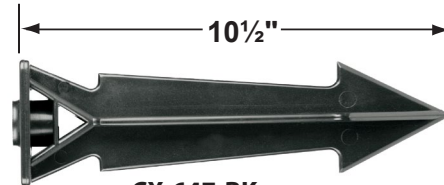

Ground Spikes

- CX-642-BK 8.5" ABS Spike, ½" NPT, **Black**
- CX-642-BZ 8.5" ABS Spike, ½" NPT, **Bronze**
- CX-643-BZ 8.5" ABS Spike, ½" NPT, **Bronze**

CX-647-BK

- CX-646-BK 8" ABS Spike, ½" NPT, **Black**
- CX-646-BR 8" ABS Spike, ½" NPT, **Natural Brass**
- CX-646-SS 8" ABS Spike, ½" NPT, **Stainless Steel**
- CX-647-BK 10.5" Heavy Duty ABS Spike, ½" NPT, **Black**

Mounting Risers

- CX-671 6" Aluminum Riser, ½ NPT Male/Female
  Finishes: **BK**- Black, **BZ**- Bronze, **GR**- Green,
  GT- Granite, **RT**- Rust, **VG**- Verde Green,
  WH- White
- CX-672 12" Aluminum Riser, ½ NPT Male/Female
  Finishes: **BK**- Black, **BZ**- Bronze, **GR**- Green,
  GT- Granite, **RT**- Rust, **VG**- Verde Green,
  WH- White
- CX-673 18" Aluminum Riser, ½ NPT Male/Female
  Finishes: **BK**- Black, **BZ**- Bronze, **GR**- Green,
  GT- Granite, **RT**- Rust, **VG**- Verde Green,
  WH- White