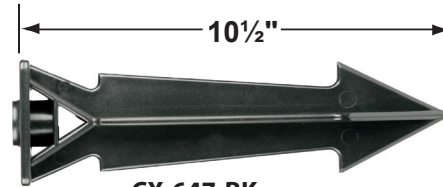

Ground Spikes

- CX-642-BK 8.5" ABS Spike, 1/2" NPT, **Black**
- CX-642-BZ 8.5" ABS Spike, 1/2" NPT, **Bronze**
- CX-643-BZ 8.5" ABS Spike, 1/2" NPT, **Bronze**

CX-647-BK

- CX-646-BK 8" ABS Spike, 1/2" NPT, **Black**
- CX-646-BR 8" ABS Spike, 1/2" NPT, **Natural Brass**
- CX-646-SS 8" ABS Spike, 1/2" NPT, **Stainless Steel**
- CX-647-BK 10.5" Heavy Duty ABS Spike, 1/2" NPT, **Black**

Mounting Risers

- CX-671 6" Aluminum Riser, 1/2 NPT Male/Female
  Finishes: **BK- Black, BZ- Bronze, GR- Green, GT- Granite, RT- Rust, VG- Verde Green, WH- White**
- CX-672 12" Aluminum Riser, 1/2 NPT Male/Female
  Finishes: **BK- Black, BZ- Bronze, GR- Green, GT- Granite, RT- Rust, VG- Verde Green, WH- White**
- CX-673 18" Aluminum Riser, 1/2 NPT Male/Female
  Finishes: **BK- Black, BZ- Bronze, GR- Green, GT- Granite, RT- Rust, VG- Verde Green, WH- White**