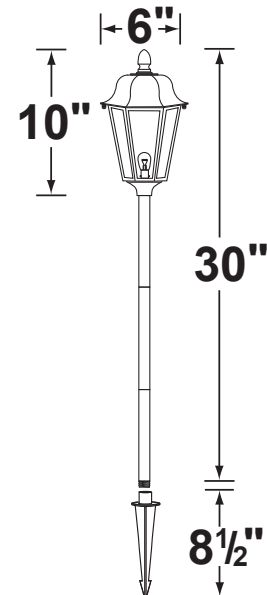

AVAILABLE LED LAMPS (Corona LED lamps have a five (5) year limited warranty against manufacturer's defects)

LAMP NUMBER	WATTS	BEAM		COLOR & TEMP.	RATED HOURS	HALOGEN EQUIVALENT
		SPREAD	LUMEN			
L-EDBA-2W	2	360°	200	2700K	25,000	20 Watt
L-EDBA-2.5W	2.5	180°	240	2700K	25,000	35 Watt
L-EDBA-2W-3K	2	360°	210	3000K	25,000	20 Watt
L-EDBA-2.5W-3K	2.5	180°	250	3000K	25,000	35 Watt
L-EDBA-AM*	2	360°	170	2000K	25,000	20 Watt

*AM- Amber color

For more additional Lamps, and accessories visit Coronalighting.com

JOB INFORMATION

TYPE: DATE:

JOB NAME & ADDRESS:

PRODUCT #:

TOTAL QUANTITY:

LAMP TYPE & WATTAGE:

TRANSFORMER:

CONTRACTOR:

SPECIFIER:

• When ordering a halogen or xenon lamp add lamp number to the end of the product number. If you are ordering LED lamps you should follow the format below:

• CL - **product #** - **color** - **lamp** - **wattage**
CL - 631 - VG - L-EDBA - 2W-3K

Example: CL-631-VG-L-EDBA-2W-3K

• Corona Lighting reserves the right to make any change and/or improvement to the design and construction of this fixture without further notification.