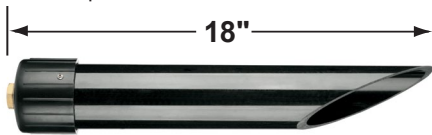

ACCESSORIES SHEET

PRODUCT # : CL-631

•Area Lights

•Aluminum

Mounting Pedestals

- CX-601-BK 1" PVC Mounting Pedestal, 1/2" NPT, **Black**
- CX-601-VG 1" PVC Mounting Pedestal, 1/2" NPT, **Verde Green**
- CX-602-BK 2" PVC Mounting Pedestal, 1/2" NPT, **Black**
- CX-602-VG 2" PVC Mounting Pedestal, 1/2" NPT, **Verde Green**
- CX-603-BK 3" PVC Mounting Pedestal, 1/2" NPT Female Brass Hub on top, **Black**
- CX-603-VG 3" PVC Mounting Pedestal, 1/2" NPT Female Brass Hub on top, **Verde Green**

CX-603-BK

- CX-604-BK 1" PVC Adjustable Mounting Pedestal, 1/2" NPT, **Black**
- CX-621-BK 1" PVC Cap, 1/2" NPT, **Black**
- CX-621-VG 1" PVC Cap, 1/2" NPT, **Verde Green**
- CX-622-BK 2" PVC Cap, 1/2" NPT, **Black**
- CX-622-VG 2" PVC Cap, 1/2" NPT, **Verde Green**
- CX-624-BK 3" PVC Cap, 1/2" NPT Female Brass Hub, **Black**
- CX-624-VG 3" PVC Cap, 1/2" NPT Female Brass Hub, **Verde Green**

Mounting Canopies

- CX-703 Aluminum tree mount canopy 1/2 NPT
  Finishes: **BK- Black, BZ- Bronze, GR- Green, GT- Granite, RT- Rust, VG- Verde Green, WH- White**