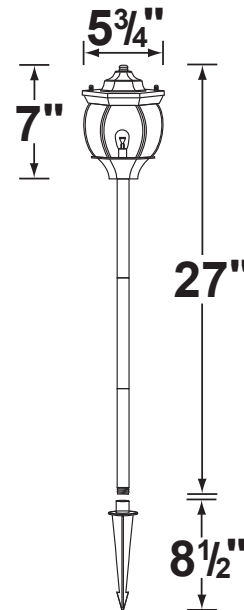

AVAILABLE LED LAMPS (Corona LED lamps have a five (5) year limited warranty against manufacturer's defects)

LAMP NUMBER	WATTS	BEAM		COLOR & TEMP.	RATED HOURS	HALOGEN EQUIVALENT
		SPREAD	LUMEN			
L-EDBA-2W	2	360°	200	2700K	25,000	20 Watt
L-EDBA-2.5W	2.5	180°	240	2700K	25,000	35 Watt
L-EDBA-2W-3K	2	360°	210	3000K	25,000	20 Watt
L-EDBA-2.5W-3K	2.5	180°	250	3000K	25,000	35 Watt
L-EDBA-AM*	2	360°	170	2000K	25,000	20 Watt

*AM- Amber color

For more additional Lamps, and accessories visit Coronalighting.com

JOB INFORMATION

TYPE: _____ DATE: _____

JOB NAME & ADDRESS: _____

PRODUCT #:

TOTAL QUANTITY:

LAMP TYPE & WATTAGE:

TRANSFORMER:

CONTRACTOR:

SPECIFIER:

• When ordering a halogen or xenon lamp add lamp number to the end of the product number. If you are ordering LED lamps you should follow the format below:

• CL - **product #** - **color** - **lamp** - **wattage**
CL - 632 - VG - L-EDBA - 2W-3K

Example: CL-632-VG-L-EDBA-2W-3K

• Corona Lighting reserves the right to make any change and/or improvement to the design and construction of this fixture without further notification.