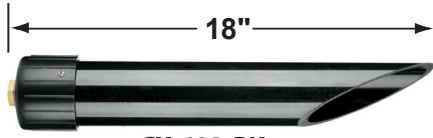

PRODUCT # : CL-632

•Area Lights

• Aluminum

Mounting Pedestals

- CX-601-BK 1" PVC Mounting Pedestal, 1/2" NPT, **Black**
- CX-601-VG 1" PVC Mounting Pedestal, 1/2" NPT, **Verde Green**
- CX-602-BK 2" PVC Mounting Pedestal, 1/2" NPT, **Black**
- CX-602-VG 2" PVC Mounting Pedestal, 1/2" NPT, **Verde Green**
- CX-603-BK 3" PVC Mounting Pedestal, 1/2" NPT Female Brass Hub on top, **Black**
- CX-603-VG 3" PVC Mounting Pedestal, 1/2" NPT Female Brass Hub on top, **Verde Green**

CX-603-BK

- CX-604-BK 1" PVC Adjustable Mounting Pedestal, 1/2" NPT, **Black**
- CX-621-BK 1" PVC Cap, 1/2" NPT, **Black**
- CX-621-VG 1" PVC Cap, 1/2" NPT, **Verde Green**
- CX-622-BK 2" PVC Cap, 1/2" NPT, **Black**
- CX-622-VG 2" PVC Cap, 1/2" NPT, **Verde Green**
- CX-624-BK 3" PVC Cap, 1/2" NPT Female Brass Hub, **Black**
- CX-624-VG 3" PVC Cap, 1/2" NPT Female Brass Hub, **Verde Green**

Mounting Canopies

- CX-703 Aluminum tree mount canopy 1/2 NPT
  Finishes: **BK- Black, BZ- Bronze, GR- Green, GT- Granite, RT- Rust, VG- Verde Green, WH- White**