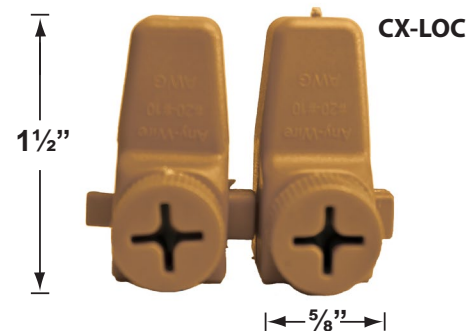

PRODUCT # : CL-632

•Area Lights

• Aluminum

Mounting Pedestals

- CX-601-BK 1" PVC Mounting Pedestal, 1/2" NPT, **Black**
- CX-601-VG 1" PVC Mounting Pedestal, 1/2" NPT, **Verde Green**
- CX-602-BK 2" PVC Mounting Pedestal, 1/2" NPT, **Black**
- CX-602-VG 2" PVC Mounting Pedestal, 1/2" NPT, **Verde Green**
- CX-603-BK 3" PVC Mounting Pedestal, 1/2" NPT Female Brass Hub on top, **Black**
- CX-603-VG 3" PVC Mounting Pedestal, 1/2" NPT Female Brass Hub on top, **Verde Green**

- CX-604-BK 1" PVC Adjustable Mounting Pedestal, 1/2" NPT, **Black**
- CX-621-BK 1" PVC Cap, 1/2" NPT, **Black**
- CX-621-VG 1" PVC Cap, 1/2" NPT, **Verde Green**
- CX-622-BK 2" PVC Cap, 1/2" NPT, **Black**
- CX-622-VG 2" PVC Cap, 1/2" NPT, **Verde Green**
- CX-624-BK 3" PVC Cap, 1/2" NPT Female Brass Hub, **Black**
- CX-624-VG 3" PVC Cap, 1/2" NPT Female Brass Hub, **Verde Green**

Mounting Canopies

- CX-703 Aluminum tree mount canopy 1/2 NPT
  Finishes: **BK- Black, BZ- Bronze, GR- Green, GT- Granite, RT- Rust, VG- Verde Green, WH- White**

Cable Connectors

- CX-854 Direct Burial Silicone Filled Wire Nut, **Tan**
- CX-858 Speedy Cable Connector, Supply Cable up to 10-2, **Black**
- CX-839 Universal cable connector, Supply cable up to 8-2, one/Pack **Black**
- CX-LOC Quick-Locking Silicone Filled Wire Connector, 25 Sets (50 per Pack)

Ground Spikes

- CX-642-BK 8.5" ABS Spike, 1/2" NPT, **Black**
- CX-642-BZ 8.5" ABS Spike, 1/2" NPT, **Bronze**
- CX-643-BZ 8.5" ABS Spike, 1/2" NPT, **Bronze**

- CX-646-BK 8" ABS Spike, 1/2" NPT, **Black**
- CX-646-BR 8" ABS Spike, 1/2" NPT, **Natural Brass**
- CX-646-SS 8" ABS Spike, 1/2" NPT, **Stainless Steel**
- CX-647-BK 10.5" Heavy Duty ABS Spike, 1/2" NPT, **Black**

Mounting Risers