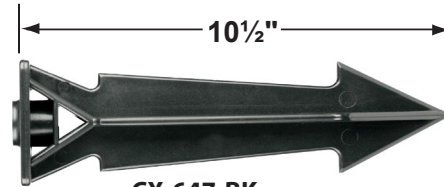

Ground Spikes

- CX-642-BK 8.5" ABS Spike, 1/2" NPT, **Black**
- CX-642-BZ 8.5" ABS Spike, 1/2" NPT, **Bronze**
- CX-643-BZ 8.5" ABS Spike, 1/2" NPT, **Bronze**

CX-647-BK

- CX-646-BK 8" ABS Spike, 1/2" NPT, **Black**
- CX-646-BR 8" ABS Spike, 1/2" NPT, **Natural Brass**
- CX-646-SS 8" ABS Spike, 1/2" NPT, **Stainless Steel**
- CX-647-BK 10.5" Heavy Duty ABS Spike, 1/2" NPT, **Black**

Mounting Risers

- CX-671 6" Aluminum Riser, 1/2 NPT Male/Female
  Finishes: **BK- Black, BZ- Bronze, GR- Green, GT- Granite, RT- Rust, VG- Verde Green, WH- White**
- CX-672 12" Aluminum Riser, 1/2 NPT Male/Female
  Finishes: **BK- Black, BZ- Bronze, GR- Green, GT- Granite, RT- Rust, VG- Verde Green, WH- White**
- CX-673 18" Aluminum Riser, 1/2 NPT Male/Female
  Finishes: **BK- Black, BZ- Bronze, GR- Green, GT- Granite, RT- Rust, VG- Verde Green, WH- White**