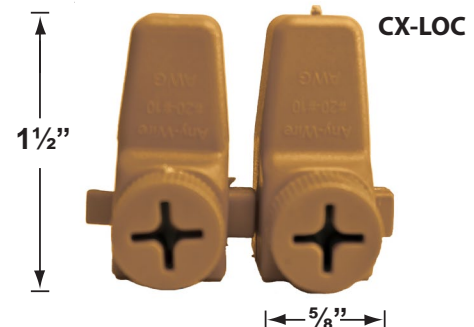

Gasket: Silicone "O" ring gasket seals lens to socket housing for water tight sealing.

Wiring:

Fixture is prewired with a 3ft 18-2 direct burial cord. Wire connector sold separately Universal connector (CX-839), quick locking wire connector (CX-LOC) or silicone filled wire nut (CX-854) is available from Corona Lighting.

Mounting Risers

- CX-682B-AB 6" Brass Riser, 1/2" NPT Male/Female, **Antique Bronze**
- CX-683B-AB 12" Brass Riser, 1/2" NPT Male/Female, **Antique Bronze**
- CX-684B-AB 18" Brass Riser, 1/2" NPT Male/Female, **Antique Bronze**
- CX-685B-AB 24" Brass Riser, 1/2" NPT Male/Female, **Antique Bronze**

CX-682B-AB 6"

CX-683B-AB 12"

CX-684B-AB 18"

CX-685B-AB 24"

Cable Connectors

- CX-854 Direct Burial Silicone Filled Wire Nut, **Tan**
- CX-858 Speedy Cable Connector, Supply Cable up to 10-2, **Black**
- CX-839 Universal cable connector, Supply cable up to 8-2, one/Pack **Black**
- CX-LOC Quick-Locking Silicone Filled Wire Connector, 25 Sets (50 per Pack)