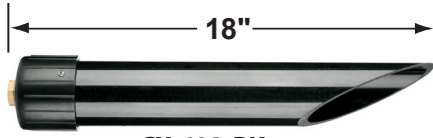

PRODUCT # : CL-633B-AB

•Path Lights

•Cast Brass

Mounting Pedestals

- CX-601-BK 1" PVC Mounting Pedestal, 1/2" NPT, **Black**
- CX-601-VG 1" PVC Mounting Pedestal, 1/2" NPT, **Verde Green**
- CX-602-BK 2" PVC Mounting Pedestal, 1/2" NPT, **Black**
- CX-602-VG 2" PVC Mounting Pedestal, 1/2" NPT, **Verde Green**
- CX-603-BK 3" PVC Mounting Pedestal, 1/2" NPT Female Brass Hub on top, **Black**
- CX-603-VG 3" PVC Mounting Pedestal, 1/2" NPT Female Brass Hub on top, **Verde Green**

CX-603-BK

- CX-604-BK 1" PVC Adjustable Mounting Pedestal, 1/2" NPT, **Black**
- CX-621-BK 1" PVC Cap, 1/2" NPT, **Black**
- CX-621-VG 1" PVC Cap, 1/2" NPT, **Verde Green**
- CX-622-BK 2" PVC Cap, 1/2" NPT, **Black**
- CX-622-VG 2" PVC Cap, 1/2" NPT, **Verde Green**
- CX-624-BK 3" PVC Cap, 1/2" NPT Female Brass Hub, **Black**
- CX-624-VG 3" PVC Cap, 1/2" NPT Female Brass Hub, **Verde Green**

Mounting Canopies

- CX-705B-AB Brass Flat Canopy, 1/2" NPT, **Antique Bronze**
- CX-709B-AB Brass Raised Canopy, 1/2" NPT, **Antique Bronze**
- CX-718B-AB 5" Brass Canopy, 3-Hole 1/2" NPT, **Antique Bronze**