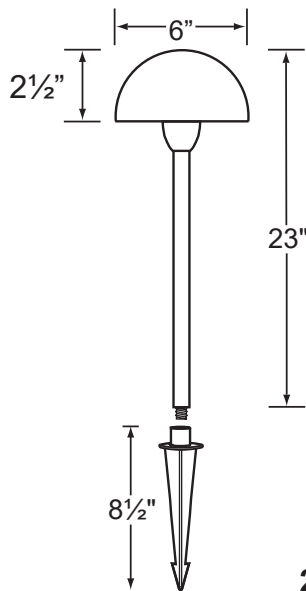

SPECIFICATION SHEET

PRODUCT # : CL-633B-AB

•Area Lights

•Cast Brass

Fixture Specifications:

Housing: Brass shade, adjustable in height for light control.

Stem: Solid brass pipe with 1/2" NPT on bottom.

Finish: **AB- Antique Bronze.** Natural toning process. AB finish will vary due to artistic process.

Gasket: Silicone "O" ring gasket seals lens to socket housing for water tight sealing.

Wiring:

Fixture is prewired with a 3ft 18-2 direct burial cord. Wire connector sold separately Universal connector (CX-839), quick locking wire connector (CX-LOC) or silicone filled wire nut (CX-854) is available from Corona Lighting.

Mounting Spike:

Standard injection molded spike with 1/2" NPT threaded female hub.

Electrical Notes:

A remote 12V transformer is required. Options are available from Corona Lighting. Voltage range for LED lamps are 8V-21V. Proper grease/lubricant is suggested on threaded parts during installation process.

Warranty:

Limited lifetime warranty on fixture housing and stem against manufacturer's defects.

CL-633B-AB
18" Standard stem shown

2W and 2.5W

CL-633B-AB-12
12" Stem shown

Stem Options

CL-633B-AB-24
24" Stem shown