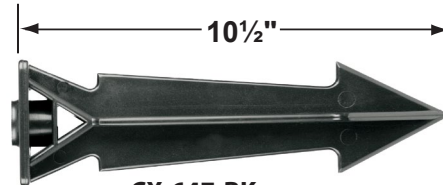

Mounting Canopies

- CX-705B-AB Brass Flat Canopy, 1/2" NPT, **Antique Bronze**
- CX-709B-AB Brass Raised Canopy, 1/2" NPT, **Antique Bronze**
- CX-718B-AB 5" Brass Canopy, 3-Hole 1/2" NPT, **Antique Bronze**

CX-709B-AB

CX-705B-AB

CX-718B-AB

Ground Spikes

- CX-642-BK 8.5" ABS Spike, 1/2" NPT, **Black**
- CX-642-BZ 8.5" ABS Spike, 1/2" NPT, **Bronze**
- CX-643-BZ 8.5" ABS Spike, 1/2" NPT, **Bronze**

CX-647-BK

- CX-646-BK 8" ABS Spike, 1/2" NPT, **Black**
- CX-646-BR 8" ABS Spike, 1/2" NPT, **Natural Brass**
- CX-646-SS 8" ABS Spike, 1/2" NPT, **Stainless Steel**
- CX-647-BK 10.5" Heavy Duty ABS Spike, 1/2" NPT, **Black**

Mounting Risers

- CX-682B-AB 6" Brass Riser, 1/2" NPT Male/Female, **Antique Bronze**
- CX-683B-AB 12" Brass Riser, 1/2" NPT Male/Female, **Antique Bronze**
- CX-684B-AB 18" Brass Riser, 1/2" NPT Male/Female, **Antique Bronze**
- CX-685B-AB 24" Brass Riser, 1/2" NPT Male/Female, **Antique Bronze**

CX-682B-AB 6"

CX-683B-AB 12"

CX-684B-AB 18"

CX-685B-AB 24"

Cable Connectors

- CX-854 Direct Burial Silicone Filled Wire Nut, **Tan**
- CX-858 Speedy Cable Connector, Supply Cable up to 10-2, **Black**
- CX-839 Universal cable connector, Supply cable up to 8-2, one/Pack **Black**
- CX-LOC Quick-Locking Silicone Filled Wire Connector, 25 Sets (50 per Pack)