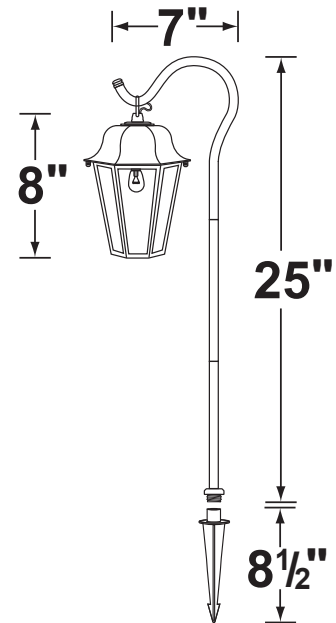

AVAILABLE LED LAMPS (Corona LED lamps have a five (5) year limited warranty against manufacturer's defects)

LAMP NUMBER	WATTS	BEAM		COLOR & TEMP.	RATED HOURS	HALOGEN EQUIVALENT
		SPREAD	LUMEN			
L-EDBA-2W	2	360°	200	2700K	25,000	20 Watt
L-EDBA-2.5W	2.5	180°	240	2700K	25,000	35 Watt
L-EDBA-2W-3K	2	360°	210	3000K	25,000	20 Watt
L-EDBA-2.5W-3K	2.5	180°	250	3000K	25,000	35 Watt
L-EDBA-AM*	2	360°	170	2000K	25,000	20 Watt

*AM- Amber color

For more additional Lamps, and accessories visit Coronalighting.com

JOB INFORMATION

TYPE: _____ DATE: _____

JOB NAME & ADDRESS:

PRODUCT #:

TOTAL QUANTITY:

LAMP TYPE & WATTAGE:

TRANSFORMER:

CONTRACTOR:

SPECIFIER:

• When ordering a halogen or xenon lamp add lamp number to the end of the product number. If you are ordering LED lamps you should follow the format below:

• CL - **product #** - **color** - **lamp** - **wattage**
CL - 636 - BK - L-EDBA - 2W-3K

Example: CL-636-BK-L-EDBA-2W-3K

• Corona Lighting reserves the right to make any change and/or improvement to the design and construction of this fixture without further notification.