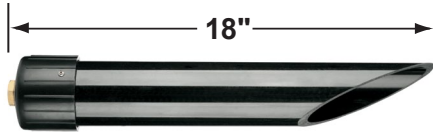

PRODUCT # : CL-636

•Path Lights

• Aluminum

Mounting Pedestals

- CX-601-BK 1" PVC Mounting Pedestal, 1/2" NPT, **Black**
- CX-601-VG 1" PVC Mounting Pedestal, 1/2" NPT, **Verde Green**
- CX-602-BK 2" PVC Mounting Pedestal, 1/2" NPT, **Black**
- CX-602-VG 2" PVC Mounting Pedestal, 1/2" NPT, **Verde Green**
- CX-603-BK 3" PVC Mounting Pedestal, 1/2" NPT Female Brass Hub on top, **Black**
- CX-603-VG 3" PVC Mounting Pedestal, 1/2" NPT Female Brass Hub on top, **Verde Green**

CX-603-BK

- CX-604-BK 1" PVC Adjustable Mounting Pedestal, 1/2" NPT, **Black**
- CX-621-BK 1" PVC Cap, 1/2" NPT, **Black**
- CX-621-VG 1" PVC Cap, 1/2" NPT, **Verde Green**
- CX-622-BK 2" PVC Cap, 1/2" NPT, **Black**
- CX-622-VG 2" PVC Cap, 1/2" NPT, **Verde Green**
- CX-624-BK 3" PVC Cap, 1/2" NPT Female Brass Hub, **Black**
- CX-624-VG 3" PVC Cap, 1/2" NPT Female Brass Hub, **Verde Green**

Mounting Canopies

- CX-703 Aluminum tree mount canopy 1/2" NPT
  Finishes: **BK- Black, BZ- Bronze, GR- Green, GT- Granite, RT- Rust, VG- Verde Green, WH- White**