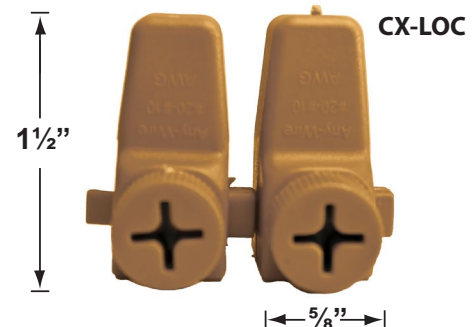

PRODUCT # : CL-636

•Path Lights

• Aluminum

Mounting Pedestals

- CX-601-BK 1" PVC Mounting Pedestal, 1/2" NPT, **Black**
- CX-601-VG 1" PVC Mounting Pedestal, 1/2" NPT, **Verde Green**
- CX-602-BK 2" PVC Mounting Pedestal, 1/2" NPT, **Black**
- CX-602-VG 2" PVC Mounting Pedestal, 1/2" NPT, **Verde Green**
- CX-603-BK 3" PVC Mounting Pedestal, 1/2" NPT Female Brass Hub on top, **Black**
- CX-603-VG 3" PVC Mounting Pedestal, 1/2" NPT Female Brass Hub on top, **Verde Green**

- CX-604-BK 1" PVC Adjustable Mounting Pedestal, 1/2" NPT, **Black**
- CX-621-BK 1" PVC Cap, 1/2" NPT, **Black**
- CX-621-VG 1" PVC Cap, 1/2" NPT, **Verde Green**
- CX-622-BK 2" PVC Cap, 1/2" NPT, **Black**
- CX-622-VG 2" PVC Cap, 1/2" NPT, **Verde Green**
- CX-624-BK 3" PVC Cap, 1/2" NPT Female Brass Hub, **Black**
- CX-624-VG 3" PVC Cap, 1/2" NPT Female Brass Hub, **Verde Green**

Mounting Canopies

- CX-703 Aluminum tree mount canopy 1/2" NPT
  Finishes: **BK- Black, BZ- Bronze, GR- Green, GT- Granite, RT- Rust, VG- Verde Green, WH- White**

Cable Connectors

- CX-854 Direct Burial Silicone Filled Wire Nut, **Tan**
- CX-858 Speedy Cable Connector, Supply Cable up to 10-2, **Black**
- CX-839 Universal cable connector, Supply cable up to 8-2, one/Pack **Black**
- CX-LOC Quick-Locking Silicone Filled Wire Connector, 25 Sets (50 per Pack)

Ground Spikes

- CX-642-BK 8.5" ABS Spike, 1/2" NPT, **Black**
- CX-642-BZ 8.5" ABS Spike, 1/2" NPT, **Bronze**
- CX-643-BZ 8.5" ABS Spike, 1/2" NPT, **Bronze**

- CX-646-BK 8" ABS Spike, 1/2" NPT, **Black**
- CX-646-BR 8" ABS Spike, 1/2" NPT, **Natural Brass**
- CX-646-SS 8" ABS Spike, 1/2" NPT, **Stainless Steel**
- CX-647-BK 10.5" Heavy Duty ABS Spike, 1/2" NPT, **Black**

Mounting Risers