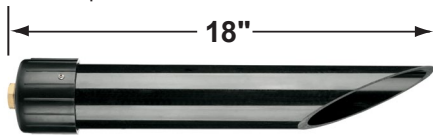

PRODUCT # : CL-637

•Path Lights

• Aluminum

Mounting Pedestals

- CX-601-BK 1" PVC Mounting Pedestal, 1/2" NPT, **Black**
- CX-601-VG 1" PVC Mounting Pedestal, 1/2" NPT, **Verde Green**
- CX-602-BK 2" PVC Mounting Pedestal, 1/2" NPT, **Black**
- CX-602-VG 2" PVC Mounting Pedestal, 1/2" NPT, **Verde Green**
- CX-603-BK 3" PVC Mounting Pedestal, 1/2" NPT Female Brass Hub on top, **Black**
- CX-603-VG 3" PVC Mounting Pedestal, 1/2" NPT Female Brass Hub on top, **Verde Green**

CX-603-BK

- CX-604-BK 1" PVC Adjustable Mounting Pedestal, 1/2" NPT, **Black**
- CX-621-BK 1" PVC Cap, 1/2" NPT, **Black**
- CX-621-VG 1" PVC Cap, 1/2" NPT, **Verde Green**
- CX-622-BK 2" PVC Cap, 1/2" NPT, **Black**
- CX-622-VG 2" PVC Cap, 1/2" NPT, **Verde Green**
- CX-624-BK 3" PVC Cap, 1/2" NPT Female Brass Hub, **Black**
- CX-624-VG 3" PVC Cap, 1/2" NPT Female Brass Hub, **Verde Green**

Mounting Canopies

- CX-703 Aluminum tree mount canopy 1/2" NPT
  Finishes: **BK- Black, BZ- Bronze, GR- Green, GT- Granite, RT- Rust, VG- Verde Green, WH- White**