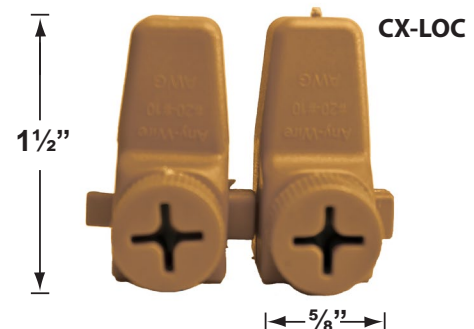

PRODUCT # : CL-637

•Path Lights

• Aluminum

Mounting Pedestals

- CX-601-BK 1" PVC Mounting Pedestal, 1/2" NPT, **Black**
- CX-601-VG 1" PVC Mounting Pedestal, 1/2" NPT, **Verde Green**
- CX-602-BK 2" PVC Mounting Pedestal, 1/2" NPT, **Black**
- CX-602-VG 2" PVC Mounting Pedestal, 1/2" NPT, **Verde Green**
- CX-603-BK 3" PVC Mounting Pedestal, 1/2" NPT Female Brass Hub on top, **Black**
- CX-603-VG 3" PVC Mounting Pedestal, 1/2" NPT Female Brass Hub on top, **Verde Green**

- CX-604-BK 1" PVC Adjustable Mounting Pedestal, 1/2" NPT, **Black**
- CX-621-BK 1" PVC Cap, 1/2" NPT, **Black**
- CX-621-VG 1" PVC Cap, 1/2" NPT, **Verde Green**
- CX-622-BK 2" PVC Cap, 1/2" NPT, **Black**
- CX-622-VG 2" PVC Cap, 1/2" NPT, **Verde Green**
- CX-624-BK 3" PVC Cap, 1/2" NPT Female Brass Hub, **Black**
- CX-624-VG 3" PVC Cap, 1/2" NPT Female Brass Hub, **Verde Green**

Mounting Canopies

- CX-703 Aluminum tree mount canopy 1/2" NPT
  Finishes: **BK- Black, BZ- Bronze, GR- Green, GT- Granite, RT- Rust, VG- Verde Green, WH- White**

Cable Connectors

- CX-854 Direct Burial Silicone Filled Wire Nut, **Tan**
- CX-858 Speedy Cable Connector, Supply Cable up to 10-2, **Black**
- CX-839 Universal cable connector, Supply cable up to 8-2, one/Pack **Black**
- CX-LOC Quick-Locking Silicone Filled Wire Connector, 25 Sets (50 per Pack)

Ground Spikes

- CX-642-BK 8.5" ABS Spike, 1/2" NPT, **Black**
- CX-642-BZ 8.5" ABS Spike, 1/2" NPT, **Bronze**
- CX-643-BZ 8.5" ABS Spike, 1/2" NPT, **Bronze**

- CX-646-BK 8" ABS Spike, 1/2" NPT, **Black**
- CX-646-BR 8" ABS Spike, 1/2" NPT, **Natural Brass**
- CX-646-SS 8" ABS Spike, 1/2" NPT, **Stainless Steel**
- CX-647-BK 10.5" Heavy Duty ABS Spike, 1/2" NPT, **Black**

Mounting Risers