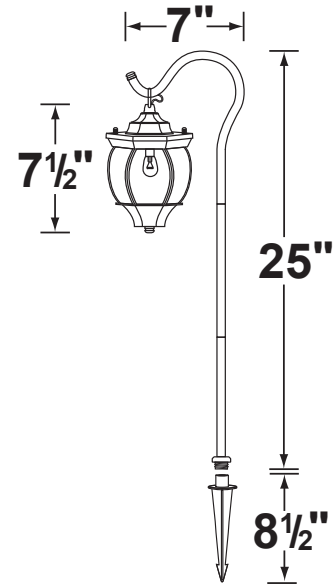

AVAILABLE LED LAMPS (Corona LED lamps have a five (5) year limited warranty against manufacturer's defects)

LAMP NUMBER	WATTS	BEAM		COLOR & TEMP.	RATED HOURS	HALOGEN EQUIVALENT
		SPREAD	LUMEN			
L-EDBA-2W	2	360°	200	2700K	25,000	20 Watt
L-EDBA-2.5W	2.5	180°	240	2700K	25,000	35 Watt
L-EDBA-2W-3K	2	360°	210	3000K	25,000	20 Watt
L-EDBA-2.5W-3K	2.5	180°	250	3000K	25,000	35 Watt
L-EDBA-AM*	2	360°	170	2000K	25,000	20 Watt

*AM- Amber color

For more additional Lamps, and accessories visit Coronalighting.com

JOB INFORMATION

TYPE: _____ DATE: _____

JOB NAME & ADDRESS:

PRODUCT #:

TOTAL QUANTITY:

LAMP TYPE & WATTAGE:

TRANSFORMER:

CONTRACTOR:

SPECIFIER:

• When ordering a halogen or xenon lamp add lamp number to the end of the product number. If you are ordering LED lamps you should follow the format below:

• CL - **product #** - **color** - **lamp** - **wattage**
CL - 637 - BK - L-EDBA - 2W-3K

Example: CL-637-BK-L-EDBA-2W-3K

• Corona Lighting reserves the right to make any change and/or improvement to the design and construction of this fixture without further notification.