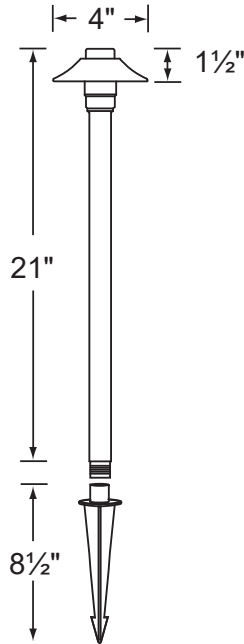

CL-638-BZ-12
12" Stem
(Optional) Shown

AVAILABLE LED LAMPS (Corona LED lamps have a five (5) year limited warranty against manufacturer's defects)

LAMP NUMBER	WATTS	BEAM		COLOR & TEMP.	RATED HOURS	HALOGEN EQUIVALENT
		SPREAD	LUMEN			
L-EDT3-2W	2	360°	200	2700K	25,000	20 Watt
L-EDT3-2.5W	2.5	180°	240	2700K	25,000	35 Watt
L-EDT3-2W-3K	2	360°	210	3000K	25,000	20 Watt
L-EDT3-2.5W-3K	2.5	180°	250	3000K	25,000	35 Watt
L-EDT3-AM*	2	360°	170	2000K	25,000	20 Watt

*AM- Amber color

For more additional Lamps, and accessories visit Coronalighting.com

JOB INFORMATION

TYPE: _____ DATE: _____

JOB NAME & ADDRESS:

PRODUCT #:

TOTAL QUANTITY:

LAMP TYPE & WATTAGE:

TRANSFORMER:

CONTRACTOR:

SPECIFIER:

• When ordering a halogen or xenon lamp add lamp number to the end of the product number. If you are ordering LED lamps you should follow the format below:

• CL - **product #** - **color** - **lamp** - **wattage**
CL - 638 - BK - L-EDT3 - 2W-3K

Example: CL-638-BK-L-EDT3-2W-3K

• Corona Lighting reserves the right to make any change and/or improvement to the design and construction of this fixture without further notification.