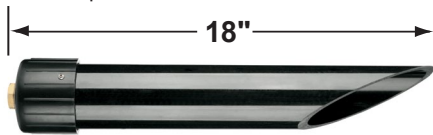

PRODUCT # : CL-638

•Area Lights

• Aluminum

Mounting Pedestals

- CX-601-BK 1" PVC Mounting Pedestal, ½" NPT, **Black**
- CX-601-VG 1" PVC Mounting Pedestal, ½" NPT, **Verde Green**
- CX-602-BK 2" PVC Mounting Pedestal, ½" NPT, **Black**
- CX-602-VG 2" PVC Mounting Pedestal, ½" NPT, **Verde Green**
- CX-603-BK 3" PVC Mounting Pedestal, ½" NPT Female Brass Hub on top, **Black**
- CX-603-VG 3" PVC Mounting Pedestal, ½" NPT Female Brass Hub on top, **Verde Green**

CX-603-BK

- CX-604-BK 1" PVC Adjustable Mounting Pedestal, ½" NPT, **Black**
- CX-621-BK 1" PVC Cap, ½" NPT, **Black**
- CX-621-VG 1" PVC Cap, ½" NPT, **Verde Green**
- CX-622-BK 2" PVC Cap, ½" NPT, **Black**
- CX-622-VG 2" PVC Cap, ½" NPT, **Verde Green**
- CX-624-BK 3" PVC Cap, ½" NPT Female Brass Hub, **Black**
- CX-624-VG 3" PVC Cap, ½" NPT Female Brass Hub, **Verde Green**

Mounting Canopies

- CX-703 Aluminum tree mount canopy ½ NPT
  Finishes: **BK- Black, BZ- Bronze, GR- Green, GT- Granite, RT- Rust, VG- Verde Green, WH- White**