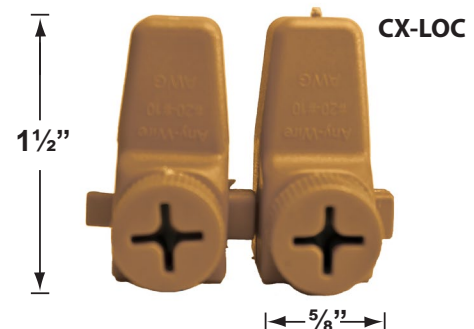

PRODUCT # : CL-638

•Area Lights

• Aluminum

Mounting Pedestals

- CX-601-BK 1" PVC Mounting Pedestal, ½" NPT, **Black**
- CX-601-VG 1" PVC Mounting Pedestal, ½" NPT, **Verde Green**
- CX-602-BK 2" PVC Mounting Pedestal, ½" NPT, **Black**
- CX-602-VG 2" PVC Mounting Pedestal, ½" NPT, **Verde Green**
- CX-603-BK 3" PVC Mounting Pedestal, ½" NPT Female Brass Hub on top, **Black**
- CX-603-VG 3" PVC Mounting Pedestal, ½" NPT Female Brass Hub on top, **Verde Green**

- CX-604-BK 1" PVC Adjustable Mounting Pedestal, ½" NPT, **Black**
- CX-621-BK 1" PVC Cap, ½" NPT, **Black**
- CX-621-VG 1" PVC Cap, ½" NPT, **Verde Green**
- CX-622-BK 2" PVC Cap, ½" NPT, **Black**
- CX-622-VG 2" PVC Cap, ½" NPT, **Verde Green**
- CX-624-BK 3" PVC Cap, ½" NPT Female Brass Hub, **Black**
- CX-624-VG 3" PVC Cap, ½" NPT Female Brass Hub, **Verde Green**

Mounting Canopies

- CX-703 Aluminum tree mount canopy ½ NPT
  Finishes: **BK- Black, BZ- Bronze, GR- Green, GT- Granite, RT- Rust, VG- Verde Green, WH- White**

Cable Connectors

- CX-854 Direct Burial Silicone Filled Wire Nut, **Tan**
- CX-858 Speedy Cable Connector, Supply Cable up to 10-2, **Black**
- CX-839 Universal cable connector, Supply cable up to 8-2, one/Pack **Black**
- CX-LOC Quick-Locking Silicone Filled Wire Connector, 25 Sets (50 per Pack)

Ground Spikes

- CX-642-BK 8.5" ABS Spike, ½" NPT, **Black**
- CX-642-BZ 8.5" ABS Spike, ½" NPT, **Bronze**
- CX-643-BZ 8.5" ABS Spike, ½" NPT, **Bronze**

- CX-646-BK 8" ABS Spike, ½" NPT, **Black**
- CX-646-BR 8" ABS Spike, ½" NPT, **Natural Brass**
- CX-646-SS 8" ABS Spike, ½" NPT, **Stainless Steel**
- CX-647-BK 10.5" Heavy Duty ABS Spike, ½" NPT, **Black**

Mounting Risers