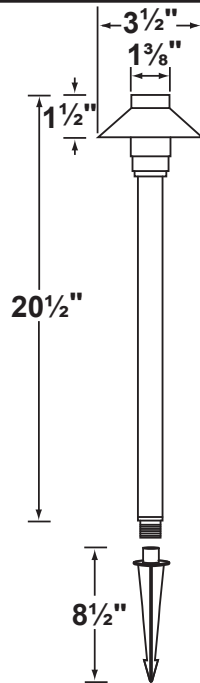

CL-640-BZ-12
12" Stem
(Optional) Shown

AVAILABLE LED LAMPS (Corona LED lamps have a five (5) year limited warranty against manufacturer's defects)

LAMP NUMBER	WATTS	BEAM		COLOR & TEMP.	RATED HOURS	HALOGEN EQUIVALENT
		SPREAD	LUMEN			
L-EDT3-2W	2	360°	200	2700K	25,000	20 Watt
L-EDT3-2.5W	2.5	180°	240	2700K	25,000	35 Watt
L-EDT3-2W-3K	2	360°	210	3000K	25,000	20 Watt
L-EDT3-2.5W-3K	2.5	180°	250	3000K	25,000	35 Watt
L-EDT3-AM*	2	360°	170	2000K	25,000	20 Watt

*AM- Amber color

For more additional Lamps, and accessories visit Coronalighting.com

JOB INFORMATION

TYPE: DATE:

JOB NAME & ADDRESS:

PRODUCT #:

TOTAL QUANTITY:

LAMP TYPE & WATTAGE:

TRANSFORMER:

CONTRACTOR:

SPECIFIER:

• When ordering a halogen or xenon lamp add lamp number to the end of the product number. If you are ordering LED lamps you should follow the format below:

• CL - **product #** - **color** - **lamp** - **wattage**
CL - 640 - BK - L-EDT3 - 2W-3K

Example: CL-640-BK-L-EDT3-2W-3K

• Corona Lighting reserves the right to make any change and/or improvement to the design and construction of this fixture without further notification.