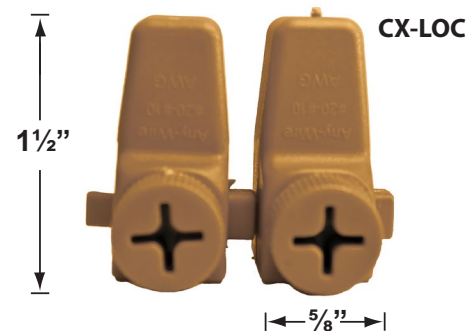

PRODUCT # : CL-640

• Area Lights

• Aluminum

Mounting Pedestals

- CX-601-BK 1" PVC Mounting Pedestal, 1/2" NPT, **Black**
- CX-601-VG 1" PVC Mounting Pedestal, 1/2" NPT, **Verde Green**
- CX-602-BK 2" PVC Mounting Pedestal, 1/2" NPT, **Black**
- CX-602-VG 2" PVC Mounting Pedestal, 1/2" NPT, **Verde Green**
- CX-603-BK 3" PVC Mounting Pedestal, 1/2" NPT Female Brass Hub on top, **Black**
- CX-603-VG 3" PVC Mounting Pedestal, 1/2" NPT Female Brass Hub on top, **Verde Green**

- CX-604-BK 1" PVC Adjustable Mounting Pedestal, 1/2" NPT, **Black**
- CX-621-BK 1" PVC Cap, 1/2" NPT, **Black**
- CX-621-VG 1" PVC Cap, 1/2" NPT, **Verde Green**
- CX-622-BK 2" PVC Cap, 1/2" NPT, **Black**
- CX-622-VG 2" PVC Cap, 1/2" NPT, **Verde Green**
- CX-624-BK 3" PVC Cap, 1/2" NPT Female Brass Hub, **Black**
- CX-624-VG 3" PVC Cap, 1/2" NPT Female Brass Hub, **Verde Green**

Mounting Canopies

- CX-703 Aluminum tree mount canopy 1/2" NPT
  Finishes: **BK- Black, BZ- Bronze, GR- Green, GT- Granite, RT- Rust, VG- Verde Green, WH- White**

Cable Connectors

- CX-854 Direct Burial Silicone Filled Wire Nut, **Tan**
- CX-858 Speedy Cable Connector, Supply Cable up to 10-2, **Black**
- CX-839 Universal cable connector, Supply cable up to 8-2, one/Pack **Black**
- CX-LOC Quick-Locking Silicone Filled Wire Connector, 25 Sets (50 per Pack)

Ground Spikes

- CX-642-BK 8.5" ABS Spike, 1/2" NPT, **Black**
- CX-642-BZ 8.5" ABS Spike, 1/2" NPT, **Bronze**
- CX-643-BZ 8.5" ABS Spike, 1/2" NPT, **Bronze**

- CX-646-BK 8" ABS Spike, 1/2" NPT, **Black**
- CX-646-BR 8" ABS Spike, 1/2" NPT, **Natural Brass**
- CX-646-SS 8" ABS Spike, 1/2" NPT, **Stainless Steel**
- CX-647-BK 10.5" Heavy Duty ABS Spike, 1/2" NPT, **Black**

Mounting Risers