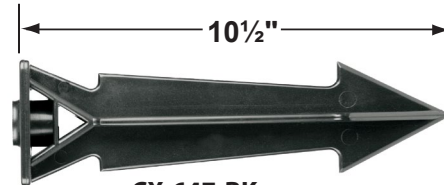

Ground Spikes

- CX-642-BK 8.5" ABS Spike, 1/2" NPT, **Black**
- CX-642-BZ 8.5" ABS Spike, 1/2" NPT, **Bronze**
- CX-643-BZ 8.5" ABS Spike, 1/2" NPT, **Bronze**

CX-647-BK

- CX-646-BK 8" ABS Spike, 1/2" NPT, **Black**
- CX-646-BR 8" ABS Spike, 1/2" NPT, **Natural Brass**
- CX-646-SS 8" ABS Spike, 1/2" NPT, **Stainless Steel**
- CX-647-BK 10.5" Heavy Duty ABS Spike, 1/2" NPT, **Black**

Mounting Risers

- CX-671 6" Aluminum Riser, 1/2" NPT Male/Female
  Finishes: **BK- Black, BZ- Bronze, GR- Green, GT- Granite, RT- Rust, VG- Verde Green, WH- White**
- CX-672 12" Aluminum Riser, 1/2" NPT Male/Female
  Finishes: **BK- Black, BZ- Bronze, GR- Green, GT- Granite, RT- Rust, VG- Verde Green, WH- White**
- CX-673 18" Aluminum Riser, 1/2" NPT Male/Female
  Finishes: **BK- Black, BZ- Bronze, GR- Green, GT- Granite, RT- Rust, VG- Verde Green, WH- White**