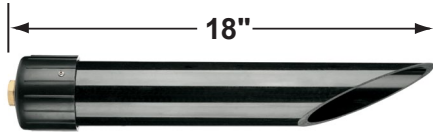

PRODUCT # : CL-640

• Area Lights

• Aluminum

Mounting Pedestals

- CX-601-BK 1" PVC Mounting Pedestal, 1/2" NPT, **Black**
- CX-601-VG 1" PVC Mounting Pedestal, 1/2" NPT, **Verde Green**
- CX-602-BK 2" PVC Mounting Pedestal, 1/2" NPT, **Black**
- CX-602-VG 2" PVC Mounting Pedestal, 1/2" NPT, **Verde Green**
- CX-603-BK 3" PVC Mounting Pedestal, 1/2" NPT Female Brass Hub on top, **Black**
- CX-603-VG 3" PVC Mounting Pedestal, 1/2" NPT Female Brass Hub on top, **Verde Green**

CX-603-BK

- CX-604-BK 1" PVC Adjustable Mounting Pedestal, 1/2" NPT, **Black**
- CX-621-BK 1" PVC Cap, 1/2" NPT, **Black**
- CX-621-VG 1" PVC Cap, 1/2" NPT, **Verde Green**
- CX-622-BK 2" PVC Cap, 1/2" NPT, **Black**
- CX-622-VG 2" PVC Cap, 1/2" NPT, **Verde Green**
- CX-624-BK 3" PVC Cap, 1/2" NPT Female Brass Hub, **Black**
- CX-624-VG 3" PVC Cap, 1/2" NPT Female Brass Hub, **Verde Green**

Mounting Canopies

- CX-703 Aluminum tree mount canopy 1/2" NPT
  Finishes: **BK- Black, BZ- Bronze, GR- Green, GT- Granite, RT- Rust, VG- Verde Green, WH- White**