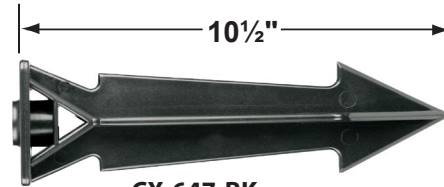

Ground Spikes

- CX-642-BK 8.5" ABS Spike, 1/2" NPT, **Black**
- CX-642-BZ 8.5" ABS Spike, 1/2" NPT, **Bronze**
- CX-643-BZ 8.5" ABS Spike, 1/2" NPT, **Bronze**

CX-647-BK

- CX-646-BK 8" ABS Spike, 1/2" NPT, **Black**
- CX-646-BR 8" ABS Spike, 1/2" NPT, **Natural Brass**
- CX-646-SS 8" ABS Spike, 1/2" NPT, **Stainless Steel**
- CX-647-BK 10.5" Heavy Duty ABS Spike, 1/2" NPT, **Black**

Mounting Risers

- CX-671 6" Aluminum Riser, 1/2" NPT Male/Female
  Finishes: **BK-** Black, **BZ-** Bronze, **GR-** Green,
  GT- Granite, **RT-** Rust, **VG-** Verde Green,
  WH- White
- CX-672 12" Aluminum Riser, 1/2" NPT Male/Female
  Finishes: **BK-** Black, **BZ-** Bronze, **GR-** Green,
  GT- Granite, **RT-** Rust, **VG-** Verde Green,
  WH- White
- CX-673 18" Aluminum Riser, 1/2" NPT Male/Female
  Finishes: **BK-** Black, **BZ-** Bronze, **GR-** Green,
  GT- Granite, **RT-** Rust, **VG-** Verde Green,
  WH- White