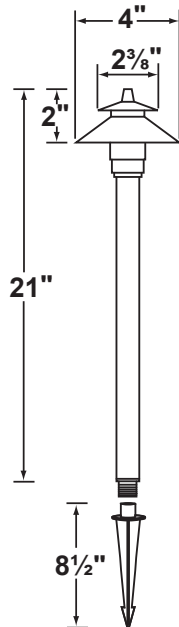

CL-660-BZ-12
12" Stem
(Optional) Shown

AVAILABLE LED LAMPS (Corona LED lamps have a five (5) year limited warranty against manufacturer's defects)

LAMP NUMBER	WATTS	BEAM		COLOR & TEMP.	RATED HOURS	HALOGEN EQUIVALENT
		SPREAD	LUMEN			
L-EDT3-2W	2	360°	200	2700K	25,000	20 Watt
L-EDT3-2.5W	2.5	180°	240	2700K	25,000	35 Watt
L-EDT3-2W-3K	2	360°	210	3000K	25,000	20 Watt
L-EDT3-2.5W-3K	2.5	180°	250	3000K	25,000	35 Watt
L-EDT3-AM*	2	360°	170	2000K	25,000	20 Watt

*AM- Amber color

For more additional Lamps, and accessories visit Coronalighting.com

JOB INFORMATION

TYPE: _____ DATE: _____

JOB NAME & ADDRESS:

PRODUCT #:

TOTAL QUANTITY:

LAMP TYPE & WATTAGE:

TRANSFORMER:

CONTRACTOR:

SPECIFIER:

• When ordering a halogen or xenon lamp add lamp number to the end of the product number. If you are ordering LED lamps you should follow the format below:

• CL - **product #** - **color** - **lamp** - **wattage**
CL - 660 - BK - L-EDT3 - 2W-3K

Example: CL-660-BK-L-EDT3-2W-3K

• Corona Lighting reserves the right to make any change and/or improvement to the design and construction of this fixture without further notification.