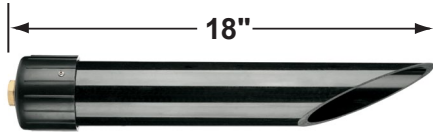

PRODUCT # : CL-660

• Area Lights

• Aluminum

Mounting Pedestals

- CX-601-BK 1" PVC Mounting Pedestal, 1/2" NPT, **Black**
- CX-601-VG 1" PVC Mounting Pedestal, 1/2" NPT, **Verde Green**
- CX-602-BK 2" PVC Mounting Pedestal, 1/2" NPT, **Black**
- CX-602-VG 2" PVC Mounting Pedestal, 1/2" NPT, **Verde Green**
- CX-603-BK 3" PVC Mounting Pedestal, 1/2" NPT Female Brass Hub on top, **Black**
- CX-603-VG 3" PVC Mounting Pedestal, 1/2" NPT Female Brass Hub on top, **Verde Green**

CX-603-BK

- CX-604-BK 1" PVC Adjustable Mounting Pedestal, 1/2" NPT, **Black**
- CX-621-BK 1" PVC Cap, 1/2" NPT, **Black**
- CX-621-VG 1" PVC Cap, 1/2" NPT, **Verde Green**
- CX-622-BK 2" PVC Cap, 1/2" NPT, **Black**
- CX-622-VG 2" PVC Cap, 1/2" NPT, **Verde Green**
- CX-624-BK 3" PVC Cap, 1/2" NPT Female Brass Hub, **Black**
- CX-624-VG 3" PVC Cap, 1/2" NPT Female Brass Hub, **Verde Green**

Mounting Canopies

- CX-703 Aluminum tree mount canopy 1/2" NPT
  Finishes: **BK-** Black, **BZ-** Bronze, **GR-** Green,
  GT- Granite, **RT-** Rust, **VG-** Verde Green,
  WH- White