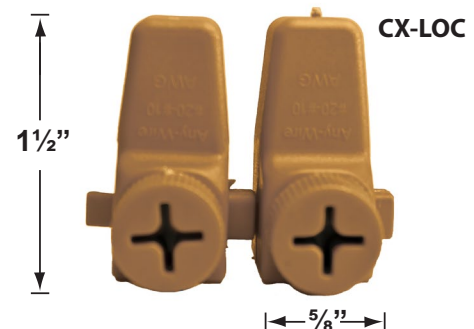

PRODUCT # : CL-660

• Area Lights

• Aluminum

Mounting Pedestals

- CX-601-BK 1" PVC Mounting Pedestal, 1/2" NPT, **Black**
- CX-601-VG 1" PVC Mounting Pedestal, 1/2" NPT, **Verde Green**
- CX-602-BK 2" PVC Mounting Pedestal, 1/2" NPT, **Black**
- CX-602-VG 2" PVC Mounting Pedestal, 1/2" NPT, **Verde Green**
- CX-603-BK 3" PVC Mounting Pedestal, 1/2" NPT Female Brass Hub on top, **Black**
- CX-603-VG 3" PVC Mounting Pedestal, 1/2" NPT Female Brass Hub on top, **Verde Green**

- CX-604-BK 1" PVC Adjustable Mounting Pedestal, 1/2" NPT, **Black**
- CX-621-BK 1" PVC Cap, 1/2" NPT, **Black**
- CX-621-VG 1" PVC Cap, 1/2" NPT, **Verde Green**
- CX-622-BK 2" PVC Cap, 1/2" NPT, **Black**
- CX-622-VG 2" PVC Cap, 1/2" NPT, **Verde Green**
- CX-624-BK 3" PVC Cap, 1/2" NPT Female Brass Hub, **Black**
- CX-624-VG 3" PVC Cap, 1/2" NPT Female Brass Hub, **Verde Green**

Mounting Canopies

- CX-703 Aluminum tree mount canopy 1/2" NPT
  Finishes: **BK-** Black, **BZ-** Bronze, **GR-** Green,
  GT- Granite, **RT-** Rust, **VG-** Verde Green,
  WH- White

Cable Connectors

- CX-854 Direct Burial Silicone Filled Wire Nut, **Tan**
- CX-858 Speedy Cable Connector, Supply Cable up to 10-2, **Black**
- CX-839 Universal cable connector, Supply cable up to 8-2, one/Pack **Black**
- CX-LOC Quick-Locking Silicone Filled Wire Connector, 25 Sets (50 per Pack)

Ground Spikes

- CX-642-BK 8.5" ABS Spike, 1/2" NPT, **Black**
- CX-642-BZ 8.5" ABS Spike, 1/2" NPT, **Bronze**
- CX-643-BZ 8.5" ABS Spike, 1/2" NPT, **Bronze**

- CX-646-BK 8" ABS Spike, 1/2" NPT, **Black**
- CX-646-BR 8" ABS Spike, 1/2" NPT, **Natural Brass**
- CX-646-SS 8" ABS Spike, 1/2" NPT, **Stainless Steel**
- CX-647-BK 10.5" Heavy Duty ABS Spike, 1/2" NPT, **Black**

Mounting Risers