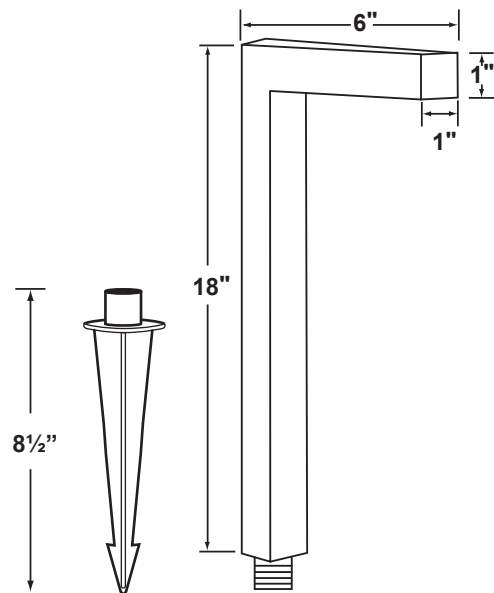

SPECIFICATION SHEET

PRODUCT # : CL-717B-AB

•Path Lights

•Solid Brass

Fixture Specifications:

Housing: Corrosion resistant Solid Brass "L" shaped design

Stem: Solid brass pipe with 1/2" NPT on bottom

Finish: **AB- Antique Bronze.** Natural toning process. AB finish will vary due to artistic process. Also in **GM**, and **SI** finishes. Aluminum options available in **BK** and **BZ**

Lens: High impact, sandblasted, heat resistant clear glass. Extra frosted and linear lenses included.

Socket: Top grade fixed ceramic bi-pin socket. Easy tool-free lamp access.

Lamp: Designed to use a 12V, T3 LED lamp only. Available in LED (2W & 2.5W) or without lamp. See the Lamp Guide below for more information. Not to be used with halogen/xenon lamps.

Wiring:

Fixture is prewired with a 3ft, 18-2 direct burial cord Wire connector sold separately. Universal connector (**CX-839**), silicone filled wire nut (**CX-854**) or quick locking wire connector (**CX-LOC**) are available from Corona Lighting.

Mounting Spike:

Standard injection molded spike with 1/2" NPT threaded female hub.

Electrical Notes:

A remote 12V transformer is required. Options are available from Corona Lighting. Voltage range for LED lamps are 8V-21V. Proper grease/lubricant is suggested on threaded parts during installation process.

Warranty:

Limited lifetime warranty on fixture housing against manufacturer's defects.

AVAILABLE LED LAMPS (Corona LED lamps have a five (5) year limited warranty against manufacturer's defects)

LAMP NUMBER	WATTS	BEAM		COLOR & TEMP.	RATED HOURS	HALOGEN EQUIVALENT
		SPREAD	LUMEN			
L-EDT3-2W	2	360°	200	2700K	25,000	20 Watt
L-EDT3-2.5W	2.5	180°	240	2700K	25,000	35 Watt
L-EDT3-2W-3K	2	360°	210	3000K	25,000	20 Watt
L-EDT3-2.5W-3K	2.5	180°	250	3000K	25,000	35 Watt
L-EDT3-AM*	2	360°	170	2000K	25,000	20 Watt

* AM- Amber color
For more additional Lamps, and accessories visit Coronalighting.com

JOB INFORMATION

TYPE: _____ DATE: _____

JOB NAME & ADDRESS:

PRODUCT #:

TOTAL QUANTITY:

LAMP TYPE & WATTAGE:

TRANSFORMER:

CONTRACTOR:

SPECIFIER:

• When ordering LED lamp with a fixture your part number should follow the format below:

• **CL** - **product #** - **lamp** - **wattage**

Example: CL-717B-AB-L-EDT3-2W-3K

CL - 717B-AB - L-EDT3 - 2W-3K

• Corona Lighting reserves the right to make any change and/or improvement to the design and construction of this fixture without further notification.