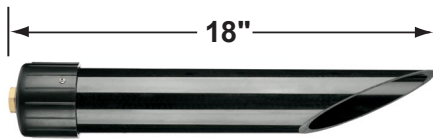

ACCESSORIES SHEET

PRODUCT # : CL-717B-AB

•Path Lights

•Cast Brass

Mounting Pedestals

- CX-601-BK 1" PVC Mounting Pedestal, 1/2" NPT, **Black**
- CX-601-VG 1" PVC Mounting Pedestal, 1/2" NPT, **Verde Green**
- CX-602-BK 2" PVC Mounting Pedestal, 1/2" NPT, **Black**
- CX-602-VG 2" PVC Mounting Pedestal, 1/2" NPT, **Verde Green**
- CX-603-BK 3" PVC Mounting Pedestal, 1/2" NPT Female Brass Hub on top, **Black**
- CX-603-VG 3" PVC Mounting Pedestal, 1/2" NPT Female Brass Hub on top, **Verde Green**

CX-603-BK

- CX-604-BK 1" PVC Adjustable Mounting Pedestal, 1/2" NPT, **Black**
- CX-621-BK 1" PVC Cap, 1/2" NPT, **Black**
- CX-621-VG 1" PVC Cap, 1/2" NPT, **Verde Green**
- CX-622-BK 2" PVC Cap, 1/2" NPT, **Black**
- CX-622-VG 2" PVC Cap, 1/2" NPT, **Verde Green**
- CX-624-BK 3" PVC Cap, 1/2" NPT Female Brass Hub, **Black**
- CX-624-VG 3" PVC Cap, 1/2" NPT Female Brass Hub, **Verde Green**

Mounting Canopies

- CX-705B-AB Brass Flat Canopy, 1/2" NPT, **Antique Bronze**
- CX-709B-AB Brass Raised Canopy, 1/2" NPT, **Antique Bronze**
- CX-718B-AB 5" Brass Canopy, 3-Hole 1/2" NPT, **Antique Bronze**