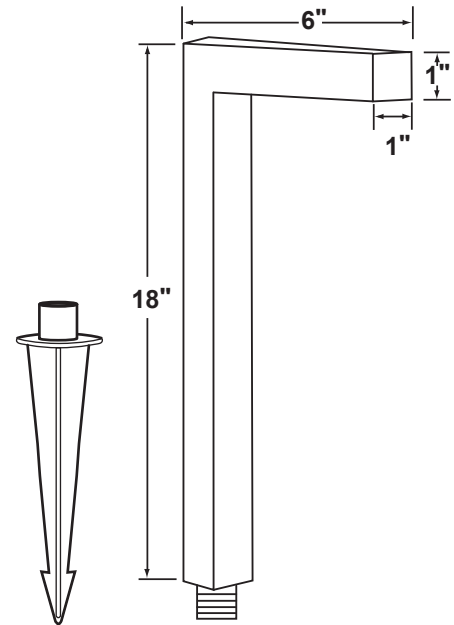

SPECIFICATION SHEET

PRODUCT # : CL-717B-GM

•Path Lights

•Solid Brass

Fixture Specifications:

Housing: Corrosion resistant Solid Brass "L" shaped design

Stem: Solid brass pipe with 1/2" NPT on bottom

Finish: **GM- Gun Metal.** Natural toning process. Also in **AB**, and **SI** finishes. Aluminum options available in **BK** and **BZ**

Lens: High impact, sandblasted, heat resistant clear glass. Extra frosted and linear lenses included.

Socket: Top grade fixed ceramic bi-pin socket. Easy tool-free lamp access.

Lamp: Designed to use a 12V, T3 LED lamp only. Available in LED (2W & 2.5W) or without lamp. See the Lamp Guide below for more information. Not to be used with halogen/xenon lamps.

Wiring:

Fixture is prewired with a 3ft, 18-2 direct burial cord Wire connector sold separately. Universal connector (**CX-839**), silicone filled wire nut (**CX-854**) or quick locking wire connector (**CX-LOC**) are available from Corona Lighting.

Mounting Spike:

Standard injection molded spike with 1/2" NPT threaded female hub.

Electrical Notes:

A remote 12V transformer is required. Options are available from Corona Lighting. Voltage range for LED lamps are 8V-21V. Proper grease/lubricant is suggested on threaded parts during installation process.

Warranty:

Limited lifetime warranty on fixture housing against manufacturer's defects.

AVAILABLE LED LAMPS (Corona LED lamps have a five (5) year limited warranty against manufacturer's defects)

LAMP NUMBER	WATTS	BEAM		COLOR & TEMP.	RATED HOURS	HALOGEN EQUIVALENT
		SPREAD	LUMEN			
L-EDT3-2W	2	360°	200	2700K	25,000	20 Watt
L-EDT3-2.5W	2.5	180°	240	2700K	25,000	35 Watt
L-EDT3-2W-3K	2	360°	210	3000K	25,000	20 Watt
L-EDT3-2.5W-3K	2.5	180°	250	3000K	25,000	35 Watt
L-EDT3-AM*	2	360°	170	2000K	25,000	20 Watt

* AM- Amber color
For more additional Lamps, and accessories visit Coronalighting.com

JOB INFORMATION

TYPE: DATE:

JOB NAME & ADDRESS:

PRODUCT #:

TOTAL QUANTITY:

LAMP TYPE & WATTAGE:

TRANSFORMER:

CONTRACTOR:

SPECIFIER:

• When ordering LED lamp with a fixture your part number should follow the format below:

• **CL** - **product #** - **lamp** - **wattage**

Example: CL-717B-GM-L-EDT3-2W-3K

CL - 717B-GM - L-EDT3 - 2W-3K

• Corona Lighting reserves the right to make any change and/or improvement to the design and construction of this fixture without further notification.