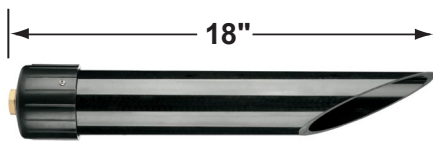

PRODUCT # : CL-717B-GM

•Path Lights

•Solid Brass

Mounting Pedestals

- CX-601-BK 1" PVC Mounting Pedestal, ½" NPT, **Black**
- CX-601-VG 1" PVC Mounting Pedestal, ½" NPT, **Verde Green**
- CX-602-BK 2" PVC Mounting Pedestal, ½" NPT, **Black**
- CX-602-VG 2" PVC Mounting Pedestal, ½" NPT, **Verde Green**
- CX-603-BK 3" PVC Mounting Pedestal, ½" NPT Female Brass Hub on top, **Black**
- CX-603-VG 3" PVC Mounting Pedestal, ½" NPT Female Brass Hub on top, **Verde Green**

CX-603-BK

- CX-604-BK 1" PVC Adjustable Mounting Pedestal, ½" NPT, **Black**
- CX-621-BK 1" PVC Cap, ½" NPT, **Black**
- CX-621-VG 1" PVC Cap, ½" NPT, **Verde Green**
- CX-622-BK 2" PVC Cap, ½" NPT, **Black**
- CX-622-VG 2" PVC Cap, ½" NPT, **Verde Green**
- CX-624-BK 3" PVC Cap, ½" NPT Female Brass Hub, **Black**
- CX-624-VG 3" PVC Cap, ½" NPT Female Brass Hub, **Verde Green**

Mounting Canopies

- CX-705B-GM Brass Flat Canopy, ½" NPT, **Gun Metal**
- CX-709B-GM Brass Raised Canopy, ½" NPT, **Gun Metal**
- CX-718B-GM 5" Brass Canopy, 3-Hole ½" NPT, **Gun Metal**