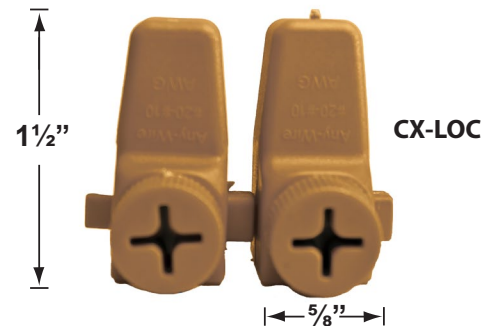

SPECIFICATION SHEET

PRODUCT # : CL-717B-GM

•Path Lights

•Solid Brass

Fixture Specifications:

Housing: Corrosion resistant Solid Brass "L" shaped design

Stem: Solid brass pipe with 1/2" NPT on bottom

Finish: **GM- Gun Metal.** Natural toning process. Also in **AB**, and **SI** finishes. Aluminum options available in **BK** and **BZ**

Mounting Risers

- CX-682B-GM 6" Brass Riser, ½" NPT Male/Female, **Gun Metal**
- CX-683B-GM 12" Brass Riser, ½" NPT Male/Female, **Gun Metal**
- CX-684B-GM 18" Brass Riser, ½" NPT Male/Female, **Gun Metal**
- CX-685B-GM 24" Brass Riser, ½" NPT Male/Female, **Gun Metal**

CX-682B-GM 6"

CX-683B-GM 12"

CX-684B-GM 18"

CX-685B-GM 24"

CX-705B-GM

Cable Connectors

- CX-854 Direct Burial Silicone Filled Wire Nut, **Tan**
- CX-858 Speedy Cable Connector, Supply Cable up to 10-2, **Black**
- CX-839 Universal cable connector, Supply cable up to 8-2, one/Pack **Black**
- CX-LOC Quick-Locking Silicone Filled Wire Connector, 25 Sets (50 per Pack)