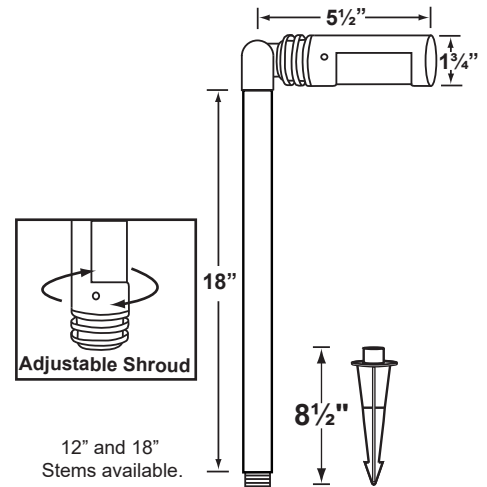

12" and 18"
Stems available.

AVAILABLE LED LAMPS (Corona LED lamps have a five (5) year limited warranty against manufacturer's defects)

LAMP NUMBER	WATTS	BEAM		COLOR & TEMP.	RATED HOURS	HALOGEN EQUIVALENT
		SPREAD	LUMEN			
L-EDT3-2W	2	360°	200	2700K	25,000	20 Watt
L-EDT3-2.5W	2.5	180°	240	2700K	25,000	35 Watt
L-EDT3-2W-3K	2	360°	210	3000K	25,000	20 Watt
L-EDT3-2.5W-3K	2.5	180°	250	3000K	25,000	35 Watt
L-EDT3-AM*	2	360°	170	2000K	25,000	20 Watt

* AM- Amber color

For more additional Lamps, and accessories visit Coronalighting.com

JOB INFORMATION

TYPE: DATE:

JOB NAME & ADDRESS:

PRODUCT #:

TOTAL QUANTITY:

LAMP TYPE & WATTAGE:

TRANSFORMER:

CONTRACTOR:

SPECIFIER:

• When ordering a halogen or xenon lamp add lamp number to the end of the product number. If you are ordering LED lamps you should follow the format below:

• CL - product # - Length - color - lamp - wattage
CL - 727 - 12 - BK - L-EDT3 - 2W-3K

Example: CL-727-12-BK-L-ED16-2W-3K

• Corona Lighting reserves the right to make any change and/or improvement to the design and construction of this fixture without further notification.