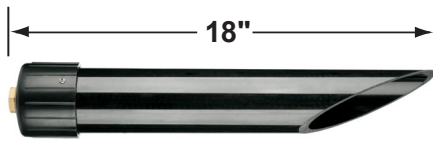

PRODUCT # : CL-727

•Path Lights

•Cast Aluminum

Mounting Pedestals

- CX-601-BK 1" PVC Mounting Pedestal, 1/2" NPT, **Black**
- CX-601-VG 1" PVC Mounting Pedestal, 1/2" NPT, **Verde Green**
- CX-602-BK 2" PVC Mounting Pedestal, 1/2" NPT, **Black**
- CX-602-VG 2" PVC Mounting Pedestal, 1/2" NPT, **Verde Green**
- CX-603-BK 3" PVC Mounting Pedestal, 1/2" NPT Female Brass Hub on top, **Black**
- CX-603-VG 3" PVC Mounting Pedestal, 1/2" NPT Female Brass Hub on top, **Verde Green**

CX-603-BK

- CX-604-BK 1" PVC Adjustable Mounting Pedestal, 1/2" NPT, **Black**
- CX-621-BK 1" PVC Cap, 1/2" NPT, **Black**
- CX-621-VG 1" PVC Cap, 1/2" NPT, **Verde Green**
- CX-622-BK 2" PVC Cap, 1/2" NPT, **Black**
- CX-622-VG 2" PVC Cap, 1/2" NPT, **Verde Green**
- CX-624-BK 3" PVC Cap, 1/2" NPT Female Brass Hub, **Black**
- CX-624-VG 3" PVC Cap, 1/2" NPT Female Brass Hub, **Verde Green**

Mounting Canopies

- CX-703 Aluminum tree mount canopy 1/2" NPT
  Finishes: **BK**- Black, **BZ**- Bronze, **GR**- Green,
  GT- Granite, **RT**- Rust, **VG**- Verde Green,
  WH- White