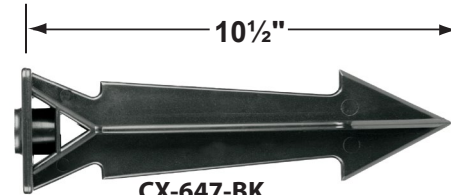

Ground Spikes

- CX-642-BK 8.5" ABS Spike, 1/2" NPT, **Black**
- CX-642-BZ 8.5" ABS Spike, 1/2" NPT, **Bronze**
- CX-643-BZ 8.5" ABS Spike, 1/2" NPT, **Bronze**

CX-647-BK

- CX-646-BK 8" ABS Spike, 1/2" NPT, **Black**
- CX-646-BR 8" ABS Spike, 1/2" NPT, **Natural Brass**
- CX-646-SS 8" ABS Spike, 1/2" NPT, **Stainless Steel**
- CX-647-BK 10.5" Heavy Duty ABS Spike, 1/2" NPT, **Black**

Mounting Risers

- CX-671 6" Aluminum Riser, 1/2" NPT Male/Female
  Finishes: **BK**- Black, **BZ**- Bronze, **GR**- Green,
  GT- Granite, **RT**- Rust, **VG**- Verde Green,
  WH- White
- CX-672 12" Aluminum Riser, 1/2" NPT Male/Female
  Finishes: **BK**- Black, **BZ**- Bronze, **GR**- Green,
  GT- Granite, **RT**- Rust, **VG**- Verde Green,
  WH- White
- CX-673 18" Aluminum Riser, 1/2" NPT Male/Female
  Finishes: **BK**- Black, **BZ**- Bronze, **GR**- Green,
  GT- Granite, **RT**- Rust, **VG**- Verde Green,
  WH- White