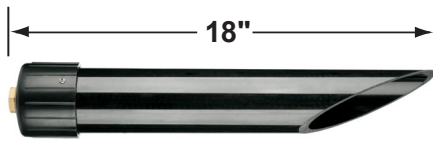

PRODUCT # : CL-730B-AB

•Path Lights

•Brass

Mounting Pedestals

- CX-601-BK 1" PVC Mounting Pedestal, 1/2" NPT, **Black**
- CX-601-VG 1" PVC Mounting Pedestal, 1/2" NPT, **Verde Green**
- CX-602-BK 2" PVC Mounting Pedestal, 1/2" NPT, **Black**
- CX-602-VG 2" PVC Mounting Pedestal, 1/2" NPT, **Verde Green**
- CX-603-BK 3" PVC Mounting Pedestal, 1/2" NPT Female Brass Hub on top, **Black**
- CX-603-VG 3" PVC Mounting Pedestal, 1/2" NPT Female Brass Hub on top, **Verde Green**

CX-603-BK

- CX-604-BK 1" PVC Adjustable Mounting Pedestal, 1/2" NPT, **Black**
- CX-621-BK 1" PVC Cap, 1/2" NPT, **Black**
- CX-621-VG 1" PVC Cap, 1/2" NPT, **Verde Green**
- CX-622-BK 2" PVC Cap, 1/2" NPT, **Black**
- CX-622-VG 2" PVC Cap, 1/2" NPT, **Verde Green**
- CX-624-BK 3" PVC Cap, 1/2" NPT Female Brass Hub, **Black**
- CX-624-VG 3" PVC Cap, 1/2" NPT Female Brass Hub, **Verde Green**

Mounting Canopies

- CX-705B-AB Brass Flat Canopy, 1/2" NPT, **Antique Bronze**
- CX-709B-AB Brass Raised Canopy, 1/2" NPT, **Antique Bronze**
- CX-718B-AB 5" Brass Canopy, 3-Hole 1/2" NPT, **Antique Bronze**