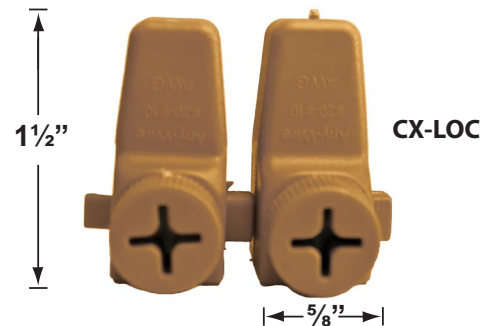

SPECIFICATION SHEET

PRODUCT # : CL-730B-AB

• Path Light

• Brass

Fixture Specifications:

Housing: Corrosion resistant solid brass.
Shroud is adjustable and extendable.

Stem: 24" solid brass pipe with 1/2" NPT on bottom.
Stem is also available in 18".

Mounting Risers

- CX-682B-AB 6" Brass Riser, 1/2" NPT Male/Female, **Antique Bronze**
- CX-683B-AB 12" Brass Riser, 1/2" NPT Male/Female, **Antique Bronze**
- CX-684B-AB 18" Brass Riser, 1/2" NPT Male/Female, **Antique Bronze**
- CX-685B-AB 24" Brass Riser, 1/2" NPT Male/Female, **Antique Bronze**

CX-682B-AB 6"

CX-683B-AB 12"

CX-684B-AB 18"

CX-685B-AB 24"

CX-705B-AB

Cable Connectors

- CX-854 Direct Burial Silicone Filled Wire Nut, **Tan**
- CX-858 Speedy Cable Connector, Supply Cable up to 10-2, **Black**
- CX-839 Universal cable connector, Supply cable up to 8-2, one/Pack **Black**
- CX-LOC Quick-Locking Silicone Filled Wire Connector, 25 Sets (50 per Pack)