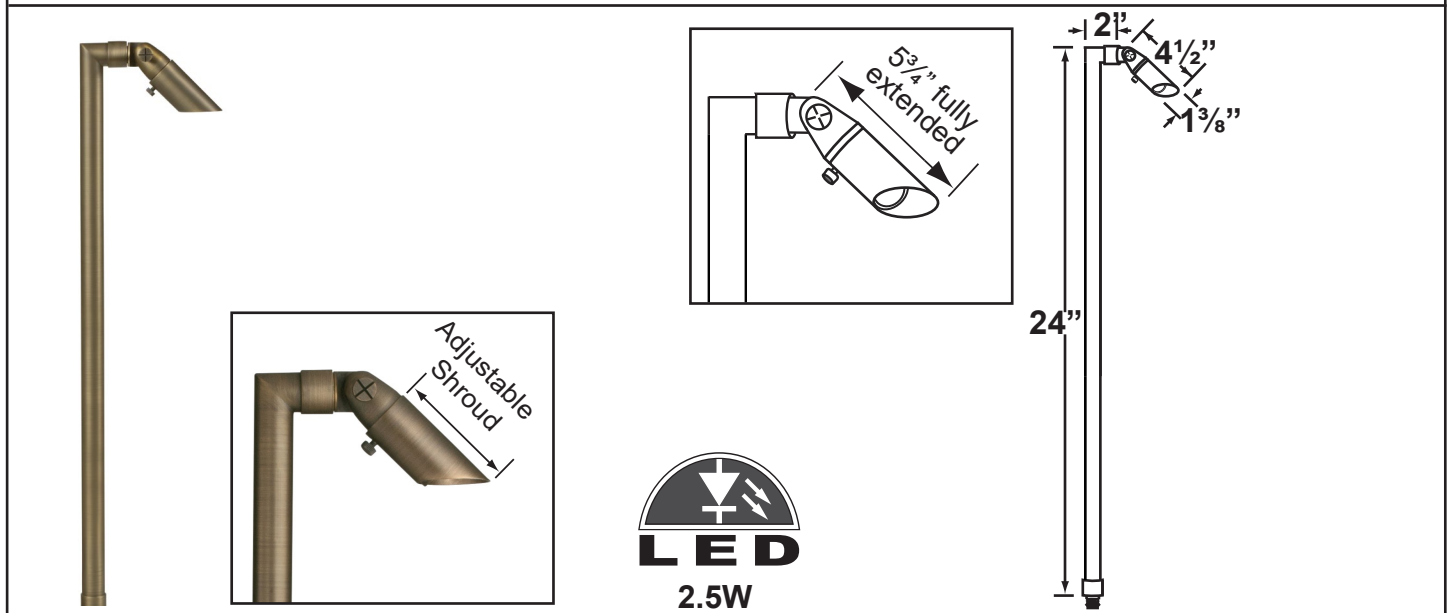

SPECIFICATION SHEET

PRODUCT # : CL-730B-AB

• Path Light

• Brass

Fixture Specifications:

Housing: Corrosion resistant solid brass.
Shroud is adjustable and extendable.

Stem: 24" solid brass pipe with 1/2" NPT on bottom.
Stem is also available in 18".

Finish: **AB- Antique Bronze.** Natural toning process. AB finish will vary due to artistic process.
Fixture also available in **GM- Gun Metal.**

Lens: Clear and heat resistant flat glass

Socket: Top grade fixed ceramic bi-pin socket, with retention clip to securely hold the lamp in place.

Lamps: 12V MR-8, 20W max.
Available in 2.5W LED or without lamp.
See lamp guide below for more information.

Gasket: Silicone gasket for water tight sealing

Knuckle: Adjustable cast brass knuckle with thumb screw.

Wiring: Fixture is prewired with a 3ft 18-2 SPT2-W direct burial cord. Wire connector sold separately. Universal connector (**CX-839**) quick locking wire connector (**CX-LOC**) or gel filled wire nut (**CX-854**) is available from Corona Lighting.

Mounting Spike: Standard injection molded spike 1/2" NPT threaded female hub.

Electrical Notes: A remote 12V transformer is required. Options are available from Corona Lighting. Voltage range for LED lamps are 9V-17V. Some assembly needed. Proper grease/lubricant is suggested on threaded parts during installation.

Warranty: Limited lifetime warranty on fixture housing and stem against manufacturer's defects.

AVAILABLE LED LAMPS (Corona LED lamps have a five (5) year limited warranty against manufacturer's defects)

LAMP NUMBER	WATTS	BEAM		COLOR & TEMP.	RATED HOURS	HALOGEN EQUIVALENT
		SPREAD	LUMEN			
L-ED8-2.5W	2.5	38° FL	180	2700K	50,000	20 Watt

JOB INFORMATION

TYPE: _____ DATE: _____

JOB NAME & ADDRESS: _____

PRODUCT #: _____

TOTAL QUANTITY: _____

LAMP TYPE & WATTAGE: _____

TRANSFORMER: _____

CONTRACTOR: _____

SPECIFIER: _____

• When ordering a halogen or xenon lamp add lamp number to the product number. If you are ordering LED lamps you should follow the format below:

• **CL** - **product #** - **lamp** - **wattage**
CL - CL-730B-AB - L-ED8 - 2.5W

Example: CL-730B-AB-L-ED8-2.5W

• Corona Lighting reserves the right to make any change and/or improvement to the design and construction of this fixture without further notification.