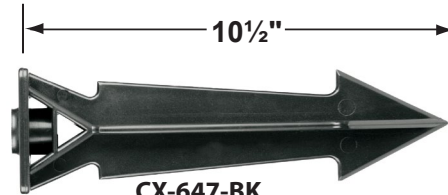

Ground Spikes

- CX-642-BK 8.5" ABS Spike, 1/2" NPT, **Black**
- CX-642-BZ 8.5" ABS Spike, 1/2" NPT, **Bronze**
- CX-643-BZ 8.5" ABS Spike, 1/2" NPT, **Bronze**

CX-647-BK

- CX-646-BK 8" ABS Spike, 1/2" NPT, **Black**
- CX-646-BR 8" ABS Spike, 1/2" NPT, **Natural Brass**
- CX-646-SS 8" ABS Spike, 1/2" NPT, **Stainless Steel**
- CX-647-BK 10.5" Heavy Duty ABS Spike, 1/2" NPT, **Black**

Mounting Risers

- CX-682B-AB 6" Brass Riser, 1/2" NPT Male/Female, **Antique Bronze**
- CX-683B-AB 12" Brass Riser, 1/2" NPT Male/Female, **Antique Bronze**
- CX-684B-AB 18" Brass Riser, 1/2" NPT Male/Female, **Antique Bronze**
- CX-685B-AB 24" Brass Riser, 1/2" NPT Male/Female, **Antique Bronze**