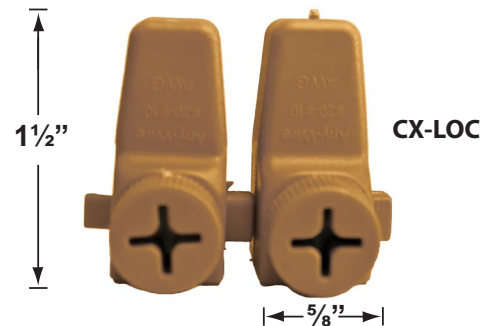

SPECIFICATION SHEET

PRODUCT # : CL-730B-GM

• Path Light

• Brass

Fixture Specifications:

- Housing:** Corrosion resistant solid brass.
Shroud is adjustable and extendable.
- Stem:** 24" solid brass pipe with 1/2" NPT on bottom.
Stem is also available in 18".
- Finish:** **GM- Gun Metal.** Natural toning process. GM finish will vary due to artistic process.
Fixture also available in **AB- Antique Bronze.**
- Lens:** Clear and heat resistant flat glass
- Socket:** Top grade fixed ceramic bi-pin socket, with retension clip to securely hold the lamp in place.
- Lamps:** 12V MR-8, 20W max.
Available in 2.5W LED or without lamp.
See lamp guide below for more information.
- Gasket:** Silicone gasket for water tight sealing

Mounting Risers

- CX-682B-GM 6" Brass Riser, ½" NPT Male/Female, **Gun Metal**
- CX-683B-GM 12" Brass Riser, ½" NPT Male/Female, **Gun Metal**
- CX-684B-GM 18" Brass Riser, ½" NPT Male/Female, **Gun Metal**
- CX-685B-GM 24" Brass Riser, ½" NPT Male/Female, **Gun Metal**

CX-682B-GM 6"

CX-683B-GM 12"

CX-684B-GM 18"

CX-685B-GM 24"

CX-705B-GM

Cable Connectors

- CX-854 Direct Burial Silicone Filled Wire Nut, **Tan**
- CX-858 Speedy Cable Connector, Supply Cable up to 10-2, **Black**
- CX-839 Universal cable connector, Supply cable up to 8-2, one/Pack **Black**
- CX-LOC Quick-Locking Silicone Filled Wire Connector, 25 Sets (50 per Pack)