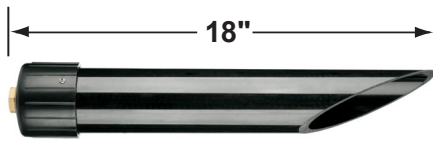

PRODUCT # : CL-730B-GM

•Path Lights

•Brass

Mounting Pedestals

- CX-601-BK 1" PVC Mounting Pedestal, ½" NPT, **Black**
- CX-601-VG 1" PVC Mounting Pedestal, ½" NPT, **Verde Green**
- CX-602-BK 2" PVC Mounting Pedestal, ½" NPT, **Black**
- CX-602-VG 2" PVC Mounting Pedestal, ½" NPT, **Verde Green**
- CX-603-BK 3" PVC Mounting Pedestal, ½" NPT Female Brass Hub on top, **Black**
- CX-603-VG 3" PVC Mounting Pedestal, ½" NPT Female Brass Hub on top, **Verde Green**

CX-603-BK

- CX-604-BK 1" PVC Adjustable Mounting Pedestal, ½" NPT, **Black**
- CX-621-BK 1" PVC Cap, ½" NPT, **Black**
- CX-621-VG 1" PVC Cap, ½" NPT, **Verde Green**
- CX-622-BK 2" PVC Cap, ½" NPT, **Black**
- CX-622-VG 2" PVC Cap, ½" NPT, **Verde Green**
- CX-624-BK 3" PVC Cap, ½" NPT Female Brass Hub, **Black**
- CX-624-VG 3" PVC Cap, ½" NPT Female Brass Hub, **Verde Green**

Mounting Canopies

- CX-705B-GM Brass Flat Canopy, ½" NPT, **Gun Metal**
- CX-709B-GM Brass Raised Canopy, ½" NPT, **Gun Metal**
- CX-718B-GM 5" Brass Canopy, 3-Hole ½" NPT, **Gun Metal**