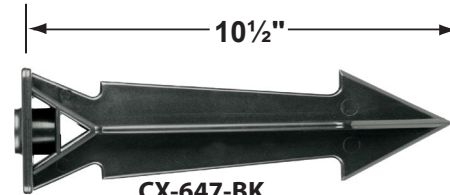

Ground Spikes

- CX-642-BK 8.5" ABS Spike, ½" NPT, **Black**
- CX-642-BZ 8.5" ABS Spike, ½" NPT, **Bronze**
- CX-643-BZ 8.5" ABS Spike, ½" NPT, **Bronze**

CX-647-BK

- CX-646-BK 8" ABS Spike, ½" NPT, **Black**
- CX-646-BR 8" ABS Spike, ½" NPT, **Natural Brass**
- CX-646-SS 8" ABS Spike, ½" NPT, **Stainless Steel**
- CX-647-BK 10.5" Heavy Duty ABS Spike, ½" NPT, **Black**

Mounting Risers

- CX-682B-GM 6" Brass Riser, ½" NPT Male/Female, **Gun Metal**
- CX-683B-GM 12" Brass Riser, ½" NPT Male/Female, **Gun Metal**
- CX-684B-GM 18" Brass Riser, ½" NPT Male/Female, **Gun Metal**
- CX-685B-GM 24" Brass Riser, ½" NPT Male/Female, **Gun Metal**