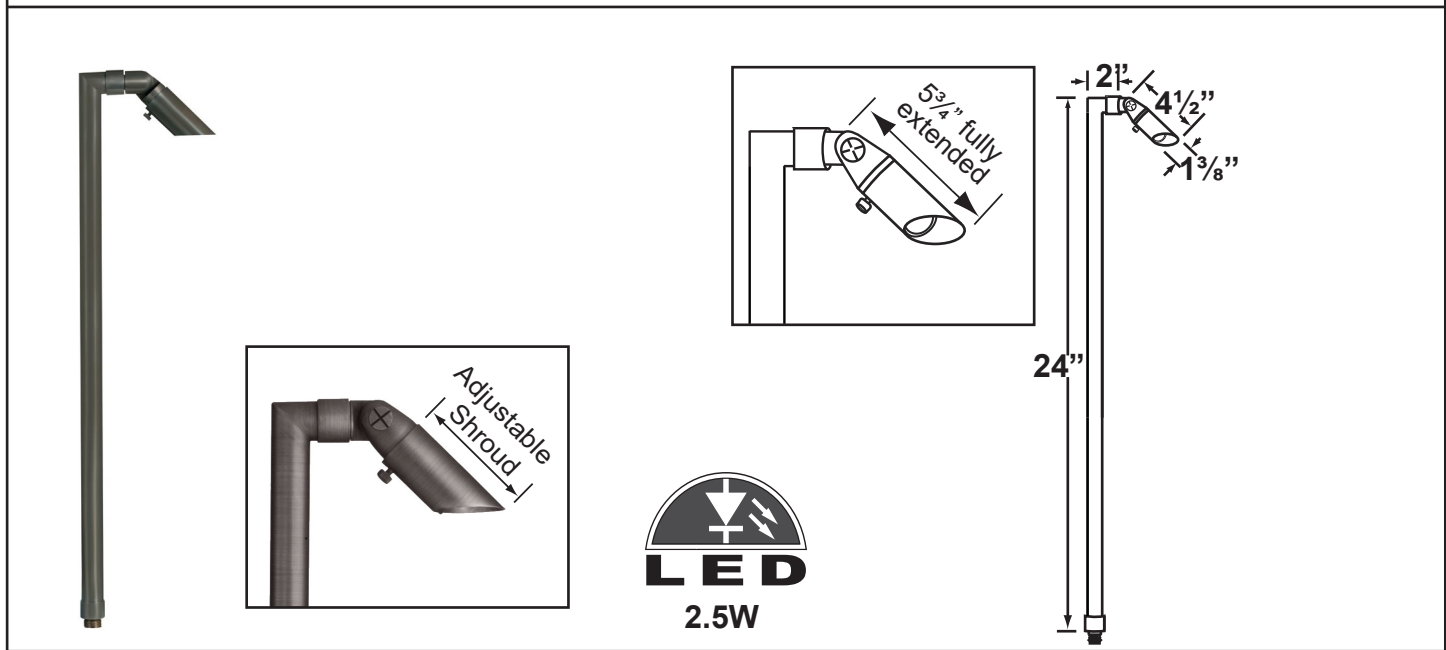

SPECIFICATION SHEET

PRODUCT # : CL-730B-GM

• Path Light

• Brass

Fixture Specifications:

- Housing:** Corrosion resistant solid brass.
Shroud is adjustable and extendable.
- Stem:** 24" solid brass pipe with 1/2" NPT on bottom.
Stem is also available in 18".
- Finish:** **GM- Gun Metal.** Natural toning process. GM finish will vary due to artistic process.
Fixture also available in **AB- Antique Bronze.**
- Lens:** Clear and heat resistant flat glass
- Socket:** Top grade fixed ceramic bi-pin socket, with retension clip to securely hold the lamp in place.
- Lamps:** 12V MR-8, 20W max.
Available in 2.5W LED or without lamp.
See lamp guide below for more information.
- Gasket:** Silicone gasket for water tight sealing

- Knuckle:** Adjustable cast brass knuckle with thumb screw.
- Wiring:** Fixture is prewired with a 3ft 18-2 SPT2-W direct burial cord. Wire connector sold separately. Universal connector (**CX-839**) quick locking wire connector (**CX-LOC**) or gel filled wire nut (**CX-854**) is available from Corona Lighting.
- Mounting Spike:** Standard injection molded spike 1/2" NPT threaded female hub.
- Electrical Notes:** A remote 12V transformer is required. Options are available from Corona Lighting. Voltage range for LED lamps are 9V-17V. Some assembly needed. Proper grease/lubricant is suggested on threaded parts during installation.
- Warranty:** Limited lifetime warranty on fixture housing and stem against manufacturer's defects.