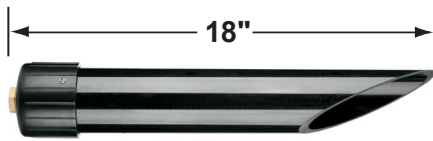

PRODUCT # : CL-730B-T-GM

•Path Lights

• Brass

Mounting Pedestals

- CX-601-BK 1" PVC Mounting Pedestal, 1/2" NPT, **Black**
- CX-601-VG 1" PVC Mounting Pedestal, 1/2" NPT, **Verde Green**
- CX-602-BK 2" PVC Mounting Pedestal, 1/2" NPT, **Black**
- CX-602-VG 2" PVC Mounting Pedestal, 1/2" NPT, **Verde Green**
- CX-603-BK 3" PVC Mounting Pedestal, 1/2" NPT Female Brass Hub on top, **Black**
- CX-603-VG 3" PVC Mounting Pedestal, 1/2" NPT Female Brass Hub on top, **Verde Green**

CX-603-BK

- CX-604-BK 1" PVC Adjustable Mounting Pedestal, 1/2" NPT, **Black**
- CX-621-BK 1" PVC Cap, 1/2" NPT, **Black**
- CX-621-VG 1" PVC Cap, 1/2" NPT, **Verde Green**
- CX-622-BK 2" PVC Cap, 1/2" NPT, **Black**
- CX-622-VG 2" PVC Cap, 1/2" NPT, **Verde Green**
- CX-624-BK 3" PVC Cap, 1/2" NPT Female Brass Hub, **Black**
- CX-624-VG 3" PVC Cap, 1/2" NPT Female Brass Hub, **Verde Green**

Mounting Canopies

- CX-705B-GM Brass Flat Canopy, 1/2" NPT, **Gun Metal**
- CX-709B-GM Brass Raised Canopy, 1/2" NPT, **Gun Metal**
- CX-718B-GM 5" Brass Canopy, 3-Hole 1/2" NPT, **Gun Metal**