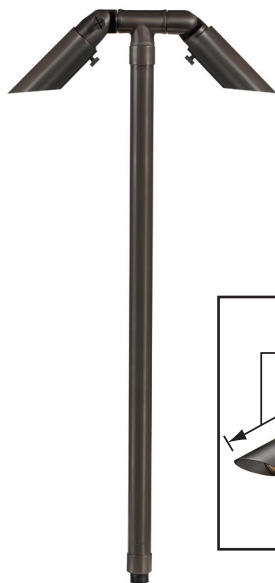

SPECIFICATION SHEET

PRODUCT # : CL-730B-T-GM

• Path Light

• Brass

Fixture Specifications:

Housing: Corrosion resistant solid brass. Shrouds are adjustable and extendable.

Stem: 24" solid brass pipe with 1/2" NPT on bottom. 18" and 12" stems also available.

Finish: **GM- Gun Metal.** Natural toning process. GM finish will vary due to artistic process. Also available in **AB- Antique Bronze.**

Lens: Clear and heat resistant flat glass.

Socket: Top grade fixed ceramic bi-pin socket, with lamp retention clip to securely hold lamp in place.

Lamps: Two 12V MR-8, 20W max. Available in 2.5W 2xLED or without lamps. See lamp guide below for more information.

Gasket: Silicone gasket for water tight sealing

Knuckle: Adjustable cast brass knuckle with thumb screw

Wiring: Fixture is prewired with a 3ft 18-2 SPT2-W direct burial cord. Wire connector sold separately. Universal connector (**CX-839**) quick locking wire connector (**CX-LOC**) or gel filled wire nut (**CX-854**) is available from Corona Lighting.

Mounting Spike: Standard injection molded spike with 1/2" NPT threaded female hub.

Electrical Notes: A remote 12V transformer is required. Options are available from Corona Lighting. Voltage range for LED lamps are 9V-17V. Some assembly needed. Proper grease/lubricant is suggested on threaded parts during installation.

Warranty: Limited lifetime warranty on fixture housing and stem against manufacturer's defects.

12" and 18" stems available

AVAILABLE LED LAMPS (Corona LED lamps have a five (5) year limited warranty against manufacturer's defects)

LAMP NUMBER	WATTS	BEAM		COLOR & TEMP.	RATED HOURS	HALOGEN EQUIVALENT
		SPREAD	LUMEN			
L-ED8-2.5W	2.5	38° FL	180	2700K	50,000	20 Watt

JOB INFORMATION

TYPE: DATE:

JOB NAME & ADDRESS:

PRODUCT #:

TOTAL QUANTITY:

LAMP TYPE & WATTAGE:

TRANSFORMER:

CONTRACTOR:

SPECIFIER:

• When ordering a halogen or xenon lamp add lamp number to the product number. If you are ordering LED lamps you should follow the format below:

• **CL** - **product #** - **Length** - **lamp** - **wattage**
CL - 730B-T-GM - 18 - L-ED8 - 2.5W

Example: CL-730B-T-GM-18-L-ED8-2.5W

• Corona Lighting reserves the right to make any change and/or improvement to the design and construction of this fixture without further notification.