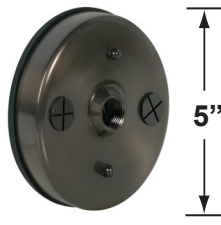

CX-718B-GM