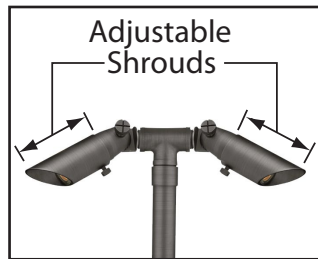

SPECIFICATION SHEET

PRODUCT # : CL-730B-T-GM

• Path Light

• Brass

Fixture Specifications:

Housing: Corrosion resistant solid brass. Shrouds are adjustable and extendable.

Stem: 24" solid brass pipe with 1/2" NPT on bottom. 18" and 12" stems also available.

Finish: **GM- Gun Metal.** Natural toning process. GM finish will vary due to artistic process. Also available in **AB- Antique Bronze.**

Lens: Clear and heat resistant flat glass.

Socket: Top grade fixed ceramic bi-pin socket, with lamp retention clip to securely hold lamp in place.

Lamps: Two 12V MR-8, 20W max. Available in 2.5W 2xLED or without lamps. See lamp guide below for more information.

Gasket: Silicone gasket for water tight sealing

Knuckle: Adjustable cast brass knuckle with thumb screw

Wiring: Fixture is prewired with a 3ft 18-2 SPT2-W direct burial cord. Wire connector sold separately. Universal connector (**CX-839**) quick locking wire connector (**CX-LOC**) or gel filled wire nut (**CX-854**) is available from Corona Lighting.

Mounting Spike: Standard injection molded spike with 1/2" NPT threaded female hub.

Electrical Notes: A remote 12V transformer is required. Options are available from Corona Lighting. Voltage range for LED lamps are 9V-17V. Some assembly needed. Proper grease/lubricant is suggested on threaded parts during installation.

Warranty: Limited lifetime warranty on fixture housing and stem against manufacturer's defects.

12" and 18" stems available

AVAILABLE LED LAMPS (Corona LED lamps have a five (5) year limited warranty against manufacturer's defects)

LAMP NUMBER	WATTS	BEAM		COLOR & TEMP.	RATED HOURS	HALOGEN EQUIVALENT
		SPREAD	LUMEN			
L-ED8-2.5W	2.5	38° FL	180	2700K	50,000	20 Watt

JOB INFORMATION

TYPE: DATE:

JOB NAME & ADDRESS:

PRODUCT #:

TOTAL QUANTITY:

LAMP TYPE & WATTAGE:

TRANSFORMER:

CONTRACTOR:

SPECIFIER:

• When ordering a halogen or xenon lamp add lamp number to the product number. If you are ordering LED lamps you should follow the format below:

• **CL** - **product #** - **Length** - **lamp** - **wattage**
CL - 730B-T-GM - 18 - L-ED8 - 2.5W

Example: CL-730B-T-GM-18-L-ED8-2.5W

• Corona Lighting reserves the right to make any change and/or improvement to the design and construction of this fixture without further notification.