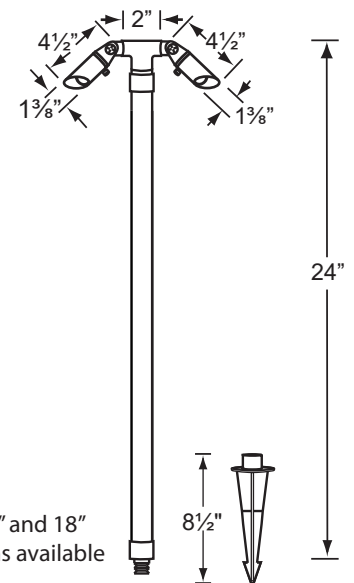

SPECIFICATION SHEET

PRODUCT # : CL-730B-T-GM

• Path Light

• Brass

Fixture Specifications:

Housing: Corrosion resistant solid brass. Shrouds are adjustable and extendable.

Stem: 24" solid brass pipe with 1/2" NPT on bottom. 18" and 12" stems also available.

Finish: **GM- Gun Metal.** Natural toning process. GM finish will vary due to artistic process. Also available in **AB- Antique Bronze.**

Lens: Clear and heat resistant flat glass.

Socket: Top grade fixed ceramic bi-pin socket, with lamp retention clip to securely hold lamp in place.

Lamps: Two 12V MR-8, 20W max. Available in 2.5W 2xLED or without lamps. See lamp guide below for more information.

Gasket: Silicone gasket for water tight sealing

Knuckle: Adjustable cast brass knuckle with thumb screw

Wiring: Fixture is prewired with a 3ft 18-2 SPT2-W direct burial cord. Wire connector sold separately. Universal connector (**CX-839**) quick locking wire connector (**CX-LOC**) or gel filled wire nut (**CX-854**) is available from Corona Lighting.

Mounting Spike: Standard injection molded spike with 1/2" NPT threaded female hub.

Electrical Notes: A remote 12V transformer is required. Options are available from Corona Lighting. Voltage range for LED lamps are 9V-17V. Some assembly needed. Proper grease/lubricant is suggested on threaded parts during installation.

Warranty: Limited lifetime warranty on fixture housing and stem against manufacturer's defects.

12" and 18" stems available

AVAILABLE LED LAMPS (Corona LED lamps have a five (5) year limited warranty against manufacturer's defects)

LAMP NUMBER	WATTS	BEAM		COLOR & TEMP.	RATED HOURS	HALOGEN EQUIVALENT
		SPREAD	LUMEN			
L-ED8-2.5W	2.5	38° FL	180	2700K	50,000	20 Watt

JOB INFORMATION

TYPE: DATE:

JOB NAME & ADDRESS:

PRODUCT #:

TOTAL QUANTITY:

LAMP TYPE & WATTAGE:

TRANSFORMER:

CONTRACTOR:

SPECIFIER:

• When ordering a halogen or xenon lamp add lamp number to the product number. If you are ordering LED lamps you should follow the format below:

• **CL** - **product #** - **Length** - **lamp** - **wattage**
CL - 730B-T-GM - 18 - L-ED8 - 2.5W

Example: CL-730B-T-GM-18-L-ED8-2.5W

• Corona Lighting reserves the right to make any change and/or improvement to the design and construction of this fixture without further notification.