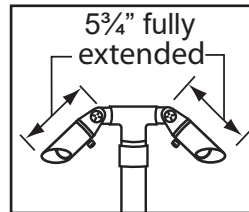

SPECIFICATION SHEET

PRODUCT # : CL-730B-T-GM

• Path Light

• Brass

Fixture Specifications:

Housing: Corrosion resistant solid brass. Shrouds are adjustable and extendable.

Stem: 24" solid brass pipe with 1/2" NPT on bottom. 18" and 12" stems also available.

Finish: **GM- Gun Metal.** Natural toning process. GM finish will vary due to artistic process. Also available in **AB- Antique Bronze.**

Lens: Clear and heat resistant flat glass.

Socket: Top grade fixed ceramic bi-pin socket, with lamp retention clip to securely hold lamp in place.

Lamps: Two 12V MR-8, 20W max. Available in 2.5W 2xLED or without lamps. See lamp guide below for more information.

Gasket: Silicone gasket for water tight sealing

Knuckle: Adjustable cast brass knuckle with thumb screw

Wiring: Fixture is prewired with a 3ft 18-2 SPT2-W direct burial cord. Wire connector sold separately. Universal connector (**CX-839**) quick locking wire connector (**CX-LOC**) or gel filled wire nut (**CX-854**) is available from Corona Lighting.

Mounting Spike: Standard injection molded spike with 1/2" NPT threaded female hub.

Electrical Notes: A remote 12V transformer is required. Options are available from Corona Lighting. Voltage range for LED lamps are 9V-17V. Some assembly needed. Proper grease/lubricant is suggested on threaded parts during installation.

Warranty: Limited lifetime warranty on fixture housing and stem against manufacturer's defects.

12" and 18" stems available

AVAILABLE LED LAMPS (Corona LED lamps have a five (5) year limited warranty against manufacturer's defects)

LAMP NUMBER	WATTS	BEAM		COLOR & TEMP.	RATED HOURS	HALOGEN EQUIVALENT
		SPREAD	LUMEN			
L-ED8-2.5W	2.5	38° FL	180	2700K	50,000	20 Watt

JOB INFORMATION

TYPE: DATE:

JOB NAME & ADDRESS:

PRODUCT #:

TOTAL QUANTITY:

LAMP TYPE & WATTAGE:

TRANSFORMER:

CONTRACTOR:

SPECIFIER:

• When ordering a halogen or xenon lamp add lamp number to the product number. If you are ordering LED lamps you should follow the format below:

• **CL** - **product #** - **Length** - **lamp** - **wattage**
CL - 730B-T-GM - 18 - L-ED8 - 2.5W

Example: CL-730B-T-GM-18-L-ED8-2.5W

• Corona Lighting reserves the right to make any change and/or improvement to the design and construction of this fixture without further notification.