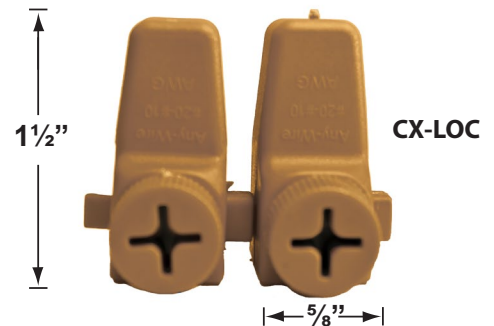

### Mounting Risers

- CX-682B-GM 6" Brass Riser, 1/2" NPT Male/Female, **Gun Metal**
- CX-683B-GM 12" Brass Riser, 1/2" NPT Male/Female, **Gun Metal**
- CX-684B-GM 18" Brass Riser, 1/2" NPT Male/Female, **Gun Metal**
- CX-685B-GM 24" Brass Riser, 1/2" NPT Male/Female, **Gun Metal**

**CX-682B-GM 6"**

**CX-683B-GM 12"**

**CX-684B-GM 18"**

**CX-685B-GM 24"**

**CX-705B-GM**

### Cable Connectors

- CX-854 Direct Burial Silicone Filled Wire Nut, **Tan**
- CX-858 Speedy Cable Connector, Supply Cable up to 10-2, **Black**
- CX-839 Universal cable connector, Supply cable up to 8-2, one/Pack **Black**
- CX-LOC Quick-Locking Silicone Filled Wire Connector, 25 Sets (50 per Pack)