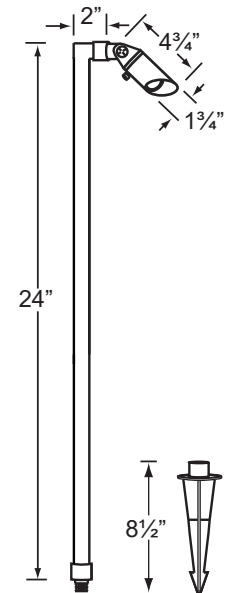

SPECIFICATION SHEET

PRODUCT # : CL-731B-AB

•Path Lights

•Cast Brass

Fixture Specifications:

Housing & Shroud: Corrosion resistant cast brass, shroud is adjustable and extendable.

Stem: 24" solid brass pipe with 1/2" in NPT on bottom. 18" stem also available.

Finish: **AB- Antique Bronze.** Natural toning process. AB finish will vary due to artistic process. Also available in **GM- Gun Metal**

Lens: Clear and heat resistant flat glass.

Socket: Top grade fixed ceramic bi-pin socket, with lamp retension clip to securely hold lamp in place.

Lamp: 12V MR-11, 35W max. Available in 2.5W LED or without lamp. See lamp guide below for more information.

Gasket: Silicone gasket for water tight sealing

Knuckle: Adjustable cast brass knuckle with thumb screw

Wiring: Fixture is prewired with a 3ft 18-2 direct burial cord. Wire connector sold separately Universal connector (**CX-839**), quick locking wire connector (**CX-LOC**) or silicone filled wire nut (**CX-854**) is available from Corona Lighting.

Mounting Spike: Standard injection molded spike with 1/2" NPT threaded female hub.

Electrical Notes: A remote 12V transformer is required. Options are available from Corona Lighting. Voltage range for LED lamps are 9V-17V. Some assembly needed. Proper grease/lubricant is suggested on threaded parts during installation.

Warranty: Limited lifetime warranty on fixture housing and stem against manufacturer's defects.

AVAILABLE LED LAMPS (Corona LED lamps have a five (5) year limited warranty against manufacturer's defects)

LAMP NUMBER	WATTS	BEAM		COLOR & TEMP.	RATED HOURS	HALOGEN EQUIVALENT
		SPREAD	LUMEN			
L-ED11-2.5W	2.5	38° FL	180	2700K	50,000	20 Watt

JOB INFORMATION

TYPE: DATE:

JOB NAME & ADDRESS:

PRODUCT #:

TOTAL QUANTITY:

LAMP TYPE & WATTAGE:

TRANSFORMER:

CONTRACTOR:

SPECIFIER:

• When ordering a halogen or xenon lamp add lamp number to the product number. If you are ordering LED lamps you should follow the format below:

• **CL** - **product #** - **Length** - **lamp** - **wattage**
CL - 731B-AB - 18 - L-ED11 - 2.5W

Example: CL-731B-AB-18-L-ED11-2.5W

• Corona Lighting reserves the right to make any change and/or improvement to the design and construction of this fixture without further notification.