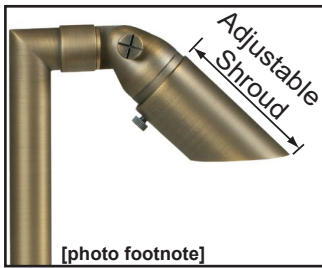

SPECIFICATION SHEET

PRODUCT # : CL-731B-AB

•Path Lights

•Cast Brass

Fixture Specifications:

Housing & Shroud: Corrosion resistant cast brass, shroud is adjustable and extendable.

Stem: 24" solid brass pipe with 1/2" in NPT on bottom. 18" stem also available.

Finish: **AB- Antique Bronze.** Natural toning process. AB finish will vary due to artistic process. Also available in **GM- Gun Metal**

Lens: Clear and heat resistant flat glass.

Socket: Top grade fixed ceramic bi-pin socket, with lamp retension clip to securely hold lamp in place.

Lamp: 12V MR-11, 35W max. Available in 2.5W LED or without lamp. See lamp guide below for more information.

Gasket: Silicone gasket for water tight sealing

Knuckle: Adjustable cast brass knuckle with thumb screw

Wiring: Fixture is prewired with a 3ft 18-2 direct burial cord. Wire connector sold separately Universal connector (**CX-839**), quick locking wire connector (**CX-LOC**) or silicone filled wire nut (**CX-854**) is available from Corona Lighting.

Mounting Spike: Standard injection molded spike with 1/2" NPT threaded female hub.

Electrical Notes: A remote 12V transformer is required. Options are available from Corona Lighting. Voltage range for LED lamps are 9V-17V. Some assembly needed. Proper grease/lubricant is suggested on threaded parts during installation.

Warranty: Limited lifetime warranty on fixture housing and stem against manufacturer's defects.

AVAILABLE LED LAMPS (Corona LED lamps have a five (5) year limited warranty against manufacturer's defects)

LAMP NUMBER	WATTS	BEAM		COLOR & TEMP.	RATED HOURS	HALOGEN EQUIVALENT
		SPREAD	LUMEN			
L-ED11-2.5W	2.5	38° FL	180	2700K	50,000	20 Watt

JOB INFORMATION

TYPE: DATE:

JOB NAME & ADDRESS:

PRODUCT #:

TOTAL QUANTITY:

LAMP TYPE & WATTAGE:

TRANSFORMER:

CONTRACTOR:

SPECIFIER:

• When ordering a halogen or xenon lamp add lamp number to the product number. If you are ordering LED lamps you should follow the format below:

• **CL** - **product #** - **Length** - **lamp** - **wattage**
CL - 731B-AB - 18 - L-ED11 - 2.5W

Example: CL-731B-AB-18-L-ED11-2.5W

• Corona Lighting reserves the right to make any change and/or improvement to the design and construction of this fixture without further notification.