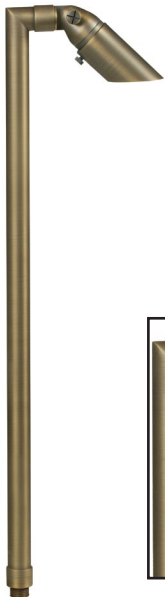

SPECIFICATION SHEET

PRODUCT # : CL-731B-AB

•Path Lights

•Cast Brass

Fixture Specifications:

Housing & Shroud: Corrosion resistant cast brass, shroud is adjustable and extendable.

Stem: 24" solid brass pipe with 1/2" in NPT on bottom. 18" stem also available.

Finish: **AB- Antique Bronze.** Natural toning process. AB finish will vary due to artistic process. Also available in **GM- Gun Metal**

Lens: Clear and heat resistant flat glass.

Socket: Top grade fixed ceramic bi-pin socket, with lamp retension clip to securely hold lamp in place.

Lamp: 12V MR-11, 35W max. Available in 2.5W LED or without lamp. See lamp guide below for more information.

Gasket: Silicone gasket for water tight sealing

Knuckle: Adjustable cast brass knuckle with thumb screw

Wiring: Fixture is prewired with a 3ft 18-2 direct burial cord. Wire connector sold separately Universal connector (**CX-839**), quick locking wire connector (**CX-LOC**) or silicone filled wire nut (**CX-854**) is available from Corona Lighting.

Mounting Spike: Standard injection molded spike with 1/2" NPT threaded female hub.

Electrical Notes: A remote 12V transformer is required. Options are available from Corona Lighting. Voltage range for LED lamps are 9V-17V. Some assembly needed. Proper grease/lubricant is suggested on threaded parts during installation.

Warranty: Limited lifetime warranty on fixture housing and stem against manufacturer's defects.

AVAILABLE LED LAMPS (Corona LED lamps have a five (5) year limited warranty against manufacturer's defects)

LAMP NUMBER	WATTS	BEAM		COLOR & TEMP.	RATED HOURS	HALOGEN EQUIVALENT
		SPREAD	LUMEN			
L-ED11-2.5W	2.5	38° FL	180	2700K	50,000	20 Watt

JOB INFORMATION

TYPE: DATE:

JOB NAME & ADDRESS:

PRODUCT #:

TOTAL QUANTITY:

LAMP TYPE & WATTAGE:

TRANSFORMER:

CONTRACTOR:

SPECIFIER:

• When ordering a halogen or xenon lamp add lamp number to the product number. If you are ordering LED lamps you should follow the format below:

• **CL** - **product #** - **Length** - **lamp** - **wattage**
CL - 731B-AB - 18 - L-ED11 - 2.5W

Example: CL-731B-AB-18-L-ED11-2.5W

• Corona Lighting reserves the right to make any change and/or improvement to the design and construction of this fixture without further notification.