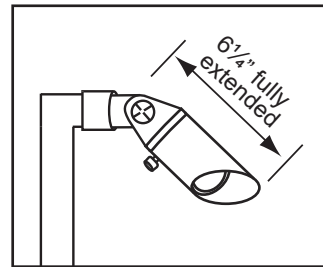

SPECIFICATION SHEET

PRODUCT # : CL-731B-AB

•Path Lights

•Cast Brass

Fixture Specifications:

Housing & Shroud: Corrosion resistant cast brass, shroud is adjustable and extendable.

Stem: 24" solid brass pipe with 1/2" in NPT on bottom. 18" stem also available.

Finish: **AB- Antique Bronze.** Natural toning process. AB finish will vary due to artistic process. Also available in **GM- Gun Metal**

Lens: Clear and heat resistant flat glass.

Socket: Top grade fixed ceramic bi-pin socket, with lamp retension clip to securely hold lamp in place.

Lamp: 12V MR-11, 35W max. Available in 2.5W LED or without lamp. See lamp guide below for more information.

Gasket: Silicone gasket for water tight sealing

Knuckle: Adjustable cast brass knuckle with thumb screw

Wiring: Fixture is prewired with a 3ft 18-2 direct burial cord. Wire connector sold separately Universal connector (**CX-839**), quick locking wire connector (**CX-LOC**) or silicone filled wire nut (**CX-854**) is available from Corona Lighting.

Mounting Spike: Standard injection molded spike with 1/2" NPT threaded female hub.

Electrical Notes: A remote 12V transformer is required. Options are available from Corona Lighting. Voltage range for LED lamps are 9V-17V. Some assembly needed. Proper grease/lubricant is suggested on threaded parts during installation.

Warranty: Limited lifetime warranty on fixture housing and stem against manufacturer's defects.

AVAILABLE LED LAMPS (Corona LED lamps have a five (5) year limited warranty against manufacturer's defects)

LAMP NUMBER	WATTS	BEAM		COLOR & TEMP.	RATED HOURS	HALOGEN EQUIVALENT
		SPREAD	LUMEN			
L-ED11-2.5W	2.5	38° FL	180	2700K	50,000	20 Watt

JOB INFORMATION

TYPE: DATE:

JOB NAME & ADDRESS:

PRODUCT #:

TOTAL QUANTITY:

LAMP TYPE & WATTAGE:

TRANSFORMER:

CONTRACTOR:

SPECIFIER:

• When ordering a halogen or xenon lamp add lamp number to the product number. If you are ordering LED lamps you should follow the format below:

• **CL** - **product #** - **Length** - **lamp** - **wattage**
CL - 731B-AB - 18 - L-ED11 - 2.5W

Example: CL-731B-AB-18-L-ED11-2.5W

• Corona Lighting reserves the right to make any change and/or improvement to the design and construction of this fixture without further notification.