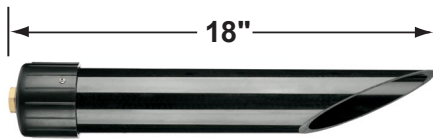

PRODUCT # : CL-731B-AB

•Path Lights

•Brass

Mounting Pedestals

- CX-601-BK 1" PVC Mounting Pedestal, ½" NPT, **Black**
- CX-601-VG 1" PVC Mounting Pedestal, ½" NPT, **Verde Green**
- CX-602-BK 2" PVC Mounting Pedestal, ½" NPT, **Black**
- CX-602-VG 2" PVC Mounting Pedestal, ½" NPT, **Verde Green**
- CX-603-BK 3" PVC Mounting Pedestal, ½" NPT Female Brass Hub on top, **Black**
- CX-603-VG 3" PVC Mounting Pedestal, ½" NPT Female Brass Hub on top, **Verde Green**

CX-603-BK

- CX-604-BK 1" PVC Adjustable Mounting Pedestal, ½" NPT, **Black**
- CX-621-BK 1" PVC Cap, ½" NPT, **Black**
- CX-621-VG 1" PVC Cap, ½" NPT, **Verde Green**
- CX-622-BK 2" PVC Cap, ½" NPT, **Black**
- CX-622-VG 2" PVC Cap, ½" NPT, **Verde Green**
- CX-624-BK 3" PVC Cap, ½" NPT Female Brass Hub, **Black**
- CX-624-VG 3" PVC Cap, ½" NPT Female Brass Hub, **Verde Green**

Mounting Canopies

- CX-705B-AB Brass Flat Canopy, ½" NPT, **Antique Bronze**
- CX-709B-AB Brass Raised Canopy, ½" NPT, **Antique Bronze**
- CX-718B-AB 5" Brass Canopy, 3-Hole ½" NPT, **Antique Bronze**