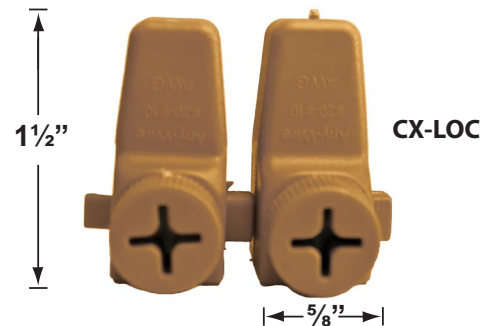

SPECIFICATION SHEET

PRODUCT # : CL-731B-AB

•Path Lights

•Cast Brass

Fixture Specifications:

Housing & Shroud: Corrosion resistant cast brass, shroud is adjustable and extendable.

Stem: 24" solid brass pipe with 1/2" in NPT on bottom. 18" stem also available.

Mounting Risers

- CX-682B-AB 6" Brass Riser, ½" NPT Male/Female, **Antique Bronze**
- CX-683B-AB 12" Brass Riser, ½" NPT Male/Female, **Antique Bronze**
- CX-684B-AB 18" Brass Riser, ½" NPT Male/Female, **Antique Bronze**
- CX-685B-AB 24" Brass Riser, ½" NPT Male/Female, **Antique Bronze**

CX-682B-AB 6"

CX-683B-AB 12"

CX-684B-AB 18"

CX-685B-AB 24"

CX-705B-AB

Cable Connectors

- CX-854 Direct Burial Silicone Filled Wire Nut, **Tan**
- CX-858 Speedy Cable Connector, Supply Cable up to 10-2, **Black**
- CX-839 Universal cable connector, Supply cable up to 8-2, one/Pack **Black**
- CX-LOC Quick-Locking Silicone Filled Wire Connector, 25 Sets (50 per Pack)