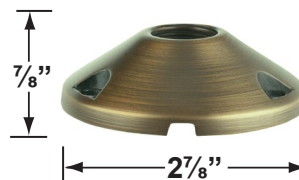

Mounting Risers

- CX-682B-AB 6" Brass Riser, ½" NPT Male/Female, **Antique Bronze**
- CX-683B-AB 12" Brass Riser, ½" NPT Male/Female, **Antique Bronze**
- CX-684B-AB 18" Brass Riser, ½" NPT Male/Female, **Antique Bronze**
- CX-685B-AB 24" Brass Riser, ½" NPT Male/Female, **Antique Bronze**

CX-682B-AB 6"

CX-683B-AB 12"

CX-684B-AB 18"

CX-685B-AB 24"

CX-705B-AB

Cable Connectors

- CX-854 Direct Burial Silicone Filled Wire Nut, **Tan**
- CX-858 Speedy Cable Connector, Supply Cable up to 10-2, **Black**
- CX-839 Universal cable connector, Supply cable up to 8-2, one/Pack **Black**
- CX-LOC Quick-Locking Silicone Filled Wire Connector, 25 Sets (50 per Pack)