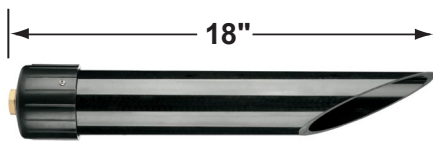

PRODUCT # : CL-731B-T-AB

•Path Lights

• Cast Brass

Mounting Pedestals

- CX-601-BK 1" PVC Mounting Pedestal, 1/2" NPT, **Black**
- CX-601-VG 1" PVC Mounting Pedestal, 1/2" NPT, **Verde Green**
- CX-602-BK 2" PVC Mounting Pedestal, 1/2" NPT, **Black**
- CX-602-VG 2" PVC Mounting Pedestal, 1/2" NPT, **Verde Green**
- CX-603-BK 3" PVC Mounting Pedestal, 1/2" NPT Female Brass Hub on top, **Black**
- CX-603-VG 3" PVC Mounting Pedestal, 1/2" NPT Female Brass Hub on top, **Verde Green**

CX-603-BK

- CX-604-BK 1" PVC Adjustable Mounting Pedestal, 1/2" NPT, **Black**
- CX-621-BK 1" PVC Cap, 1/2" NPT, **Black**
- CX-621-VG 1" PVC Cap, 1/2" NPT, **Verde Green**
- CX-622-BK 2" PVC Cap, 1/2" NPT, **Black**
- CX-622-VG 2" PVC Cap, 1/2" NPT, **Verde Green**
- CX-624-BK 3" PVC Cap, 1/2" NPT Female Brass Hub, **Black**
- CX-624-VG 3" PVC Cap, 1/2" NPT Female Brass Hub, **Verde Green**

Mounting Canopies

- CX-705B-AB Brass Flat Canopy, 1/2" NPT, **Antique Bronze**
- CX-709B-AB Brass Raised Canopy, 1/2" NPT, **Antique Bronze**
- CX-718B-AB 5" Brass Canopy, 3-Hole 1/2" NPT, **Antique Bronze**