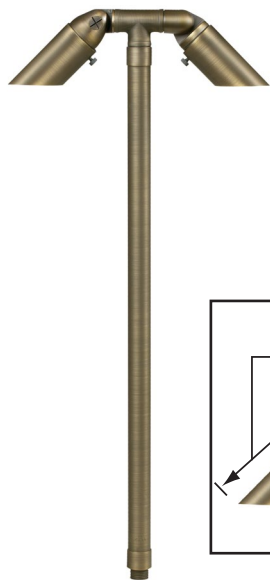

•Path Lights

• Cast Brass

Fixture Specifications:

Housing & Shroud: Corrosion resistant cast brass, shrouds are adjustable and extendable.

Stem: 24 inch solid brass pipe with 1/2" NPT on bottom. 18 inch, and 12 inch stems also available.

Finish: **AB- Antique Bronze.** Natural toning process. AB finish will vary due to artistic process. Also available in **GM- Gun Metal**

Lens: Clear and heat resistant flat glass.

Socket: Top grade fixed ceramic bi-pin socket, with lamp retention clip to securely hold lamp in place.

Lamps: Two 12V MR-11, 35W max. Available with 2.5W 2xLED or without lamps. See lamp guide below for more information.

Gasket: Silicone gasket for water tight sealing

Knuckle: Adjustable cast brass knuckle with thumb screw

Wiring: Fixture is prewired with a 3ft 18-2 direct burial cord. Wire connector sold separately Universal connector (**CX-839**), quick locking wire connector (**CX-LOC**) or silicone filled wire nut (**CX-854**) is available from Corona Lighting.

Mounting Spike: Standard injection molded spike with 1/2" NPT threaded female hub.

Electrical Notes: A remote 12V transformer is required. Options are available from Corona Lighting. Voltage range for LED lamps are 9V-17V. Some assembly needed. Proper grease/lubricant is suggested on threaded parts during installation.

Warranty: Limited lifetime warranty on fixture housing and stem against manufacturer's defects.

AVAILABLE LED LAMPS (Corona LED lamps have a five (5) year limited warranty against manufacturer's defects)

LAMP NUMBER	WATTS	BEAM		COLOR & TEMP.	RATED HOURS	HALOGEN EQUIVALENT
		SPREAD	LUMEN			
L-ED11-2.5W	2.5	38° FL	180	2700K	50,000	20 Watt

JOB INFORMATION

TYPE: _____ DATE: _____

JOB NAME & ADDRESS: _____

PRODUCT #: _____

TOTAL QUANTITY: _____

LAMP TYPE & WATTAGE: _____

TRANSFORMER: _____

CONTRACTOR: _____

SPECIFIER: _____

• When ordering a halogen or xenon lamp add lamp number to the product number. If you are ordering LED lamps you should follow the format below:

• **CL** - **product #** - **Length** - **lamp** - **wattage**
CL - 731B-T-AB - 18 - L-ED11 - 2.5W

Example: CL-731B-T-AB-18-L-ED11-2.5W

• Corona Lighting reserves the right to make any change and/or improvement to the design and construction of this fixture without further notification.