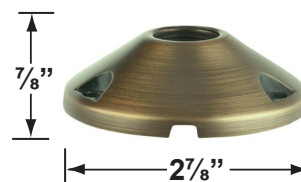

**Mounting Risers**

- CX-682B-AB 6" Brass Riser, 1/2" NPT Male/Female, **Antique Bronze**
- CX-683B-AB 12" Brass Riser, 1/2" NPT Male/Female, **Antique Bronze**
- CX-684B-AB 18" Brass Riser, 1/2" NPT Male/Female, **Antique Bronze**
- CX-685B-AB 24" Brass Riser, 1/2" NPT Male/Female, **Antique Bronze**

**CX-682B-AB 6"**

**CX-683B-AB 12"**

**CX-684B-AB 18"**

**CX-685B-AB 24"**

**CX-705B-AB**

**Cable Connectors**

- CX-854 Direct Burial Silicone Filled Wire Nut, **Tan**
- CX-858 Speedy Cable Connector, Supply Cable up to 10-2, **Black**
- CX-839 Universal cable connector, Supply cable up to 8-2, one/Pack **Black**
- CX-LOC Quick-Locking Silicone Filled Wire Connector, 25 Sets (50 per Pack)