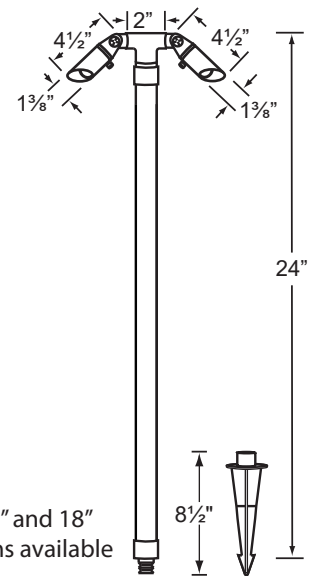

•Path Lights

• Cast Brass

Fixture Specifications:

Housing & Shroud: Corrosion resistant cast brass, shrouds are adjustable and extendable.

Stem: 24 inch solid brass pipe with 1/2" NPT on bottom. 18 inch, and 12 inch stems also available.

Finish: **AB- Antique Bronze.** Natural toning process. AB finish will vary due to artistic process. Also available in **GM- Gun Metal**

Lens: Clear and heat resistant flat glass.

Socket: Top grade fixed ceramic bi-pin socket, with lamp retention clip to securely hold lamp in place.

Lamps: Two 12V MR-11, 35W max. Available with 2.5W 2xLED or without lamps. See lamp guide below for more information.

Gasket: Silicone gasket for water tight sealing

Knuckle: Adjustable cast brass knuckle with thumb screw

Wiring: Fixture is prewired with a 3ft 18-2 direct burial cord. Wire connector sold separately Universal connector (**CX-839**), quick locking wire connector (**CX-LOC**) or silicone filled wire nut (**CX-854**) is available from Corona Lighting.

Mounting Spike: Standard injection molded spike with 1/2" NPT threaded female hub.

Electrical Notes: A remote 12V transformer is required. Options are available from Corona Lighting. Voltage range for LED lamps are 9V-17V. Some assembly needed. Proper grease/lubricant is suggested on threaded parts during installation.

Warranty: Limited lifetime warranty on fixture housing and stem against manufacturer's defects.

AVAILABLE LED LAMPS (Corona LED lamps have a five (5) year limited warranty against manufacturer's defects)

LAMP NUMBER	WATTS	BEAM		COLOR & TEMP.	RATED HOURS	HALOGEN EQUIVALENT
		SPREAD	LUMEN			
L-ED11-2.5W	2.5	38° FL	180	2700K	50,000	20 Watt

JOB INFORMATION

TYPE: _____ DATE: _____

JOB NAME & ADDRESS: _____

PRODUCT #: _____

TOTAL QUANTITY: _____

LAMP TYPE & WATTAGE: _____

TRANSFORMER: _____

CONTRACTOR: _____

SPECIFIER: _____

• When ordering a halogen or xenon lamp add lamp number to the product number. If you are ordering LED lamps you should follow the format below:

• **CL** - **product #** - **Length** - **lamp** - **wattage**
CL - 731B-T-AB - 18 - L-ED11 - 2.5W

Example: CL-731B-T-AB-18-L-ED11-2.5W

• Corona Lighting reserves the right to make any change and/or improvement to the design and construction of this fixture without further notification.