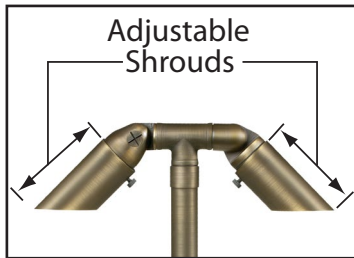

•Path Lights

• Cast Brass

Fixture Specifications:

Housing & Shroud: Corrosion resistant cast brass, shrouds are adjustable and extendable.

Stem: 24 inch solid brass pipe with 1/2" NPT on bottom. 18 inch, and 12 inch stems also available.

Finish: **AB- Antique Bronze.** Natural toning process. AB finish will vary due to artistic process. Also available in **GM- Gun Metal**

Lens: Clear and heat resistant flat glass.

Socket: Top grade fixed ceramic bi-pin socket, with lamp retention clip to securely hold lamp in place.

Lamps: Two 12V MR-11, 35W max. Available with 2.5W 2xLED or without lamps. See lamp guide below for more information.

Gasket: Silicone gasket for water tight sealing

Knuckle: Adjustable cast brass knuckle with thumb screw

Wiring: Fixture is prewired with a 3ft 18-2 direct burial cord. Wire connector sold separately Universal connector (**CX-839**), quick locking wire connector (**CX-LOC**) or silicone filled wire nut (**CX-854**) is available from Corona Lighting.

Mounting Spike: Standard injection molded spike with 1/2" NPT threaded female hub.

Electrical Notes: A remote 12V transformer is required. Options are available from Corona Lighting. Voltage range for LED lamps are 9V-17V. Some assembly needed. Proper grease/lubricant is suggested on threaded parts during installation.

Warranty: Limited lifetime warranty on fixture housing and stem against manufacturer's defects.

AVAILABLE LED LAMPS (Corona LED lamps have a five (5) year limited warranty against manufacturer's defects)

LAMP NUMBER	WATTS	BEAM		COLOR & TEMP.	RATED HOURS	HALOGEN EQUIVALENT
		SPREAD	LUMEN			
L-ED11-2.5W	2.5	38° FL	180	2700K	50,000	20 Watt

JOB INFORMATION

TYPE: _____ DATE: _____

JOB NAME & ADDRESS: _____

PRODUCT #: _____

TOTAL QUANTITY: _____

LAMP TYPE & WATTAGE: _____

TRANSFORMER: _____

CONTRACTOR: _____

SPECIFIER: _____

• When ordering a halogen or xenon lamp add lamp number to the product number. If you are ordering LED lamps you should follow the format below:

• **CL** - **product #** - **Length** - **lamp** - **wattage**
CL - 731B-T-AB - 18 - L-ED11 - 2.5W

Example: CL-731B-T-AB-18-L-ED11-2.5W

• Corona Lighting reserves the right to make any change and/or improvement to the design and construction of this fixture without further notification.