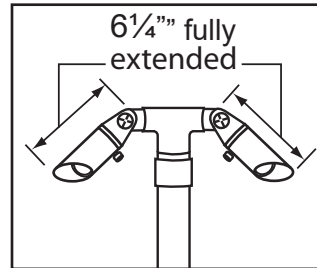

•Path Lights

• Cast Brass

Fixture Specifications:

Housing & Shroud: Corrosion resistant cast brass, shrouds are adjustable and extendable.

Stem: 24 inch solid brass pipe with 1/2" NPT on bottom. 18 inch, and 12 inch stems also available.

Finish: **AB- Antique Bronze.** Natural toning process. AB finish will vary due to artistic process. Also available in **GM- Gun Metal**

Lens: Clear and heat resistant flat glass.

Socket: Top grade fixed ceramic bi-pin socket, with lamp retention clip to securely hold lamp in place.

Lamps: Two 12V MR-11, 35W max. Available with 2.5W 2xLED or without lamps. See lamp guide below for more information.

Gasket: Silicone gasket for water tight sealing

Knuckle: Adjustable cast brass knuckle with thumb screw

Wiring: Fixture is prewired with a 3ft 18-2 direct burial cord. Wire connector sold separately Universal connector (**CX-839**), quick locking wire connector (**CX-LOC**) or silicone filled wire nut (**CX-854**) is available from Corona Lighting.

Mounting Spike: Standard injection molded spike with 1/2" NPT threaded female hub.

Electrical Notes: A remote 12V transformer is required. Options are available from Corona Lighting. Voltage range for LED lamps are 9V-17V. Some assembly needed. Proper grease/lubricant is suggested on threaded parts during installation.

Warranty: Limited lifetime warranty on fixture housing and stem against manufacturer's defects.

AVAILABLE LED LAMPS (Corona LED lamps have a five (5) year limited warranty against manufacturer's defects)

LAMP NUMBER	WATTS	BEAM		COLOR & TEMP.	RATED HOURS	HALOGEN EQUIVALENT
		SPREAD	LUMEN			
L-ED11-2.5W	2.5	38° FL	180	2700K	50,000	20 Watt

JOB INFORMATION

TYPE: _____ DATE: _____

JOB NAME & ADDRESS: _____

PRODUCT #: _____

TOTAL QUANTITY: _____

LAMP TYPE & WATTAGE: _____

TRANSFORMER: _____

CONTRACTOR: _____

SPECIFIER: _____

• When ordering a halogen or xenon lamp add lamp number to the product number. If you are ordering LED lamps you should follow the format below:

• **CL** - **product #** - **Length** - **lamp** - **wattage**
CL - 731B-T-AB - 18 - L-ED11 - 2.5W

Example: CL-731B-T-AB-18-L-ED11-2.5W

• Corona Lighting reserves the right to make any change and/or improvement to the design and construction of this fixture without further notification.