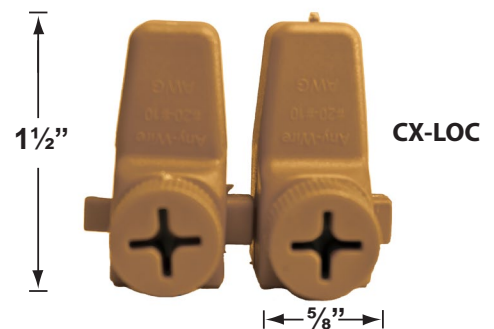

**Mounting Risers**

- CX-682B-AB 6" Brass Riser, 1/2" NPT Male/Female, **Antique Bronze**
- CX-683B-AB 12" Brass Riser, 1/2" NPT Male/Female, **Antique Bronze**
- CX-684B-AB 18" Brass Riser, 1/2" NPT Male/Female, **Antique Bronze**
- CX-685B-AB 24" Brass Riser, 1/2" NPT Male/Female, **Antique Bronze**

**CX-682B-AB 6"**

**CX-683B-AB 12"**

**CX-684B-AB 18"**

**CX-685B-AB 24"**

**CX-705B-AB**

**Cable Connectors**

- CX-854 Direct Burial Silicone Filled Wire Nut, **Tan**
- CX-858 Speedy Cable Connector, Supply Cable up to 10-2, **Black**
- CX-839 Universal cable connector, Supply cable up to 8-2, one/Pack **Black**
- CX-LOC Quick-Locking Silicone Filled Wire Connector, 25 Sets (50 per Pack)