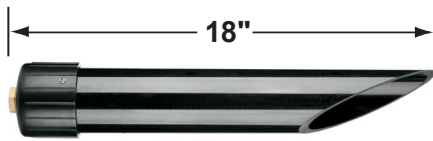

PRODUCT # : CL-731B-T-GM

•Path Lights

• Cast Brass

Mounting Pedestals

- CX-601-BK 1" PVC Mounting Pedestal, 1/2" NPT, **Black**
- CX-601-VG 1" PVC Mounting Pedestal, 1/2" NPT, **Verde Green**
- CX-602-BK 2" PVC Mounting Pedestal, 1/2" NPT, **Black**
- CX-602-VG 2" PVC Mounting Pedestal, 1/2" NPT, **Verde Green**
- CX-603-BK 3" PVC Mounting Pedestal, 1/2" NPT Female Brass Hub on top, **Black**
- CX-603-VG 3" PVC Mounting Pedestal, 1/2" NPT Female Brass Hub on top, **Verde Green**

CX-603-BK

- CX-604-BK 1" PVC Adjustable Mounting Pedestal, 1/2" NPT, **Black**
- CX-621-BK 1" PVC Cap, 1/2" NPT, **Black**
- CX-621-VG 1" PVC Cap, 1/2" NPT, **Verde Green**
- CX-622-BK 2" PVC Cap, 1/2" NPT, **Black**
- CX-622-VG 2" PVC Cap, 1/2" NPT, **Verde Green**
- CX-624-BK 3" PVC Cap, 1/2" NPT Female Brass Hub, **Black**
- CX-624-VG 3" PVC Cap, 1/2" NPT Female Brass Hub, **Verde Green**

Mounting Canopies

- CX-705B-GM Brass Flat Canopy, 1/2" NPT, **Gun Metal**
- CX-709B-GM Brass Raised Canopy, 1/2" NPT, **Gun Metal**
- CX-718B-GM 5" Brass Canopy, 3-Hole 1/2" NPT, **Gun Metal**