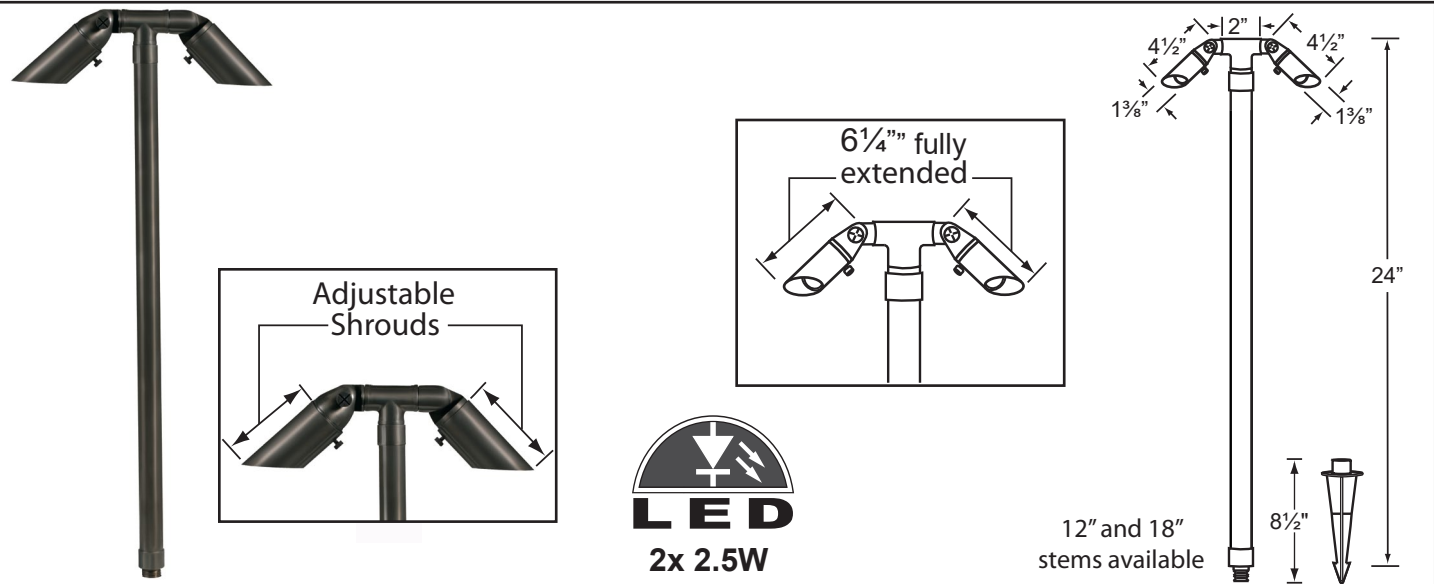

•Path Lights

•Cast Brass

Fixture Specifications:

Housing & Shroud: Corrosion resistant cast brass, shrouds are adjustable and extendable.

Stem: 24 inch solid brass pipe with 1/2" NPT on bottom. 18 inch and 12 inch stems are also available.

Finish: **GM- Gun Metal.** Natural toning process. GM finish will vary due to artistic process. Also available in **AB- Antique Bronze**

Lens: Clear and heat resistant flat glass.

Socket: Top grade fixed ceramic bi-pin socket, with lamp retention clip to securely hold lamp in place.

Lamps: Two 12V MR-11, 35W max. Available in 2.5W 2xLED or without lamps. See lamp guide below for more information.

Gasket: Silicone gasket for water tight sealing

Knuckle: Adjustable cast brass knuckle with thumb screw

Wiring: Fixture is prewired with a 3ft 18-2 direct burial cord. Wire connector sold separately Universal connector (**CX-839**), quick locking wire connector (**CX-LOC**) or silicone filled wire nut (**CX-854**) is available from Corona Lighting.

Mounting Spike: Standard injection molded spike with 1/2" NPT threaded female hub.

Electrical Notes: A remote 12V transformer is required. Options are available from Corona Lighting. Voltage range for LED lamps are 9V-17V. Some assembly needed. Proper grease/lubricant is suggested on threaded parts during installation.

Warranty: Limited lifetime warranty on fixture housing and stem against manufacturer's defects.

AVAILABLE LED LAMPS (Corona LED lamps have a five (5) year limited warranty against manufacturer's defects)

LAMP NUMBER	WATTS	BEAM		COLOR & TEMP.	RATED HOURS	HALOGEN EQUIVALENT
		SPREAD	LUMEN			
L-ED11-2.5W	2.5	38° FL	180	2700K	50,000	20 Watt

JOB INFORMATION

TYPE: _____ DATE: _____

JOB NAME & ADDRESS: _____

PRODUCT #: _____

TOTAL QUANTITY: _____

LAMP TYPE & WATTAGE: _____

TRANSFORMER: _____

CONTRACTOR: _____

SPECIFIER: _____

• When ordering a halogen or xenon lamp add lamp number to the product number. If you are ordering LED lamps you should follow the format below:

• **CL** - **product #** - **Length** - **lamp** - **wattage**
CL - 731B-T-GM - 18 - L-ED11 - 2.5W

Example: CL-731B-T-GM-18-L-ED11-2.5W

• Corona Lighting reserves the right to make any change and/or improvement to the design and construction of this fixture without further notification.