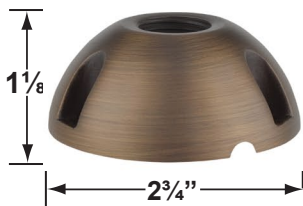

CX-709B-AB