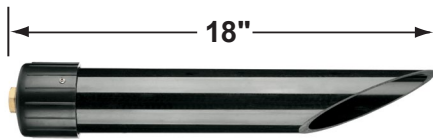

PRODUCT # : CL-733B-AB

•Path Lights

• Cast Brass

Mounting Pedestals

- CX-601-BK 1" PVC Mounting Pedestal, 1/2" NPT, **Black**
- CX-601-VG 1" PVC Mounting Pedestal, 1/2" NPT, **Verde Green**
- CX-602-BK 2" PVC Mounting Pedestal, 1/2" NPT, **Black**
- CX-602-VG 2" PVC Mounting Pedestal, 1/2" NPT, **Verde Green**
- CX-603-BK 3" PVC Mounting Pedestal, 1/2" NPT Female Brass Hub on top, **Black**
- CX-603-VG 3" PVC Mounting Pedestal, 1/2" NPT Female Brass Hub on top, **Verde Green**

CX-603-BK

- CX-604-BK 1" PVC Adjustable Mounting Pedestal, 1/2" NPT, **Black**
- CX-621-BK 1" PVC Cap, 1/2" NPT, **Black**
- CX-621-VG 1" PVC Cap, 1/2" NPT, **Verde Green**
- CX-622-BK 2" PVC Cap, 1/2" NPT, **Black**
- CX-622-VG 2" PVC Cap, 1/2" NPT, **Verde Green**
- CX-624-BK 3" PVC Cap, 1/2" NPT Female Brass Hub, **Black**
- CX-624-VG 3" PVC Cap, 1/2" NPT Female Brass Hub, **Verde Green**

Mounting Canopies

- CX-705B-AB Brass Flat Canopy, 1/2" NPT, **Antique Bronze**
- CX-709B-AB Brass Raised Canopy, 1/2" NPT, **Antique Bronze**
- CX-718B-AB 5" Brass Canopy, 3-Hole 1/2" NPT, **Antique Bronze**