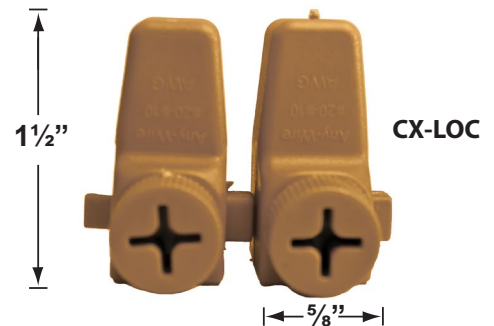

**Knuckle:** Adjustable cast brass knuckle with thumb screw.  
**Wiring:** Fixture is prewired with a 3ft, 18-2 direct burial cord. Wire connector available separately. Universal connector (**CX-839**), quick-locking wire connector (**CX-LOC**) or silicone filled wire nut (**CX-854**) may be ordered to Corona Lighting.  
**Mounting Spike:** Standard injection molded spike with 1/2" NPT threaded female hub.  
**Electrical Notes:** A remote 12V transformer is required. Options are available from Corona Lighting. Voltage range for LED lamps are 8V-21V. Some assembly needed. Proper grease/lubricant is suggested on threaded parts during installation.  
**Warranty:** Limited lifetime warranty on fixture housing and stem against manufacturer's defects.

### Mounting Risers

- CX-682B-AB 6" Brass Riser, 1/2" NPT Male/Female, **Antique Bronze**
- CX-683B-AB 12" Brass Riser, 1/2" NPT Male/Female, **Antique Bronze**
- CX-684B-AB 18" Brass Riser, 1/2" NPT Male/Female, **Antique Bronze**
- CX-685B-AB 24" Brass Riser, 1/2" NPT Male/Female, **Antique Bronze**

**CX-682B-AB 6"**

**CX-683B-AB 12"**

**CX-684B-AB 18"**

**CX-685B-AB 24"**

**CX-705B-AB**

### Cable Connectors

- CX-854 Direct Burial Silicone Filled Wire Nut, **Tan**
- CX-858 Speedy Cable Connector, Supply Cable up to 10-2, **Black**
- CX-839 Universal cable connector, Supply cable up to 8-2, one/Pack **Black**
- CX-LOC Quick-Locking Silicone Filled Wire Connector, 25 Sets (50 per Pack)