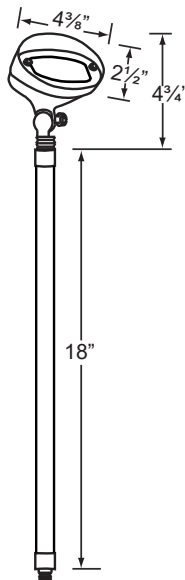

### Fixture Specifications:

**Housing & Shroud:** Corrosion resistant Cast Brass.  
**Stem:** Solid brass pipe with 1/2" NPT on bottom.  
**Finish:** **AB- Antique Bronze.** Natural toning process. AB finish will vary due to artistic process. Also available in **GM- Gun Metal**  
**Lens:** Frosted and heat resistant tempered flat glass, supplied with extra clear and linear glass lenses.  
**Socket:** Top grade fixed ceramic bi-pin socket.  
**Lamp:** 12V T3, 35W max. Available in LED (2W & 2.5W) or without lamp. See the Lamp Guide below for more information.  
**Gasket:** Silicone gasket for water tight sealing.

**Knuckle:** Adjustable cast brass knuckle with thumb screw.  
**Wiring:** Fixture is prewired with a 3ft, 18-2 direct burial cord. Wire connector available separately. Universal connector (**CX-839**), quick-locking wire connector (**CX-LOC**) or silicone filled wire nut (**CX-854**) may be ordered to Corona Lighting.  
**Mounting Spike:** Standard injection molded spike with 1/2" NPT threaded female hub.  
**Electrical Notes:** A remote 12V transformer is required. Options are available from Corona Lighting. Voltage range for LED lamps are 8V-21V. Some assembly needed. Proper grease/lubricant is suggested on threaded parts during installation.  
**Warranty:** Limited lifetime warranty on fixture housing and stem against manufacturer's defects.

CL-733B-AB  
 18" Standard stem shown

2W and 2.5W

CL-733B-AB-12  
 12" Stem shown

Stem option