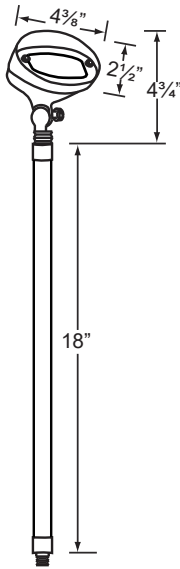

SPECIFICATION SHEET

PRODUCT # : CL-733B-GM

•Path Lights

•Cast Brass

Fixture Specifications:

Housing & Shroud: Corrosion resistant Cast Brass.
Stem: Solid brass pipe with 1/2" NPT on bottom.
Finish: **GM- Gun Metal.** Natural toning process. GM finish will vary due to artistic process. Also available in **AB- Antique Bronze**
Lens: Frosted and heat resistant tempered flat glass. Supplied with extra clear glass lens, linear glass lens, and honeycomb louver.
Socket: Top grade fixed ceramic bi-pin socket.
Lamp: 12V T3, 35W max. Available in LED (2W & 2.5W) or without lamp. See the Lamp Guide below for more information.
Gasket: Silicone gasket for water tight sealing.

Knuckle: Adjustable cast brass knuckle with thumb screw.
Wiring: Fixture is prewired with a 3ft, 18-2 direct burial cord. Wire connector available separately. Universal connector (**CX-839**), quick-locking wire connector (**CX-LOC**) or silicone filled wire nut (**CX-854**) may be ordered to Corona Lighting.
Mounting Spike: Standard injection molded spike with 1/2" NPT threaded female hub.
Electrical Notes: A remote 12V transformer is required. Options are available from Corona Lighting. Voltage range for LED lamps are 8V-21V. Some assembly needed. Proper grease/lubricant is suggested on threaded parts during installation.
Warranty: Limited lifetime warranty on fixture housing and stem against manufacturer's defects.

CL-733B-GM
18" Standard stem shown

CL-733B-GM-12
12" stem available

Stem option

AVAILABLE LED LAMPS (Corona LED lamps have a five (5) year limited warranty against manufacturer's defects)

LAMP NUMBER	WATTS	BEAM		COLOR & TEMP.	RATED HOURS	HALOGEN EQUIVALENT
		SPREAD	LUMEN			
L-EDT3-2W	2	360°	200	2700K	25,000	20 Watt
L-EDT3-2.5W	2.5	180°	240	2700K	25,000	35 Watt
L-EDT3-2W-3K	2	360°	210	3000K	25,000	20 Watt
L-EDT3-2.5W-3K	2.5	180°	250	3000K	25,000	35 Watt
L-EDT3-AM*	2	360°	170	2000K	25,000	20 Watt