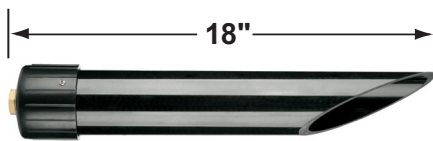

ACCESSORIES SHEET

PRODUCT # : CL-733B-GM

•Path Lights

• Cast Brass

Mounting Pedestals

- CX-601-BK 1" PVC Mounting Pedestal, 1/2" NPT, **Black**
- CX-601-VG 1" PVC Mounting Pedestal, 1/2" NPT, **Verde Green**
- CX-602-BK 2" PVC Mounting Pedestal, 1/2" NPT, **Black**
- CX-602-VG 2" PVC Mounting Pedestal, 1/2" NPT, **Verde Green**
- CX-603-BK 3" PVC Mounting Pedestal, 1/2" NPT Female Brass Hub on top, **Black**
- CX-603-VG 3" PVC Mounting Pedestal, 1/2" NPT Female Brass Hub on top, **Verde Green**

CX-603-BK

- CX-604-BK 1" PVC Adjustable Mounting Pedestal, 1/2" NPT, **Black**
- CX-621-BK 1" PVC Cap, 1/2" NPT, **Black**
- CX-621-VG 1" PVC Cap, 1/2" NPT, **Verde Green**
- CX-622-BK 2" PVC Cap, 1/2" NPT, **Black**
- CX-622-VG 2" PVC Cap, 1/2" NPT, **Verde Green**
- CX-624-BK 3" PVC Cap, 1/2" NPT Female Brass Hub, **Black**
- CX-624-VG 3" PVC Cap, 1/2" NPT Female Brass Hub, **Verde Green**

Mounting Canopies

- CX-705B-GM Brass Flat Canopy, 1/2" NPT, **Gun Metal**
- CX-709B-GM Brass Raised Canopy, 1/2" NPT, **Gun Metal**
- CX-718B-GM 5" Brass Canopy, 3-Hole 1/2" NPT, **Gun Metal**