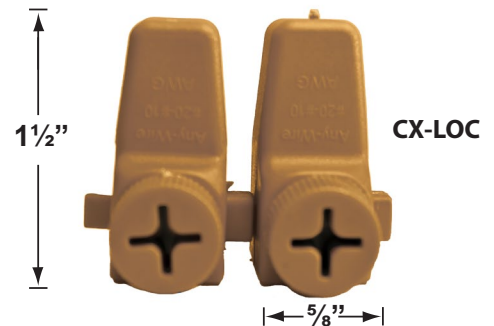

Knuckle: Adjustable cast brass knuckle with thumb screw.
Wiring: Fixture is prewired with a 3ft, 18-2 direct burial cord. Wire connector available separately. Universal connector (**CX-839**), quick-locking wire connector (**CX-LOC**) or silicone filled wire nut (**CX-854**) may be ordered to Corona Lighting.
Mounting Spike: Standard injection molded spike with 1/2" NPT threaded female hub.
Electrical Notes: A remote 12V transformer is required. Options are available from Corona Lighting. Voltage range for LED lamps are 8V-21V. Some assembly needed. Proper grease/lubricant is suggested on threaded parts during installation.
Warranty: Limited lifetime warranty on fixture housing and stem against manufacturer's defects.

Mounting Risers

- CX-682B-GM 6" Brass Riser, 1/2" NPT Male/Female, **Gun Metal**
- CX-683B-GM 12" Brass Riser, 1/2" NPT Male/Female, **Gun Metal**
- CX-684B-GM 18" Brass Riser, 1/2" NPT Male/Female, **Gun Metal**
- CX-685B-GM 24" Brass Riser, 1/2" NPT Male/Female, **Gun Metal**

CX-682B-GM 6"

CX-683B-GM 12"

CX-684B-GM 18"

CX-685B-GM 24"

CX-705B-GM

Cable Connectors

- CX-854 Direct Burial Silicone Filled Wire Nut, **Tan**
- CX-858 Speedy Cable Connector, Supply Cable up to 10-2, **Black**
- CX-839 Universal cable connector, Supply cable up to 8-2, one/Pack **Black**
- CX-LOC Quick-Locking Silicone Filled Wire Connector, 25 Sets (50 per Pack)