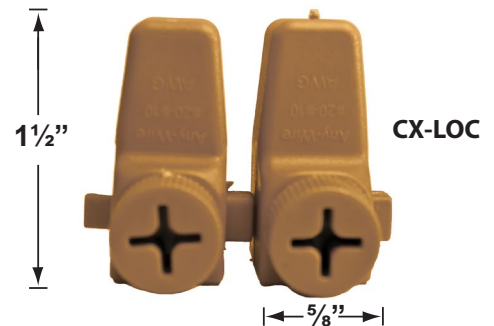

Knuckle: Adjustable cast brass knuckle with thumb screw.
Wiring: Fixture is prewired with a 3ft, 18-2 direct burial cord. Wire connector available separately. Universal connector (**CX-839**), quick-locking wire connector (**CX-LOC**) or silicone filled wire nut (**CX-854**) may be ordered to Corona Lighting.
Mounting Spike: Standard injection molded spike with 1/2" NPT threaded female hub.
Electrical Notes: A remote 12V transformer is required. Options are available from Corona Lighting. Voltage range for LED lamps are 8V-21V. Some assembly needed. Proper grease/lubricant is suggested on threaded parts during installation.
Warranty: Limited lifetime warranty on fixture housing and stem against manufacturer's defects.

Mounting Risers

- CX-682B-AB 6" Brass Riser, 1/2" NPT Male/Female, **Antique Bronze**
- CX-683B-AB 12" Brass Riser, 1/2" NPT Male/Female, **Antique Bronze**
- CX-684B-AB 18" Brass Riser, 1/2" NPT Male/Female, **Antique Bronze**
- CX-685B-AB 24" Brass Riser, 1/2" NPT Male/Female, **Antique Bronze**

CX-682B-AB 6"

CX-683B-AB 12"

CX-684B-AB 18"

CX-685B-AB 24"

CX-705B-AB

Cable Connectors

- CX-854 Direct Burial Silicone Filled Wire Nut, **Tan**
- CX-858 Speedy Cable Connector, Supply Cable up to 10-2, **Black**
- CX-839 Universal cable connector, Supply cable up to 8-2, one/Pack **Black**
- CX-LOC Quick-Locking Silicone Filled Wire Connector, 25 Sets (50 per Pack)