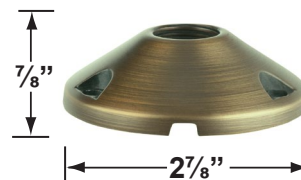

Mounting Risers

- CX-682B-AB 6" Brass Riser, 1/2" NPT Male/Female, **Antique Bronze**
- CX-683B-AB 12" Brass Riser, 1/2" NPT Male/Female, **Antique Bronze**
- CX-684B-AB 18" Brass Riser, 1/2" NPT Male/Female, **Antique Bronze**
- CX-685B-AB 24" Brass Riser, 1/2" NPT Male/Female, **Antique Bronze**

CX-682B-AB 6"

CX-683B-AB 12"

CX-684B-AB 18"

CX-685B-AB 24"

CX-705B-AB

Cable Connectors

- CX-854 Direct Burial Silicone Filled Wire Nut, **Tan**
- CX-858 Speedy Cable Connector, Supply Cable up to 10-2, **Black**
- CX-839 Universal cable connector, Supply cable up to 8-2, one/Pack **Black**
- CX-LOC Quick-Locking Silicone Filled Wire Connector, 25 Sets (50 per Pack)