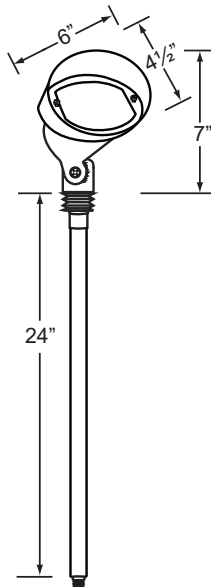

SPECIFICATION SHEET

PRODUCT # : CL-734B-AB

•Path Lights

• Cast Brass

Fixture Specifications:

Housing & Shroud: Corrosion resistant Cast Brass.
Stem: Solid brass pipe with 1/2" NPT on bottom.
Finish: **AB- Antique Bronze.** Natural toning process. AB finish will vary due to artistic process.
Lens: Frosted and heat resistant tempered flat glass, supplied with extra clear and linear glass lenses.
Socket: Top grade fixed ceramic bi-pin socket.
Lamp: 12V T3, 50W max. Available in LED (2W & 2.5W) or without lamp. See the Lamp Guide below for more information.
Gasket: Silicone gasket for water tight sealing.

Knuckle: Adjustable cast brass knuckle with thumb screw.
Wiring: Fixture is prewired with a 3ft, 18-2 direct burial cord. Wire connector available separately. Universal connector (**CX-839**), quick-locking wire connector (**CX-LOC**) or silicone filled wire nut (**CX-854**) may be ordered to Corona Lighting.
Mounting Spike: Standard injection molded spike with 1/2" NPT threaded female hub.
Electrical Notes: A remote 12V transformer is required. Options are available from Corona Lighting. Voltage range for LED lamps are 8V-21V. Some assembly needed. Proper grease/lubricant is suggested on threaded parts during installation.
Warranty: Limited lifetime warranty on fixture housing and stem against manufacturer's defects.

CL-734B-AB
24" Standard stem shown

2W and 2.5W

CL-734B-AB-18
18" Stem shown

AVAILABLE LED LAMPS (Corona LED lamps have a five (5) year limited warranty against manufacturer's defects)

LAMP NUMBER	WATTS	BEAM		COLOR & TEMP.	RATED HOURS	HALOGEN EQUIVALENT
		SPREAD	LUMEN			
L-EDT3-2W	2	360°	200	2700K	25,000	20 Watt
L-EDT3-2.5W	2.5	180°	240	2700K	25,000	35 Watt
L-EDT3-2W-3K	2	360°	210	3000K	25,000	20 Watt
L-EDT3-2.5W-3K	2.5	180°	250	3000K	25,000	35 Watt
L-EDT3-AM*	2	360°	170	2000K	25,000	20 Watt