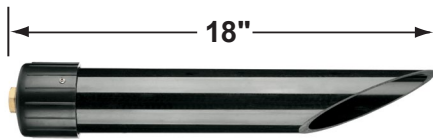

PRODUCT # : CL-734B-AB

•Path Lights

•Cast Brass

Mounting Pedestals

- CX-601-BK 1" PVC Mounting Pedestal, 1/2" NPT, **Black**
- CX-601-VG 1" PVC Mounting Pedestal, 1/2" NPT, **Verde Green**
- CX-602-BK 2" PVC Mounting Pedestal, 1/2" NPT, **Black**
- CX-602-VG 2" PVC Mounting Pedestal, 1/2" NPT, **Verde Green**
- CX-603-BK 3" PVC Mounting Pedestal, 1/2" NPT Female Brass Hub on top, **Black**
- CX-603-VG 3" PVC Mounting Pedestal, 1/2" NPT Female Brass Hub on top, **Verde Green**

CX-603-BK

- CX-604-BK 1" PVC Adjustable Mounting Pedestal, 1/2" NPT, **Black**
- CX-621-BK 1" PVC Cap, 1/2" NPT, **Black**
- CX-621-VG 1" PVC Cap, 1/2" NPT, **Verde Green**
- CX-622-BK 2" PVC Cap, 1/2" NPT, **Black**
- CX-622-VG 2" PVC Cap, 1/2" NPT, **Verde Green**
- CX-624-BK 3" PVC Cap, 1/2" NPT Female Brass Hub, **Black**
- CX-624-VG 3" PVC Cap, 1/2" NPT Female Brass Hub, **Verde Green**

Mounting Canopies

- CX-705B-AB Brass Flat Canopy, 1/2" NPT, **Antique Bronze**
- CX-709B-AB Brass Raised Canopy, 1/2" NPT, **Antique Bronze**
- CX-718B-AB 5" Brass Canopy, 3-Hole 1/2" NPT, **Antique Bronze**