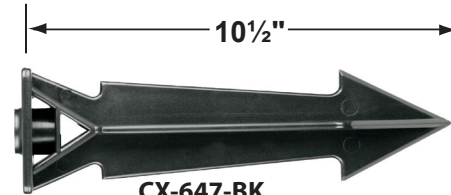

Ground Spikes

- CX-642-BK 8.5" ABS Spike, 1/2" NPT, **Black**
- CX-642-BZ 8.5" ABS Spike, 1/2" NPT, **Bronze**
- CX-643-BZ 8.5" ABS Spike, 1/2" NPT, **Bronze**

CX-647-BK

- CX-646-BK 8" ABS Spike, 1/2" NPT, **Black**
- CX-646-BR 8" ABS Spike, 1/2" NPT, **Natural Brass**
- CX-646-SS 8" ABS Spike, 1/2" NPT, **Stainless Steel**
- CX-647-BK 10.5" Heavy Duty ABS Spike, 1/2" NPT, **Black**

Mounting Risers

- CX-682B-GM 6" Brass Riser, 1/2" NPT Male/Female, **Gun Metal**
- CX-683B-GM 12" Brass Riser, 1/2" NPT Male/Female, **Gun Metal**
- CX-684B-GM 18" Brass Riser, 1/2" NPT Male/Female, **Gun Metal**
- CX-685B-GM 24" Brass Riser, 1/2" NPT Male/Female, **Gun Metal**