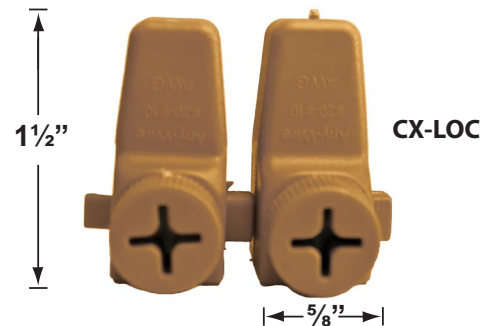

Gasket: Silicone gasket for water tight sealing.

Knuckle: Adjustable cast brass knuckle with thumb screw.

Wiring: Fixture is prewired with a 3ft, 18-2 direct burial cord. Wire connector available separately. Universal connector (**CX-839**), quick-locking wire connector (**CX-LOC**) or silicone filled wire nut (**CX-854**) may be ordered to Corona Lighting.

Mounting Risers

- CX-682B-GM 6" Brass Riser, 1/2" NPT Male/Female, **Gun Metal**
- CX-683B-GM 12" Brass Riser, 1/2" NPT Male/Female, **Gun Metal**
- CX-684B-GM 18" Brass Riser, 1/2" NPT Male/Female, **Gun Metal**
- CX-685B-GM 24" Brass Riser, 1/2" NPT Male/Female, **Gun Metal**

CX-682B-GM 6"

CX-683B-GM 12"

CX-684B-GM 18"

CX-685B-GM 24"

CX-705B-GM

Cable Connectors

- CX-854 Direct Burial Silicone Filled Wire Nut, **Tan**
- CX-858 Speedy Cable Connector, Supply Cable up to 10-2, **Black**
- CX-839 Universal cable connector, Supply cable up to 8-2, one/Pack **Black**
- CX-LOC Quick-Locking Silicone Filled Wire Connector, 25 Sets (50 per Pack)