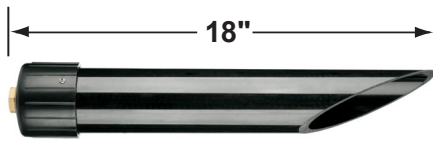

PRODUCT # : CL-734B-GM

•Path Lights

• Cast Brass

Mounting Pedestals

- CX-601-BK 1" PVC Mounting Pedestal, 1/2" NPT, **Black**
- CX-601-VG 1" PVC Mounting Pedestal, 1/2" NPT, **Verde Green**
- CX-602-BK 2" PVC Mounting Pedestal, 1/2" NPT, **Black**
- CX-602-VG 2" PVC Mounting Pedestal, 1/2" NPT, **Verde Green**
- CX-603-BK 3" PVC Mounting Pedestal, 1/2" NPT Female Brass Hub on top, **Black**
- CX-603-VG 3" PVC Mounting Pedestal, 1/2" NPT Female Brass Hub on top, **Verde Green**

CX-603-BK

- CX-604-BK 1" PVC Adjustable Mounting Pedestal, 1/2" NPT, **Black**
- CX-621-BK 1" PVC Cap, 1/2" NPT, **Black**
- CX-621-VG 1" PVC Cap, 1/2" NPT, **Verde Green**
- CX-622-BK 2" PVC Cap, 1/2" NPT, **Black**
- CX-622-VG 2" PVC Cap, 1/2" NPT, **Verde Green**
- CX-624-BK 3" PVC Cap, 1/2" NPT Female Brass Hub, **Black**
- CX-624-VG 3" PVC Cap, 1/2" NPT Female Brass Hub, **Verde Green**

Mounting Canopies

- CX-705B-GM Brass Flat Canopy, 1/2" NPT, **Gun Metal**
- CX-709B-GM Brass Raised Canopy, 1/2" NPT, **Gun Metal**
- CX-718B-GM 5" Brass Canopy, 3-Hole 1/2" NPT, **Gun Metal**