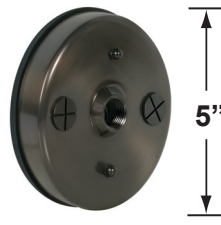

CX-718B-GM