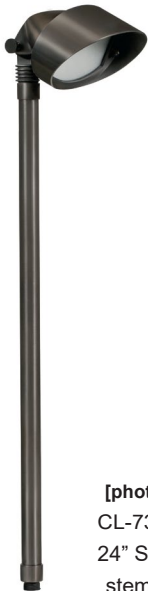

SPECIFICATION SHEET

PRODUCT # : CL-734B-GM

•Path Lights

• Cast Brass

Fixture Specifications:

Housing & Shroud: Corrosion resistant Cast Brass.

Stem: Solid brass pipe with 1/2" NPT on bottom.

Finish: **GM- Gun Metal.** Natural toning process. GM finish will vary due to artistic process. Also available in **AB- Antique Bronze**

Lens: Frosted and heat resistant tempered flat glass. Supplied with extra clear glass lens, linear glass lens, and honeycomb louver.

Socket: Top grade fixed ceramic bi-pin socket.

Lamp: 12V, MR-16, 50W max. Available in LED (3.5W & 5W) or without lamp. See the Lamp Guide below for more information.

Gasket: Silicone gasket for water tight sealing.

Knuckle: Adjustable cast brass knuckle with thumb screw.

Wiring: Fixture is prewired with a 3ft, 18-2 direct burial cord. Wire connector available separately. Universal connector (**CX-839**), quick-locking wire connector (**CX-LOC**) or silicone filled wire nut (**CX-854**) may be ordered to Corona Lighting.

Mounting Spike: Standard injection molded spike with 1/2" NPT threaded female hub.

Electrical Notes: A remote 12V transformer is required. Options are available from Corona Lighting. Voltage range for LED lamps are 9V-17V. Some assembly needed. Proper grease/lubricant is suggested on threaded parts during installation.

Warranty: Limited lifetime warranty on fixture housing and stem against manufacturer's defects.

[photo footnote]
CL-734B-GM
24" Standard stem shown