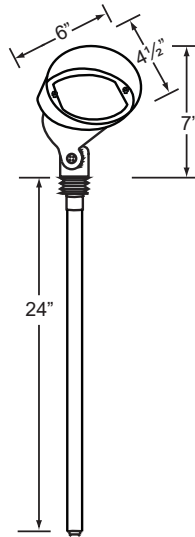

SPECIFICATION SHEET

PRODUCT # : CL-734B-GM

•Path Lights

• Cast Brass

Fixture Specifications:

Housing & Shroud: Corrosion resistant Cast Brass.

Stem: Solid brass pipe with 1/2" NPT on bottom.

Finish: **GM- Gun Metal.** Natural toning process. GM finish will vary due to artistic process. Also available in **AB- Antique Bronze**

Lens: Frosted and heat resistant tempered flat glass. Supplied with extra clear glass lens, linear glass lens, and honeycomb louver.

Socket: Top grade fixed ceramic bi-pin socket.

Lamp: 12V, MR-16, 50W max. Available in LED (3.5W & 5W) or without lamp. See the Lamp Guide below for more information.

Gasket: Silicone gasket for water tight sealing.

Knuckle: Adjustable cast brass knuckle with thumb screw.

Wiring: Fixture is prewired with a 3ft, 18-2 direct burial cord. Wire connector available separately. Universal connector (**CX-839**), quick-locking wire connector (**CX-LOC**) or silicone filled wire nut (**CX-854**) may be ordered to Corona Lighting.

Mounting Spike: Standard injection molded spike with 1/2" NPT threaded female hub.

Electrical Notes: A remote 12V transformer is required. Options are available from Corona Lighting. Voltage range for LED lamps are 9V-17V. Some assembly needed. Proper grease/lubricant is suggested on threaded parts during installation.

Warranty: Limited lifetime warranty on fixture housing and stem against manufacturer's defects.

3.5W and 5W

AVAILABLE LED LAMPS (Corona LED lamps have a five (5) year limited warranty against manufacturer's defects)