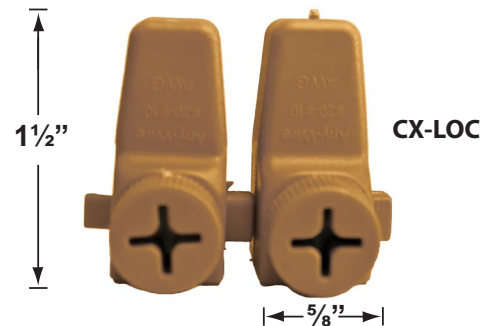

PRODUCT # : CL-735B-AB

•Path Lights

•Cast Brass

Fixture Specifications:

Housing & Shroud: Corrosion Resistant Cast Brass.
Stem: 24" solid brass pipe with 1/2 in NPT on bottom. 18" stem also available.
Finish: **AB- Antique Bronze.** Natural toning process. AB finish will vary due to artistic process. Also available in **GM**, and **SI**.
Lens: Clear and heat resistant convex glass.
Socket: Top grade fixed ceramic bi-pin socket, with retention clip to securely hold lamp in place.
Lamp: 12V, MR-16, 50W max. Available in LED (3.5W & 5W) or without lamp. See the Lamp Guide below for more information.
Gasket: Silicone double gasketed for water tight sealing

Mounting Risers

- CX-682B-AB 6" Brass Riser, ½" NPT Male/Female, **Antique Bronze**
- CX-683B-AB 12" Brass Riser, ½" NPT Male/Female, **Antique Bronze**
- CX-684B-AB 18" Brass Riser, ½" NPT Male/Female, **Antique Bronze**
- CX-685B-AB 24" Brass Riser, ½" NPT Male/Female, **Antique Bronze**

CX-682B-AB 6"

CX-683B-AB 12"

CX-684B-AB 18"

CX-685B-AB 24"

CX-705B-AB

Cable Connectors

- CX-854 Direct Burial Silicone Filled Wire Nut, **Tan**
- CX-858 Speedy Cable Connector, Supply Cable up to 10-2, **Black**
- CX-839 Universal cable connector, Supply cable up to 8-2, one/Pack **Black**
- CX-LOC Quick-Locking Silicone Filled Wire Connector, 25 Sets (50 per Pack)