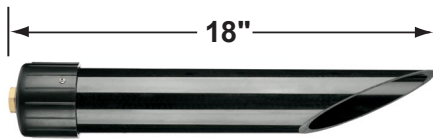

PRODUCT # : CL-735B-AB

•Path Lights

•Cast Brass

Mounting Pedestals

- CX-601-BK 1" PVC Mounting Pedestal, ½" NPT, **Black**
- CX-601-VG 1" PVC Mounting Pedestal, ½" NPT, **Verde Green**
- CX-602-BK 2" PVC Mounting Pedestal, ½" NPT, **Black**
- CX-602-VG 2" PVC Mounting Pedestal, ½" NPT, **Verde Green**
- CX-603-BK 3" PVC Mounting Pedestal, ½" NPT Female Brass Hub on top, **Black**
- CX-603-VG 3" PVC Mounting Pedestal, ½" NPT Female Brass Hub on top, **Verde Green**

CX-603-BK

- CX-604-BK 1" PVC Adjustable Mounting Pedestal, ½" NPT, **Black**
- CX-621-BK 1" PVC Cap, ½" NPT, **Black**
- CX-621-VG 1" PVC Cap, ½" NPT, **Verde Green**
- CX-622-BK 2" PVC Cap, ½" NPT, **Black**
- CX-622-VG 2" PVC Cap, ½" NPT, **Verde Green**
- CX-624-BK 3" PVC Cap, ½" NPT Female Brass Hub, **Black**
- CX-624-VG 3" PVC Cap, ½" NPT Female Brass Hub, **Verde Green**

Mounting Canopies

- CX-705B-AB Brass Flat Canopy, ½" NPT, **Antique Bronze**
- CX-709B-AB Brass Raised Canopy, ½" NPT, **Antique Bronze**
- CX-718B-AB 5" Brass Canopy, 3-Hole ½" NPT, **Antique Bronze**