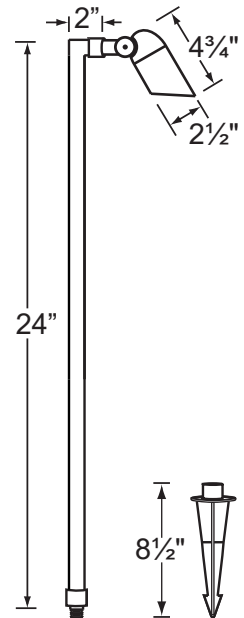

AVAILABLE LED LAMPS (Corona LED lamps have a five (5) year limited warranty against manufacturer's defects)

LAMP NUMBER	WATTS	BEAM		COLOR & TEMP.	RATED HOURS	HALOGEN EQUIVALENT
		SPREAD	LUMEN			
L-ED16-3W-SP	3.5	15° Spot	270	2700K	50,000	25 Watt
L-ED16-3W-FL	3.5	45° Flood	270	2700K	50,000	25 Watt
L-ED16-3W-WF	3.5	60° Wide Flood	270	2700K	50,000	25 Watt
L-ED16-5W-SP	5	15° Spot	350	2700K	50,000	40 Watt
L-ED16-5W-FL	5	45° Flood	350	2700K	50,000	40 Watt
L-ED16-5W-WF	5	60° Wide Flood	350	2700K	50,000	40 Watt
L-ED16-COB5W-SP	5	15° Spot	450	2700K	50,000	50 Watt
L-ED16-COB5W-FL	5	38° Flood	450	2700K	50,000	50 Watt
L-ED16-COB5W-WF	5	60° Wide Flood	450	2700K	50,000	50 Watt
L-ED16-COB5W-SP3K	5	15° Spot	470	3000K	50,000	50 Watt
L-ED16-COB5W-FL3K	5	38° Flood	470	3000K	50,000	50 Watt
L-ED16-COB5W-WF3K	5	60° Wide Flood	470	3000K	50,000	50 Watt

▪ Single color MR-16 LED available in AMBER, BLUE, GREEN, PURPLE, RED and VIOLET

• When ordering LED lamp with a fixture your part number should follow the format below:

• **CL** - **product #** - **Length** - **lamp** - **wattage** - **lamp angle**
CL - 735B-AB - [xx] - L-ED16 - 5W - FL

Example: CL-735B-AB-18-L-ED16-5W-FL

• Corona Lighting reserves the right to make any change and/or improvement to the design and construction of this fixture without further notification.

JOB INFORMATION

TYPE: DATE:

JOB NAME & ADDRESS:

PRODUCT #:

TOTAL QUANTITY:

LAMP TYPE & WATTAGE:

TRANSFORMER:

CONTRACTOR:

SPECIFIER: