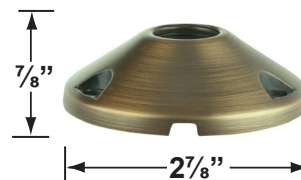

Mounting Risers

- CX-682B-AB 6" Brass Riser, ½" NPT Male/Female, **Antique Bronze**
- CX-683B-AB 12" Brass Riser, ½" NPT Male/Female, **Antique Bronze**
- CX-684B-AB 18" Brass Riser, ½" NPT Male/Female, **Antique Bronze**
- CX-685B-AB 24" Brass Riser, ½" NPT Male/Female, **Antique Bronze**

CX-682B-AB 6"

CX-683B-AB 12"

CX-684B-AB 18"

CX-685B-AB 24"

CX-705B-AB

Cable Connectors

- CX-854 Direct Burial Silicone Filled Wire Nut, **Tan**
- CX-858 Speedy Cable Connector, Supply Cable up to 10-2, **Black**
- CX-839 Universal cable connector, Supply cable up to 8-2, one/Pack **Black**
- CX-LOC Quick-Locking Silicone Filled Wire Connector, 25 Sets (50 per Pack)