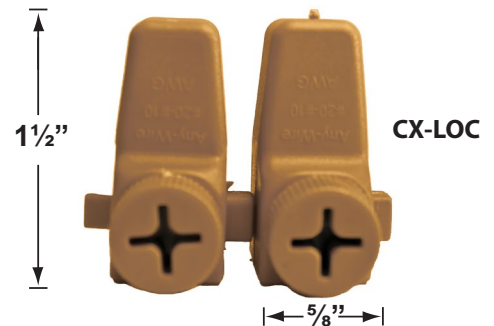

SPECIFICATION SHEET

PRODUCT # : CL-735B-GM

• Path Lights

• Cast Brass

Fixture Specifications:

Housing & Shroud: Corrosion Resistant Cast Brass.

Stem: 24" solid brass pipe with 1/2" NPT on bottom.
18" stem also available.

Mounting Risers

- CX-682B-GM 6" Brass Riser, 1/2" NPT Male/Female, **Gun Metal**
- CX-683B-GM 12" Brass Riser, 1/2" NPT Male/Female, **Gun Metal**
- CX-684B-GM 18" Brass Riser, 1/2" NPT Male/Female, **Gun Metal**
- CX-685B-GM 24" Brass Riser, 1/2" NPT Male/Female, **Gun Metal**

CX-682B-GM 6"

CX-683B-GM 12"

CX-684B-GM 18"

CX-685B-GM 24"

CX-705B-GM

Cable Connectors

- CX-854 Direct Burial Silicone Filled Wire Nut, **Tan**
- CX-858 Speedy Cable Connector, Supply Cable up to 10-2, **Black**
- CX-839 Universal cable connector, Supply cable up to 8-2, one/Pack **Black**
- CX-LOC Quick-Locking Silicone Filled Wire Connector, 25 Sets (50 per Pack)