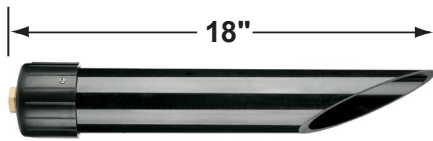

ACCESSORIES SHEET

PRODUCT # : CL-735B-GM

•Path Lights

• Cast Brass

Mounting Pedestals

- CX-601-BK 1" PVC Mounting Pedestal, 1/2" NPT, **Black**
- CX-601-VG 1" PVC Mounting Pedestal, 1/2" NPT, **Verde Green**
- CX-602-BK 2" PVC Mounting Pedestal, 1/2" NPT, **Black**
- CX-602-VG 2" PVC Mounting Pedestal, 1/2" NPT, **Verde Green**
- CX-603-BK 3" PVC Mounting Pedestal, 1/2" NPT Female Brass Hub on top, **Black**
- CX-603-VG 3" PVC Mounting Pedestal, 1/2" NPT Female Brass Hub on top, **Verde Green**