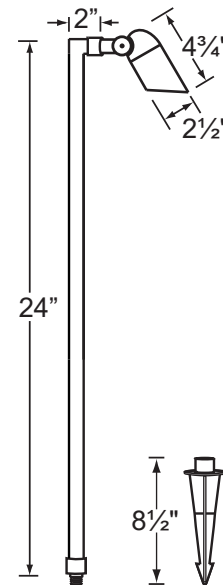

AVAILABLE LED LAMPS (Corona LED lamps have a five (5) year limited warranty against manufacturer's defects)

LAMP NUMBER	WATTS	BEAM		COLOR & TEMP.	RATED HOURS	HALOGEN EQUIVALENT
		SPREAD	LUMEN			
L-ED16-3W-SP	3.5	15° Spot	270	2700K	50,000	25 Watt
L-ED16-3W-FL	3.5	45° Flood	270	2700K	50,000	25 Watt
L-ED16-3W-WF	3.5	60° Wide Flood	270	2700K	50,000	25 Watt
L-ED16-5W-SP	5	15° Spot	350	2700K	50,000	40 Watt
L-ED16-5W-FL	5	45° Flood	350	2700K	50,000	40 Watt
L-ED16-5W-WF	5	60° Wide Flood	350	2700K	50,000	40 Watt
L-ED16-COB5W-SP	5	15° Spot	450	2700K	50,000	50 Watt
L-ED16-COB5W-FL	5	38° Flood	450	2700K	50,000	50 Watt
L-ED16-COB5W-WF	5	60° Wide Flood	450	2700K	50,000	50 Watt
L-ED16-COB5W-SP3K	5	15° Spot	470	3000K	50,000	50 Watt
L-ED16-COB5W-FL3K	5	38° Flood	470	3000K	50,000	50 Watt
L-ED16-COB5W-WF3K	5	60° Wide Flood	470	3000K	50,000	50 Watt

▪ Single color MR-16 LED available in AMBER, BLUE, GREEN, PURPLE, RED and VIOLET

• When ordering LED lamp with a fixture your part number should follow the format below:

• **CL** - **product #** - **Length** - **lamp** - **wattage** - **lamp angle**
CL - 735B-GM - 12 - L-ED16 - 5W - FL

Example: CL-735B-GM-12-L-ED16-5W-FL

• Corona Lighting reserves the right to make any change and/or improvement to the design and construction of this fixture without further notification.

JOB INFORMATION

TYPE: _____ DATE: _____

JOB NAME & ADDRESS:

PRODUCT #:

TOTAL QUANTITY:

LAMP TYPE & WATTAGE:

TRANSFORMER:

CONTRACTOR:

SPECIFIER: