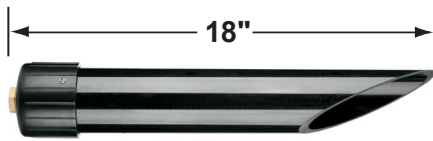

PRODUCT # : CL-735B-SI

• Path Lights

• Cast Brass

Mounting Pedestals

- CX-601-BK 1" PVC Mounting Pedestal, 1/2" NPT, **Black**
- CX-601-VG 1" PVC Mounting Pedestal, 1/2" NPT, **Verde Green**
- CX-602-BK 2" PVC Mounting Pedestal, 1/2" NPT, **Black**
- CX-602-VG 2" PVC Mounting Pedestal, 1/2" NPT, **Verde Green**
- CX-603-BK 3" PVC Mounting Pedestal, 1/2" NPT Female Brass Hub on top, **Black**
- CX-603-VG 3" PVC Mounting Pedestal, 1/2" NPT Female Brass Hub on top, **Verde Green**

CX-603-BK

- CX-604-BK 1" PVC Adjustable Mounting Pedestal, 1/2" NPT, **Black**
- CX-621-BK 1" PVC Cap, 1/2" NPT, **Black**
- CX-621-VG 1" PVC Cap, 1/2" NPT, **Verde Green**
- CX-622-BK 2" PVC Cap, 1/2" NPT, **Black**
- CX-622-VG 2" PVC Cap, 1/2" NPT, **Verde Green**
- CX-624-BK 3" PVC Cap, 1/2" NPT Female Brass Hub, **Black**
- CX-624-VG 3" PVC Cap, 1/2" NPT Female Brass Hub, **Verde Green**

Mounting Canopies

- CX-705B-SI Brass Flat Canopy, 1/2" NPT, **Silver Plated**
- CX-709B-SI Brass Raised Canopy, 1/2" NPT, **Silver Plated**