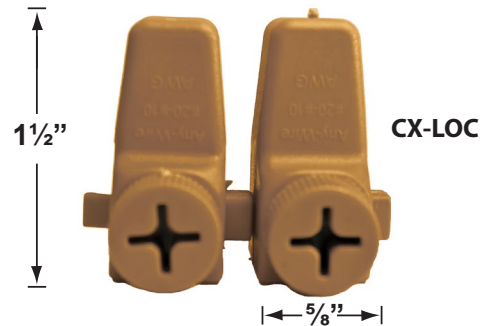

### Ground Spikes

- CX-642-BK 8.5" ABS Spike, 1/2" NPT, **Black**
- CX-642-BZ 8.5" ABS Spike, 1/2" NPT, **Bronze**
- CX-643-BZ 8.5" ABS Spike, 1/2" NPT, **Bronze**

**CX-647-BK**

- CX-646-BK 8" ABS Spike, 1/2" NPT, **Black**
- CX-646-BR 8" ABS Spike, 1/2" NPT, **Natural Brass**
- CX-646-SS 8" ABS Spike, 1/2" NPT, **Stainless Steel**
- CX-647-BK 10.5" Heavy Duty ABS Spike, 1/2" NPT, **Black**

### Cable Connectors

- CX-854 Direct Burial Silicone Filled Wire Nut, **Tan**
- CX-858 Speedy Cable Connector, Supply Cable up to 10-2, **Black**
- CX-839 Universal cable connector, Supply cable up to 8-2, one/Pack **Black**
- CX-LOC Quick-Locking Silicone Filled Wire Connector, 25 Sets (50 per Pack)