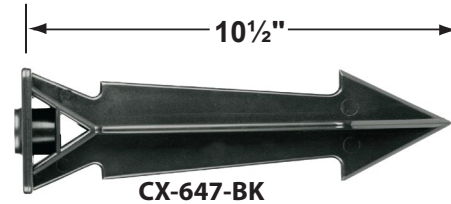

Ground Spikes

- CX-642-BK 8.5" ABS Spike, 1/2" NPT, **Black**
- CX-642-BZ 8.5" ABS Spike, 1/2" NPT, **Bronze**
- CX-643-BZ 8.5" ABS Spike, 1/2" NPT, **Bronze**

CX-647-BK

- CX-646-BK 8" ABS Spike, 1/2" NPT, **Black**
- CX-646-BR 8" ABS Spike, 1/2" NPT, **Natural Brass**
- CX-646-SS 8" ABS Spike, 1/2" NPT, **Stainless Steel**
- CX-647-BK 10.5" Heavy Duty ABS Spike, 1/2" NPT, **Black**

Cable Connectors

- CX-854 Direct Burial Silicone Filled Wire Nut, **Tan**
- CX-858 Speedy Cable Connector, Supply Cable up to 10-2, **Black**
- CX-839 Universal cable connector, Supply cable up to 8-2, one/Pack **Black**
- CX-LOC Quick-Locking Silicone Filled Wire Connector, 25 Sets (50 per Pack)