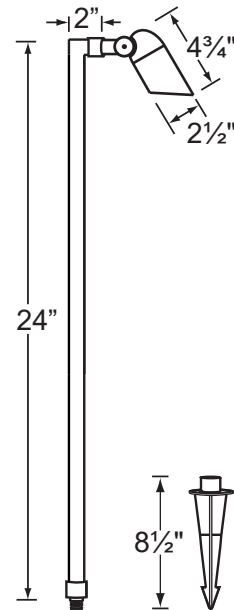

AVAILABLE LED LAMPS (Corona LED lamps have a five (5) year limited warranty against manufacturer's defects)

LAMP NUMBER	WATTS	BEAM		COLOR & TEMP.	RATED HOURS	HALOGEN EQUIVALENT
		SPREAD	LUMEN			
L-ED16-3W-SP	3.5	15° Spot	270	2700K	50,000	25 Watt
L-ED16-3W-FL	3.5	45° Flood	270	2700K	50,000	25 Watt
L-ED16-3W-WF	3.5	60° Wide Flood	270	2700K	50,000	25 Watt
L-ED16-5W-SP	5	15° Spot	350	2700K	50,000	40 Watt
L-ED16-5W-FL	5	45° Flood	350	2700K	50,000	40 Watt
L-ED16-5W-WF	5	60° Wide Flood	350	2700K	50,000	40 Watt
L-ED16-COB5W-SP	5	15° Spot	450	2700K	50,000	50 Watt
L-ED16-COB5W-FL	5	38° Flood	450	2700K	50,000	50 Watt
L-ED16-COB5W-WF	5	60° Wide Flood	450	2700K	50,000	50 Watt
L-ED16-COB5W-SP3K	5	15° Spot	470	3000K	50,000	50 Watt
L-ED16-COB5W-FL3K	5	38° Flood	470	3000K	50,000	50 Watt
L-ED16-COB5W-WF3K	5	60° Wide Flood	470	3000K	50,000	50 Watt

■ Single color MR-16 LED available in AMBER, BLUE, GREEN, PURPLE, RED and VIOLET

• When ordering LED lamp with a fixture your part number should follow the format below:

• **CL** - **product #** - **lamp** - **wattage** - **lamp angle**
CL - 735B-SI - L-ED16 - 5W - FL

Example: CL-735B-SI-L-ED16-5W-FL

• Corona Lighting reserves the right to make any change and/or improvement to the design and construction of this fixture without further notification.

JOB INFORMATION

TYPE: _____ DATE: _____

JOB NAME & ADDRESS:

PRODUCT #:

TOTAL QUANTITY:

LAMP TYPE & WATTAGE:

TRANSFORMER:

CONTRACTOR:

SPECIFIER: