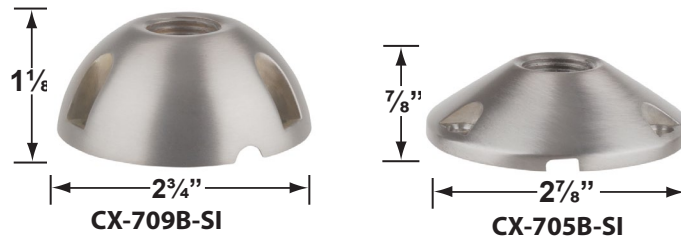

CX-705B-SI

CX-709B-SI