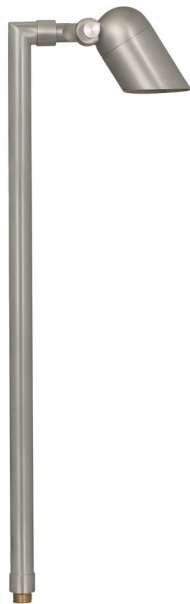

SPECIFICATION SHEET

PRODUCT # : CL-735B-SI

•Path Lights

•Cast Brass

Fixture Specifications:

Housing & Shroud: Corrosion Resistant Cast Brass

Stem: 24 inch solid brass pipe with 1/2" NPT on bottom.

Finish: **SI- Silver Plated.** Natural toning process. Also available in **AB**, and **GM**.

Lens: Clear and heat resistant convex glass.

Socket: Top grade fixed ceramic bi-pin socket, with retention clip to securely hold lamp in place.

Lamp: 12V, MR-16, 50W max. Available in LED (3.5W & 5W) or without lamp. See the Lamp Guide below for more information.

Gasket: Silicone double gasketed for water tight sealing.

Knuckle: Adjustable cast brass knuckle with thumb screw.

Wiring: Fixture is prewired with a 3ft 18-2 SPT2-W direct burial cord. Wire connector sold separately. Universal connector (**CX-839**) quick locking wire connector (**CX-LOC**) or gel filled wire nut (**CX-854**) is available from Corona Lighting.

Mounting Spike: Standard injection molded spike with 1/2" NPT threaded female hub.

Electrical Notes: A remote 12V transformer is required. Options are available from Corona Lighting. Voltage range for LED lamps are 9V-17V. Some assembly needed. Proper grease/lubricant is suggested on threaded parts during process.

Warranty: Limited lifetime warranty on fixture housing and stem against manufacturer's defects.

3.5W and 5W