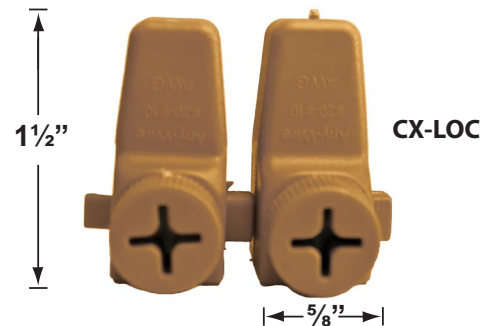

Mounting Risers

- CX-682B-AB 6" Brass Riser, ½" NPT Male/Female, **Antique Bronze**
- CX-683B-AB 12" Brass Riser, ½" NPT Male/Female, **Antique Bronze**
- CX-684B-AB 18" Brass Riser, ½" NPT Male/Female, **Antique Bronze**
- CX-685B-AB 24" Brass Riser, ½" NPT Male/Female, **Antique Bronze**

CX-682B-AB 6"

CX-683B-AB 12"

CX-684B-AB 18"

CX-685B-AB 24"

CX-705B-AB

Cable Connectors

- CX-854 Direct Burial Silicone Filled Wire Nut, **Tan**
- CX-858 Speedy Cable Connector, Supply Cable up to 10-2, **Black**
- CX-839 Universal cable connector, Supply cable up to 8-2, one/Pack **Black**
- CX-LOC Quick-Locking Silicone Filled Wire Connector, 25 Sets (50 per Pack)