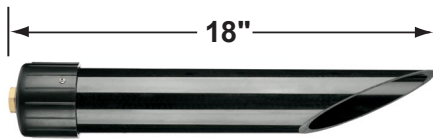

PRODUCT # : CL-735B-T-AB

•Path Lights

•Cast Brass

Mounting Pedestals

- CX-601-BK 1" PVC Mounting Pedestal, ½" NPT, **Black**
- CX-601-VG 1" PVC Mounting Pedestal, ½" NPT, **Verde Green**
- CX-602-BK 2" PVC Mounting Pedestal, ½" NPT, **Black**
- CX-602-VG 2" PVC Mounting Pedestal, ½" NPT, **Verde Green**
- CX-603-BK 3" PVC Mounting Pedestal, ½" NPT Female Brass Hub on top, **Black**
- CX-603-VG 3" PVC Mounting Pedestal, ½" NPT Female Brass Hub on top, **Verde Green**

CX-603-BK

- CX-604-BK 1" PVC Adjustable Mounting Pedestal, ½" NPT, **Black**
- CX-621-BK 1" PVC Cap, ½" NPT, **Black**
- CX-621-VG 1" PVC Cap, ½" NPT, **Verde Green**
- CX-622-BK 2" PVC Cap, ½" NPT, **Black**
- CX-622-VG 2" PVC Cap, ½" NPT, **Verde Green**
- CX-624-BK 3" PVC Cap, ½" NPT Female Brass Hub, **Black**
- CX-624-VG 3" PVC Cap, ½" NPT Female Brass Hub, **Verde Green**

Mounting Canopies

- CX-705B-AB Brass Flat Canopy, ½" NPT, **Antique Bronze**
- CX-709B-AB Brass Raised Canopy, ½" NPT, **Antique Bronze**
- CX-718B-AB 5" Brass Canopy, 3-Hole ½" NPT, **Antique Bronze**