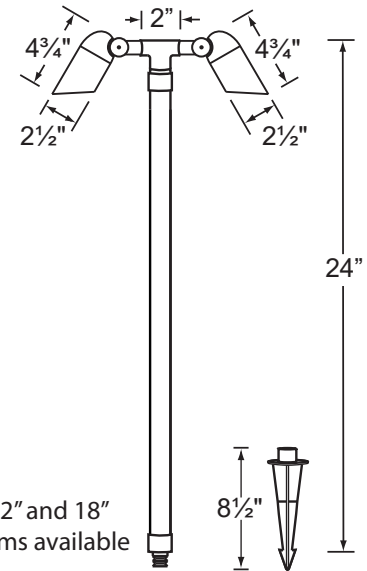

AVAILABLE LED LAMPS (Corona LED lamps have a five (5) year limited warranty against manufacturer's defects)

LAMP NUMBER	WATTS	BEAM		COLOR & TEMP.	RATED HOURS	HALOGEN EQUIVALENT
		SPREAD	LUMEN			
L-ED16-3W-SP	3.5	15° Spot	270	2700K	50,000	25 Watt
L-ED16-3W-FL	3.5	45° Flood	270	2700K	50,000	25 Watt
L-ED16-3W-WF	3.5	60° Wide Flood	270	2700K	50,000	25 Watt
L-ED16-5W-SP	5	15° Spot	350	2700K	50,000	40 Watt
L-ED16-5W-FL	5	45° Flood	350	2700K	50,000	40 Watt
L-ED16-5W-WF	5	60° Wide Flood	350	2700K	50,000	40 Watt
L-ED16-COB5W-SP	5	15° Spot	450	2700K	50,000	50 Watt
L-ED16-COB5W-FL	5	38° Flood	450	2700K	50,000	50 Watt
L-ED16-COB5W-WF	5	60° Wide Flood	450	2700K	50,000	50 Watt
L-ED16-COB5W-SP3K	5	15° Spot	470	3000K	50,000	50 Watt
L-ED16-COB5W-FL3K	5	38° Flood	470	3000K	50,000	50 Watt
L-ED16-COB5W-WF3K	5	60° Wide Flood	470	3000K	50,000	50 Watt

■ Single color MR-16 LED available in AMBER, BLUE, GREEN, PURPLE, RED and VIOLET

JOB INFORMATION

TYPE: _____ DATE: _____

JOB NAME & ADDRESS: _____

PRODUCT #: _____

TOTAL QUANTITY: _____

LAMP TYPE & WATTAGE: _____

TRANSFORMER: _____

CONTRACTOR: _____

SPECIFIER: _____

• When ordering LED lamp with a fixture your part number should follow the format below:

• **CL** - **product #** - **Length** - **lamp** - **wattage** - **lamp angle**

CL - 735B-T-AB - 18 - L-ED16 - 5W - FL

Example: CL-735B-T-AB-18-L-ED16-5W-FL

• Corona Lighting reserves the right to make any change and/or improvement to the design and construction of this fixture without further notification.