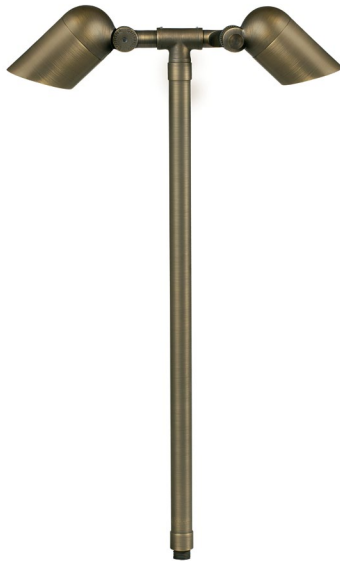

PRODUCT # : CL-735B-T-AB

•Path Lights

•Cast Brass

Fixture Specifications:

Housing & Shroud: Corrosion Resistant Cast Brass.

Stem: 24 inch solid brass pipe with 1/2" NPT on bottom. 18 Inch and 12 inch stems are also available.

Finish: **AB- Antique Bronze.** Natural toning process. AB finish will vary due to artistic process. Also available in **GM**, and **SI** finishes.

Lens: Clear and heat resistant convex glass.

Socket: Top grade fixed ceramic bi-pin socket, with retention clip to securely hold lamp in place.

Lamps: Two 12V, MR-16, 50W max. Available in 2xLED (3.5W & 5W) or without lamps. See the Lamp Guide below for more information.

Gasket: Silicone double gasketed for water tight sealing

Knuckle: Adjustable cast brass knuckle with thumb screw.

Wiring: Fixture is prewired with a 3ft 18-2 SPT2-W direct burial cord. Wire connector sold separately. Universal connector (**CX-839**) quick locking wire connector (**CX-LOC**) or gel filled wire nut (**CX-854**) is available from Corona Lighting.

Mounting Spike: Standard injection molded spike with 1/2" NPT threaded female hub.

Electrical Notes: A remote 12V transformer is required. Options are available from Corona Lighting. Voltage range for LED lamps are 9V-17V. Some assembly needed. Proper grease/lubricant is suggested on threaded parts during process.

Warranty: Limited lifetime warranty on fixture housing and stem against manufacturer's defects.

2x 3.5W & 5W